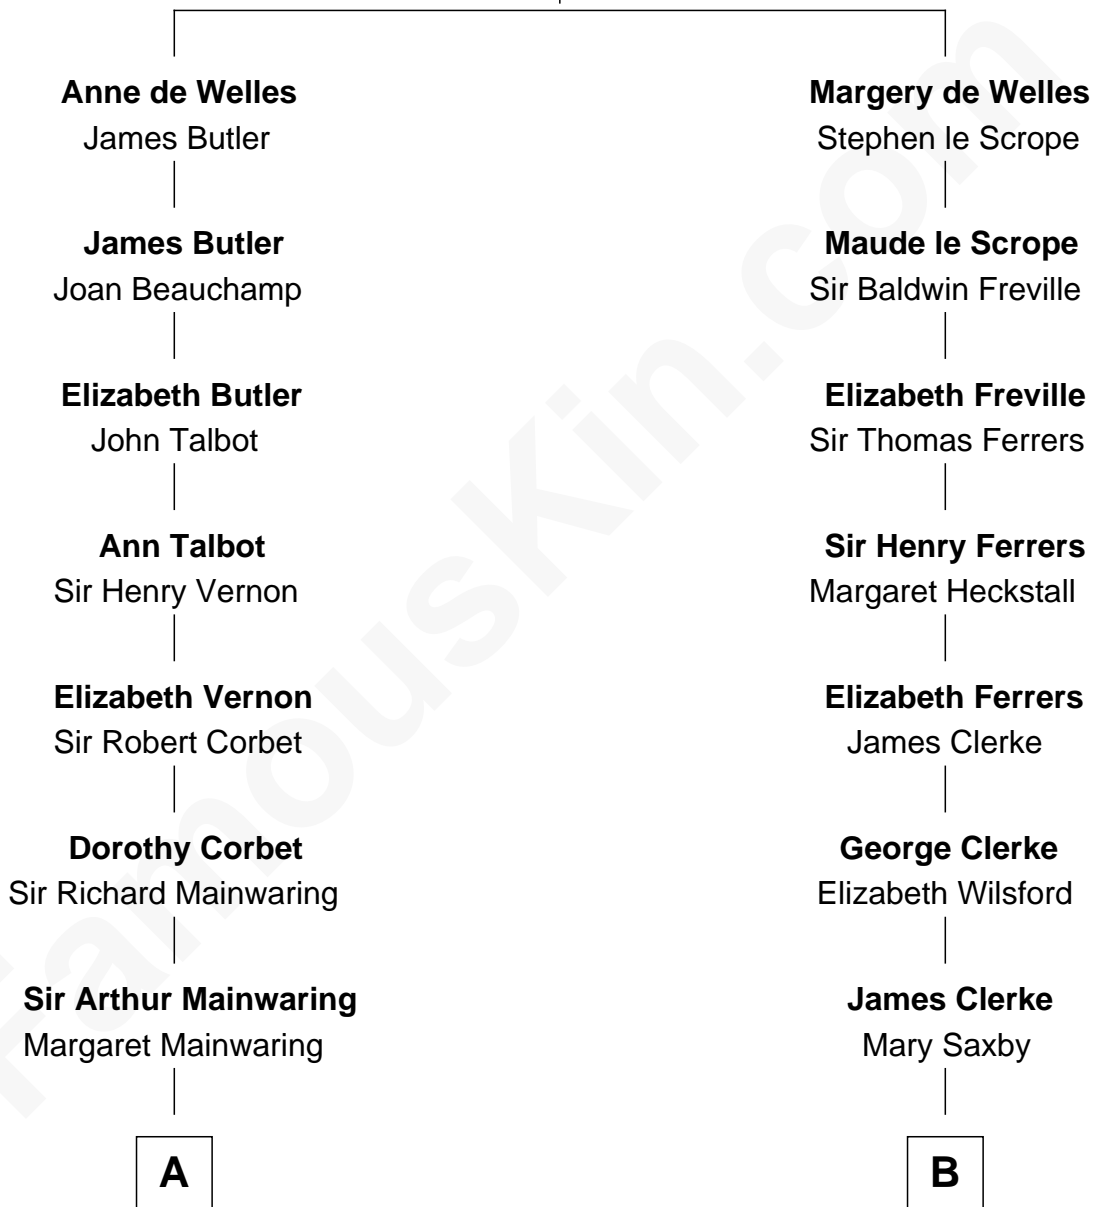

**FamousKin.com**  
**Relationship Chart of**  
**Melvyn Douglas**  
*Movie Actor*

15th cousin 2 times removed of  
**Hetty Green**  
*"The Witch of Wall Street"*

**John de Welles**  
Maud de Roos

**A**

**Mary Mainwaring**

Richard Cotton

**Frances Cotton**

George Abell

**Robert Abell**

Joanna - - - - -

**Caleb Abell**

Margaret Post

**Mary Abell**

Richard Douglas

**William Douglas**

Sarah Denison

**Richard Douglas**

Lucy Way

**Erskine Douglas**

Sophia Garrett

**Emma Jane Douglas**

Col. George Taliaferro Shackelford

**Lena Priscilla Shackelford**

Edouard Gregory Hesselberg

**Melvyn Douglas**

*Movie Actor*

**B**

**William Clerke**

Mary Weston