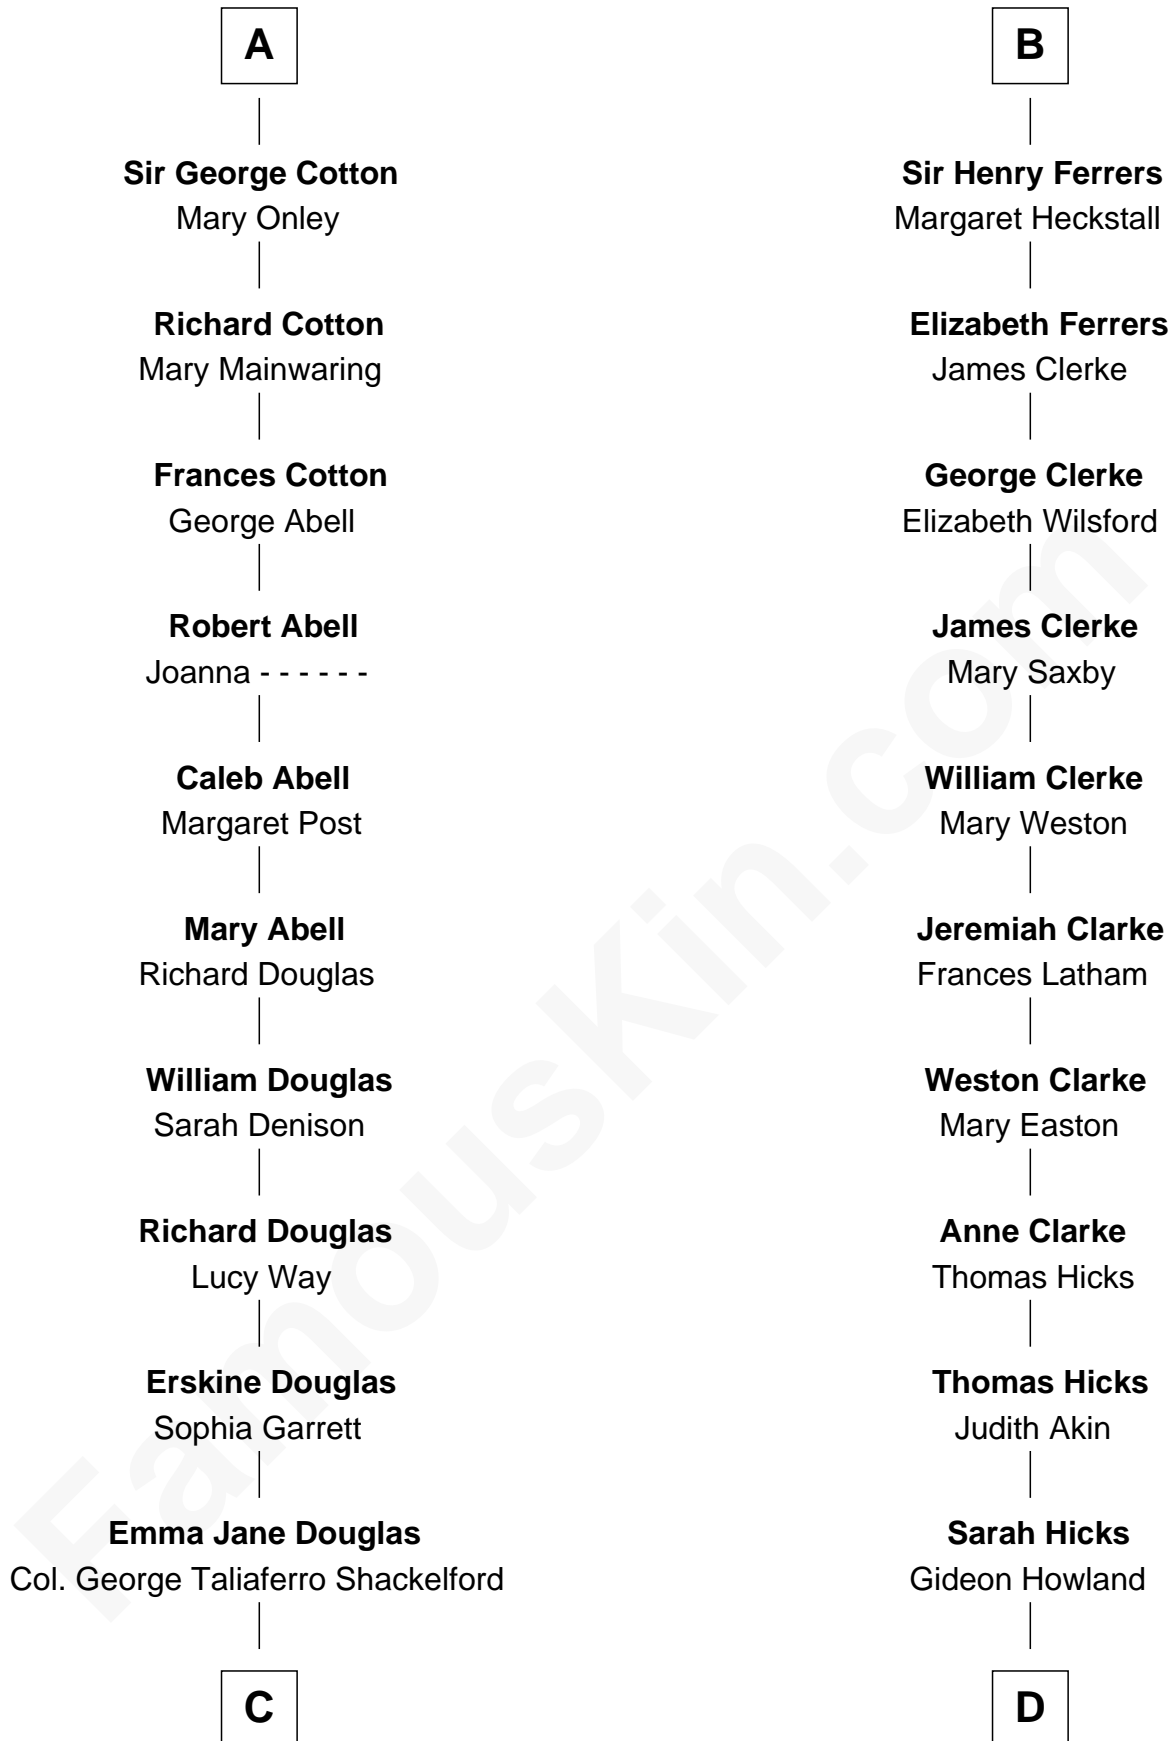

FamousKin.com
Relationship Chart of
Melvyn Douglas
Movie Actor

18th cousin 1 time removed of
Hetty Green
"The Witch of Wall Street"

Sir William de Ferrers
 Margaret de Quincy

C

Lena Priscilla Shackelford
Edouard Gregory Hesselberg

Melvyn Douglas
Movie Actor

D

Gideon Howland
Mehitable Howland

Abby Slocum Howland
Edward Mott Robinson

Hetty Green
"The Witch of Wall Street"

FamousKin.com