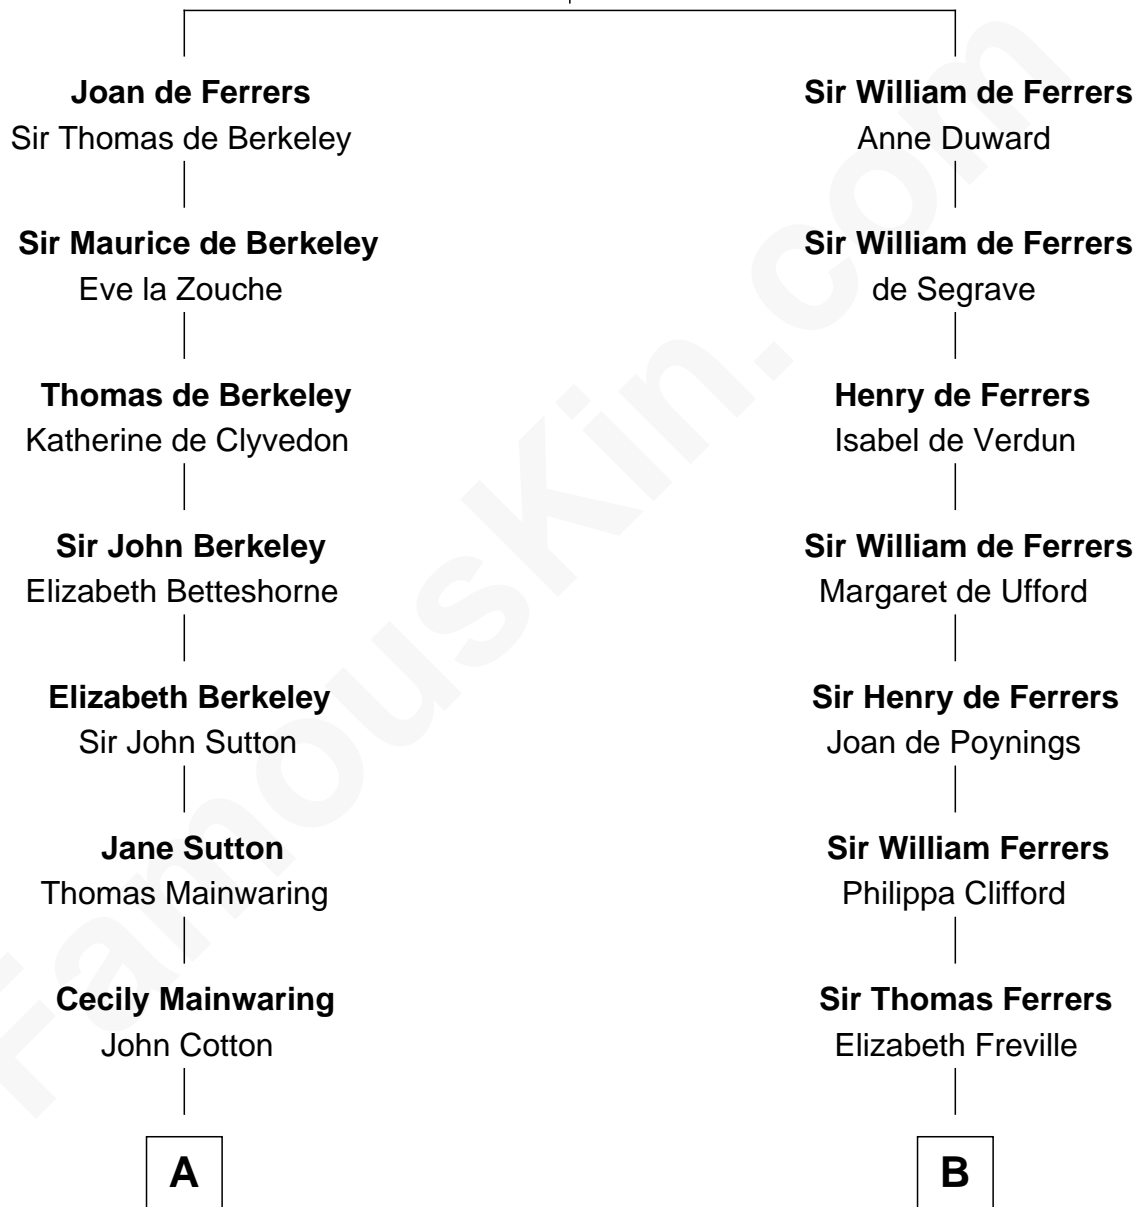

FamousKin.com
Relationship Chart of
Melvyn Douglas
Movie Actor

18th cousin 1 time removed of
Hetty Green
"The Witch of Wall Street"

Sir William de Ferrers
 Margaret de Quincy

C

Lena Priscilla Shackelford
Edouard Gregory Hesselberg

Melvyn Douglas
Movie Actor

D

Gideon Howland
Mehitable Howland

Abby Slocum Howland
Edward Mott Robinson

Hetty Green
"The Witch of Wall Street"

FamousKin.com