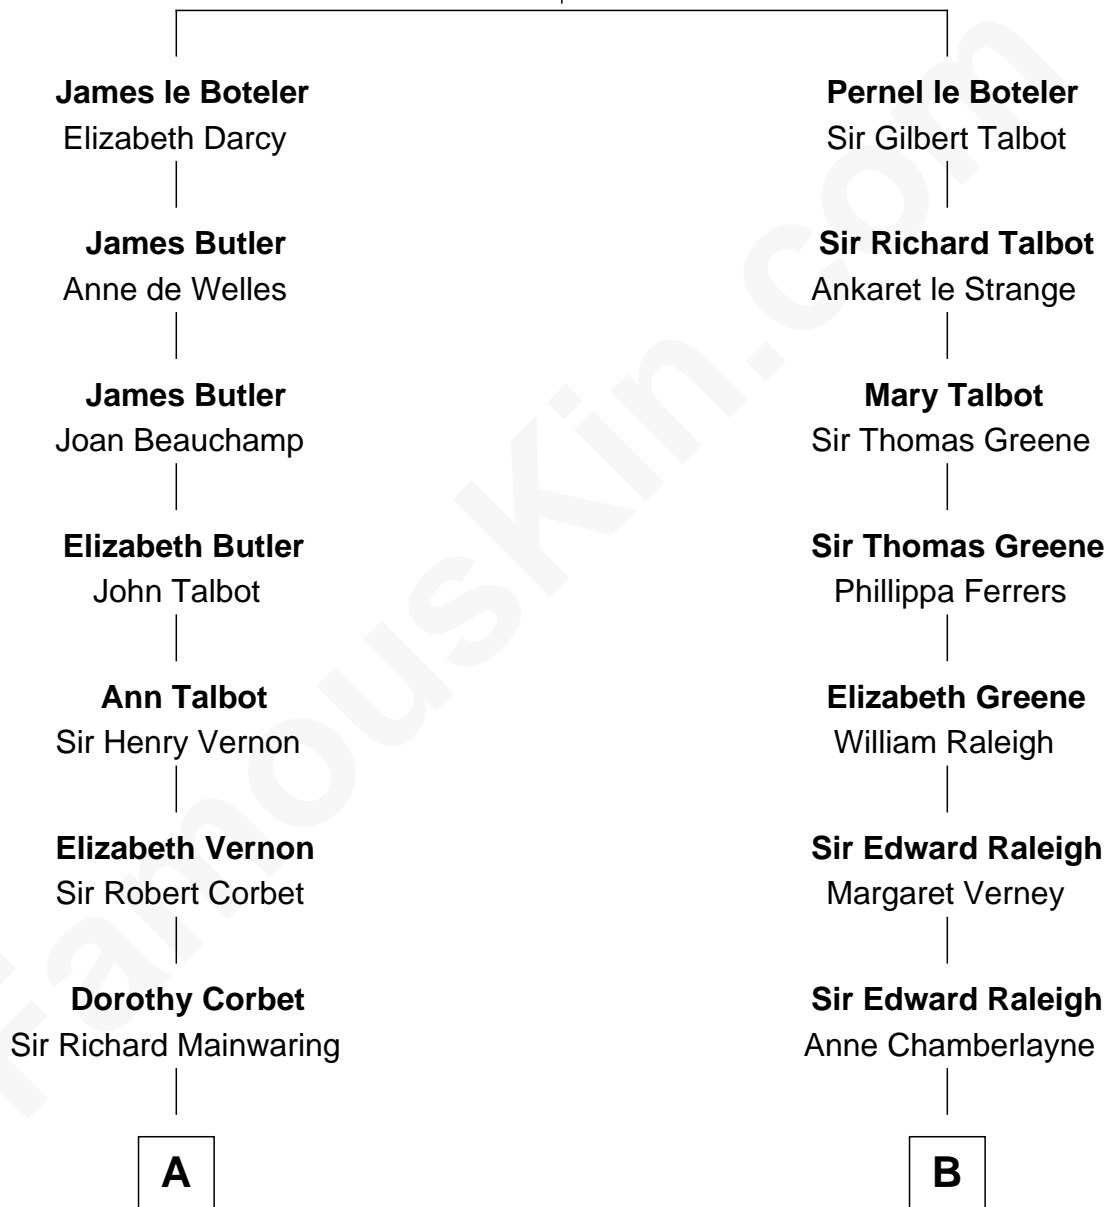

# FamousKin.com Relationship Chart of

**Melvyn Douglas**

*Movie Actor*

18th cousin of

**Hetty Green**

*"The Witch of Wall Street"*

**Sir James le Boteler**

Eleanor de Bohun

**C**

**Lena Priscilla Shackelford**  
Edouard Gregory Hesselberg

**Melvyn Douglas**  
*Movie Actor*

**D**

**Abby Slocum Howland**  
Edward Mott Robinson

**Hetty Green**  
*"The Witch of Wall Street"*

FamousKin.com