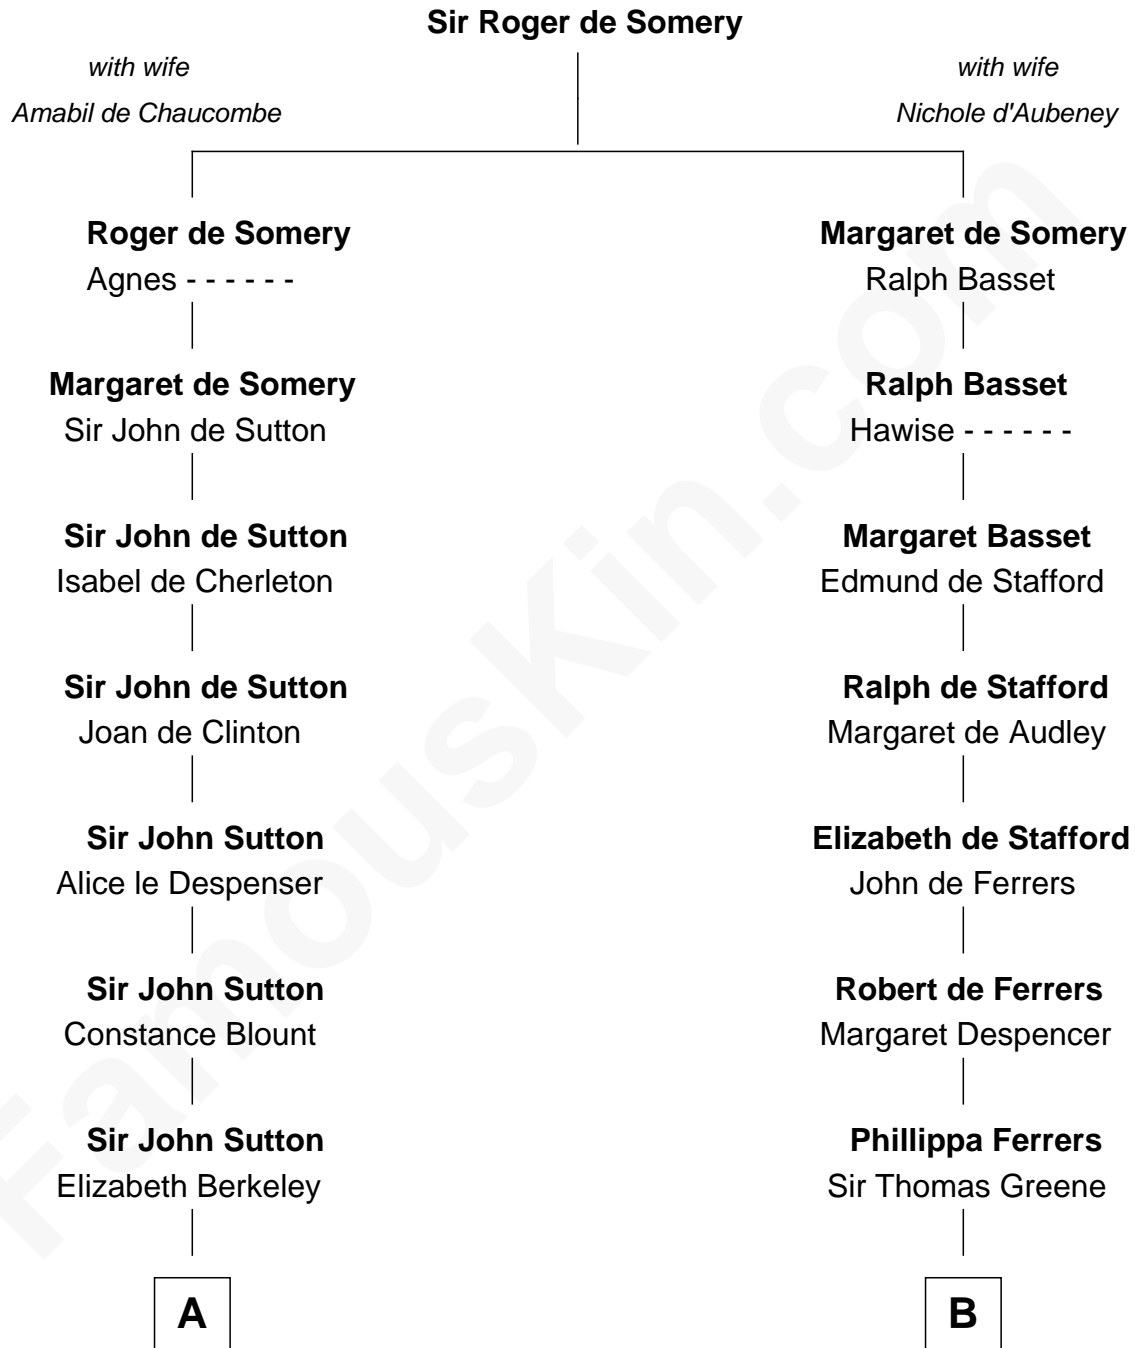

# FamousKin.com Relationship Chart of

**Melvyn Douglas**  
*Movie Actor*

20th cousin 1 time removed of

**Shanghai Pierce**  
*Texas Cattleman*

**C**

**Erskine Douglas**

Sophia Garrett

**Emma Jane Douglas**

Col. George Taliaferro Shackelford

**Lena Priscilla Shackelford**

Edouard Gregory Hesselberg

**Melvyn Douglas**

*Movie Actor*

**D**

**Emlin Champlin**

Joseph Wilbore

**Ambless Wilbore**

Nathaniel Stoddard

**Susanna Stoddard**

Isaac Pearce

**Jonathan D. Pearce**

Hanna Phillips Head

**Shanghai Pierce**

*Texas Cattleman*