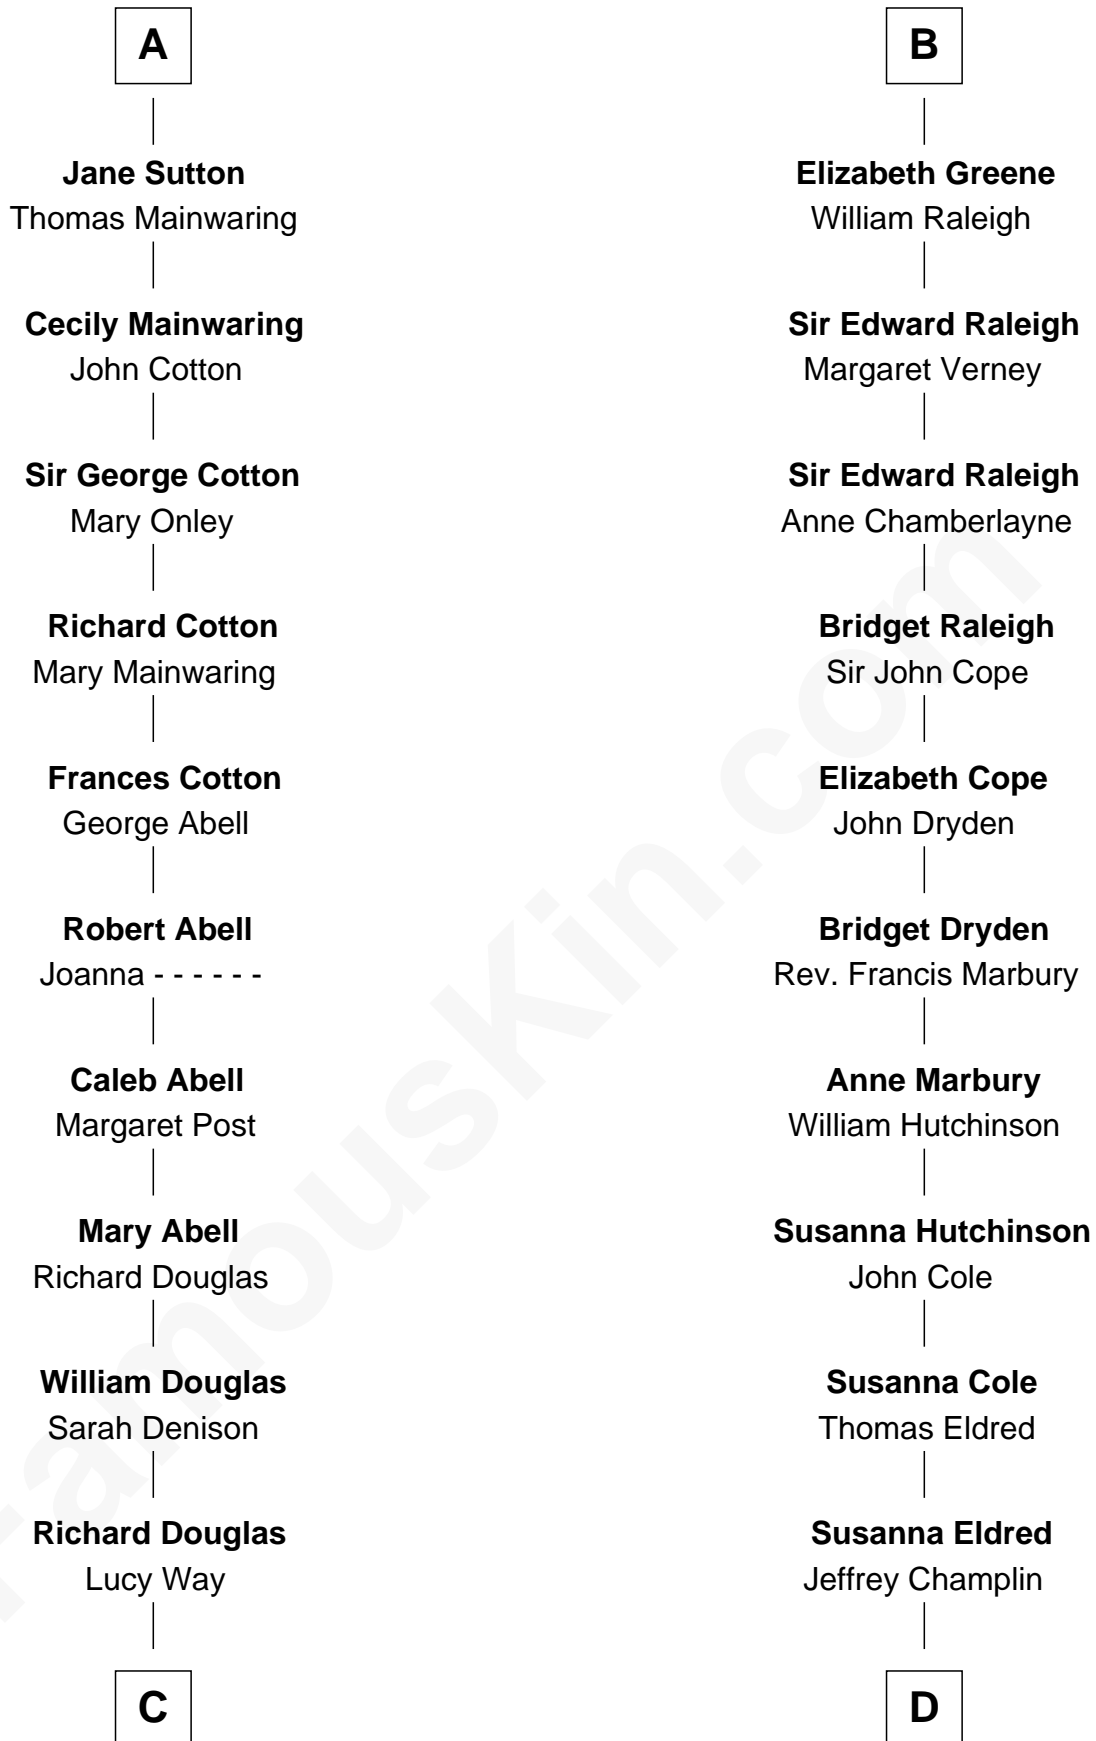

# FamousKin.com Relationship Chart of

**Melvyn Douglas**  
*Movie Actor*

20th cousin 1 time removed of

**Shanghai Pierce**  
*Texas Cattleman*

**C**

**Erskine Douglas**

Sophia Garrett

**Emma Jane Douglas**

Col. George Taliaferro Shackelford

**Lena Priscilla Shackelford**

Edouard Gregory Hesselberg

**Melvyn Douglas**

*Movie Actor*

**D**

**Emlin Champlin**

Joseph Wilbore

**Ambless Wilbore**

Nathaniel Stoddard

**Susanna Stoddard**

Isaac Pearce

**Jonathan D. Pearce**

Hanna Phillips Head

**Shanghai Pierce**

*Texas Cattleman*