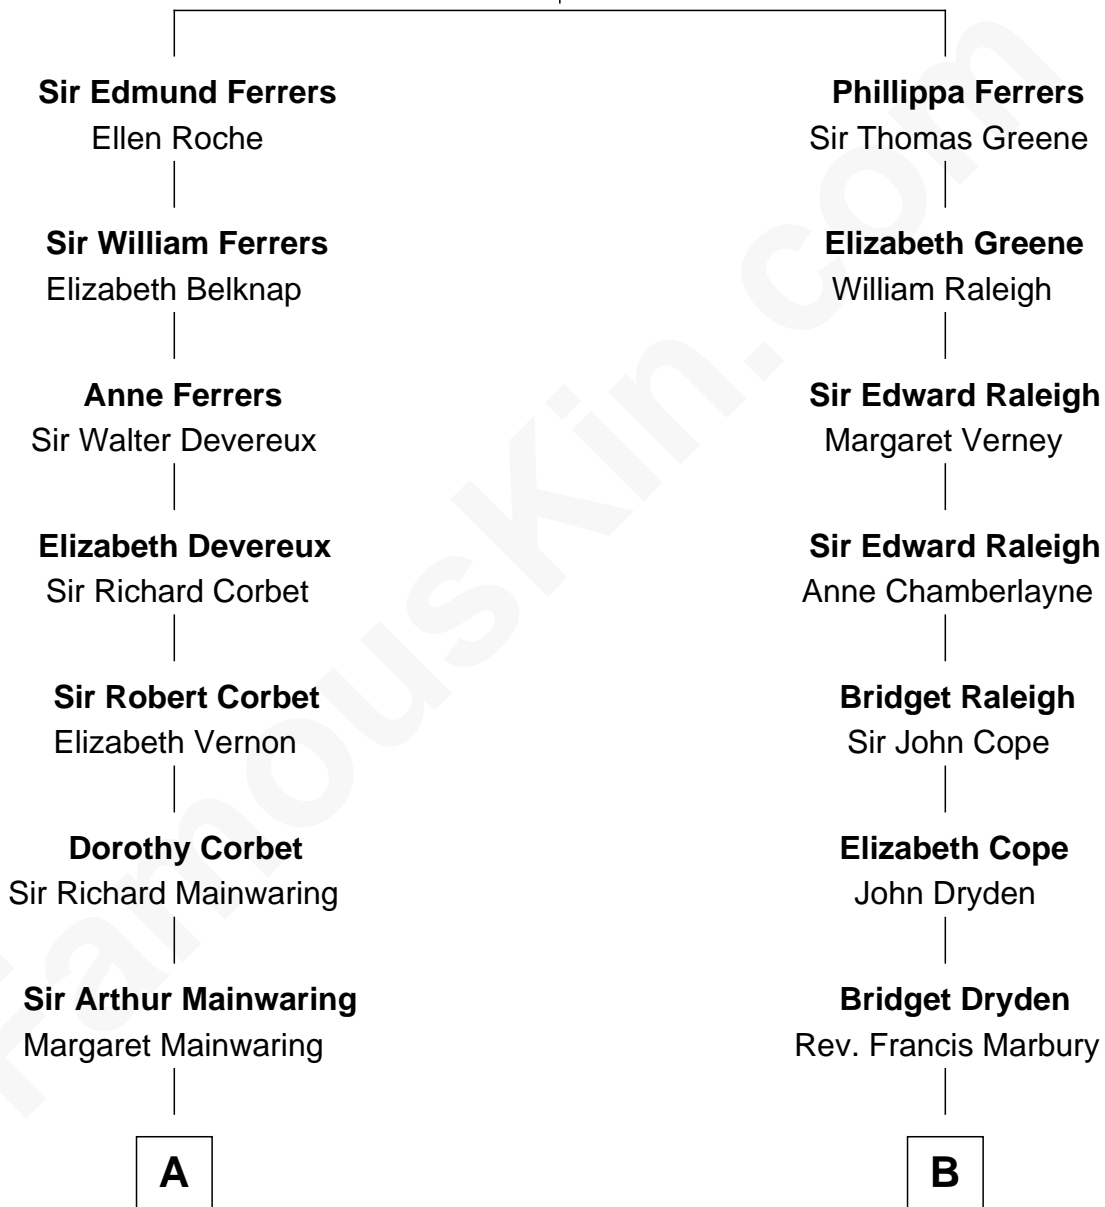

FamousKin.com
Relationship Chart of
Melvyn Douglas
Movie Actor

15th cousin 2 times removed of
Shanghai Pierce
Texas Cattleman

Robert de Ferrers
 Margaret Despencer

A

Mary Mainwaring

Richard Cotton

Frances Cotton

Sarah Denison

Richard Douglas

Lucy Way

Erskine Douglas

Sophia Garrett

Emma Jane Douglas

Col. George Taliaferro Shackelford

Lena Priscilla Shackelford