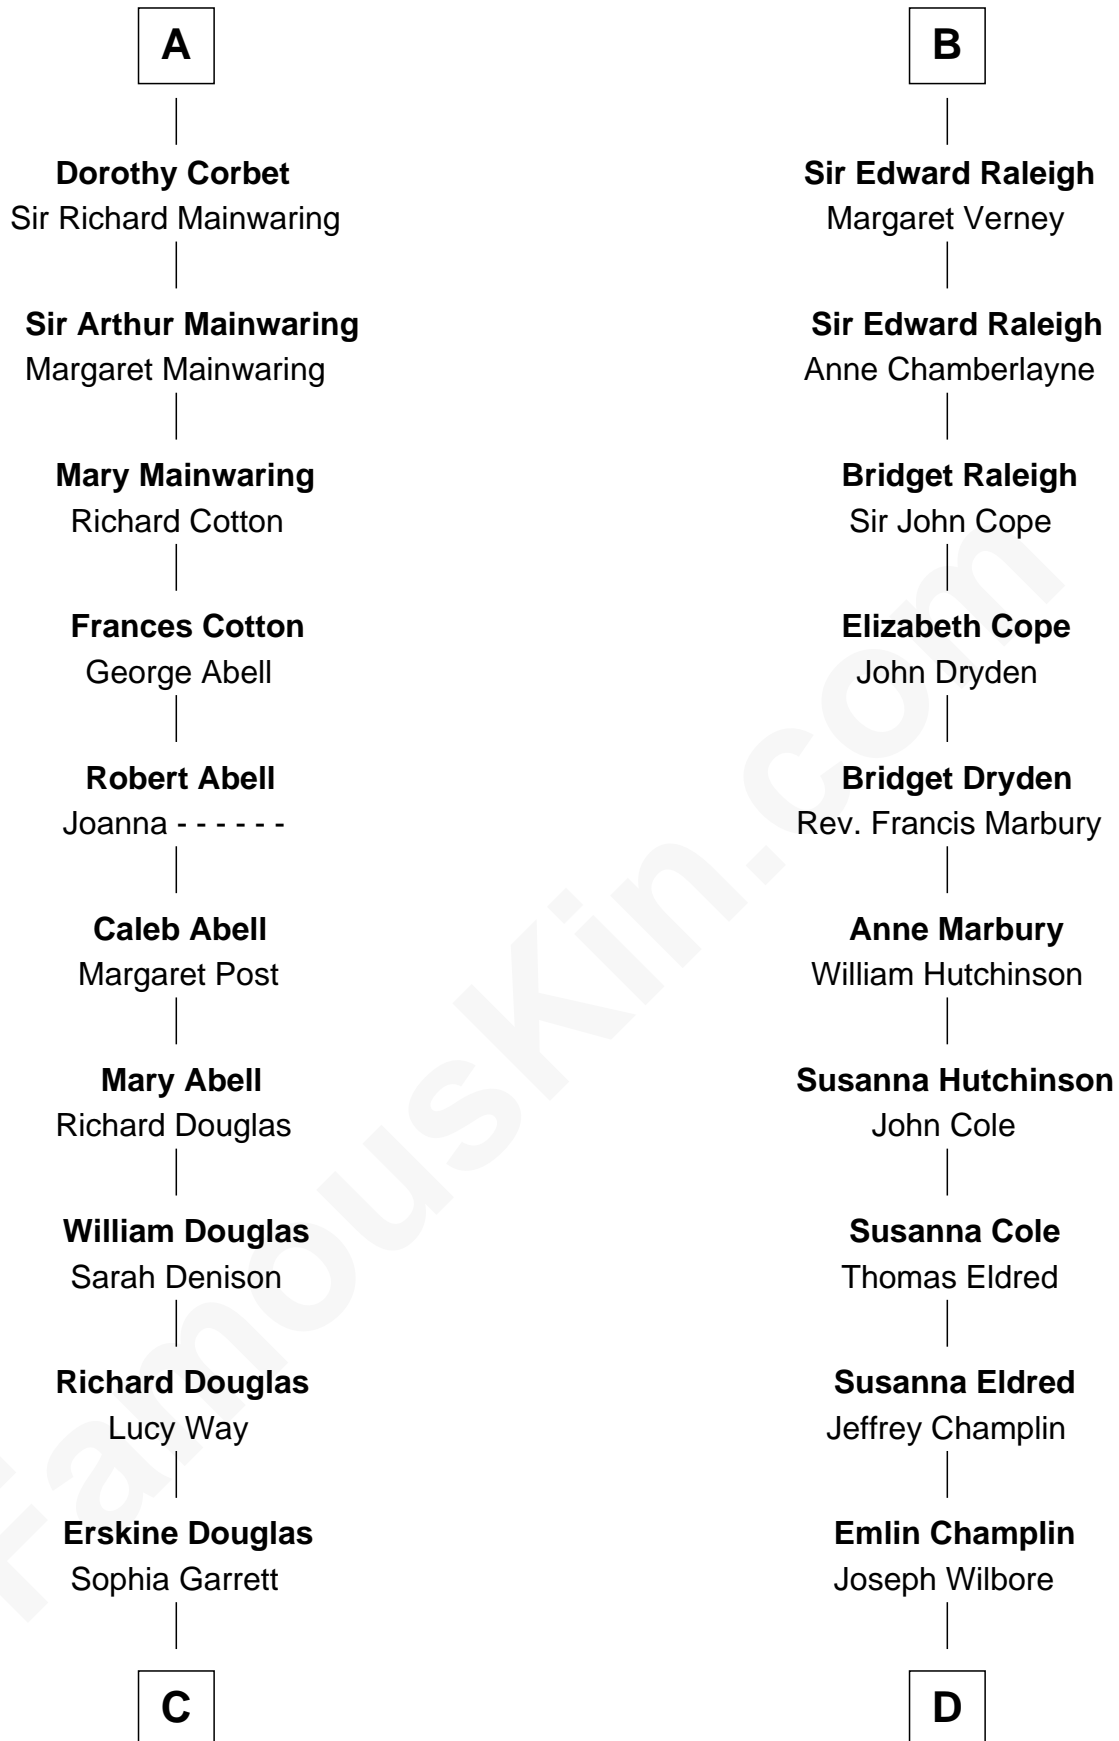

FamousKin.com

Relationship Chart of

Melvyn Douglas

Movie Actor

19th cousin 1 time removed of

Shanghai Pierce

Texas Cattleman

C

Emma Jane Douglas
Col. George Taliaferro Shackelford

Lena Priscilla Shackelford
Edouard Gregory Hesselberg

Melvyn Douglas
Movie Actor

D

Ambless Wilbore
Nathaniel Stoddard

Susanna Stoddard
Isaac Pearce

Jonathan D. Pearce
Hanna Phillips Head

Shanghai Pierce
Texas Cattleman