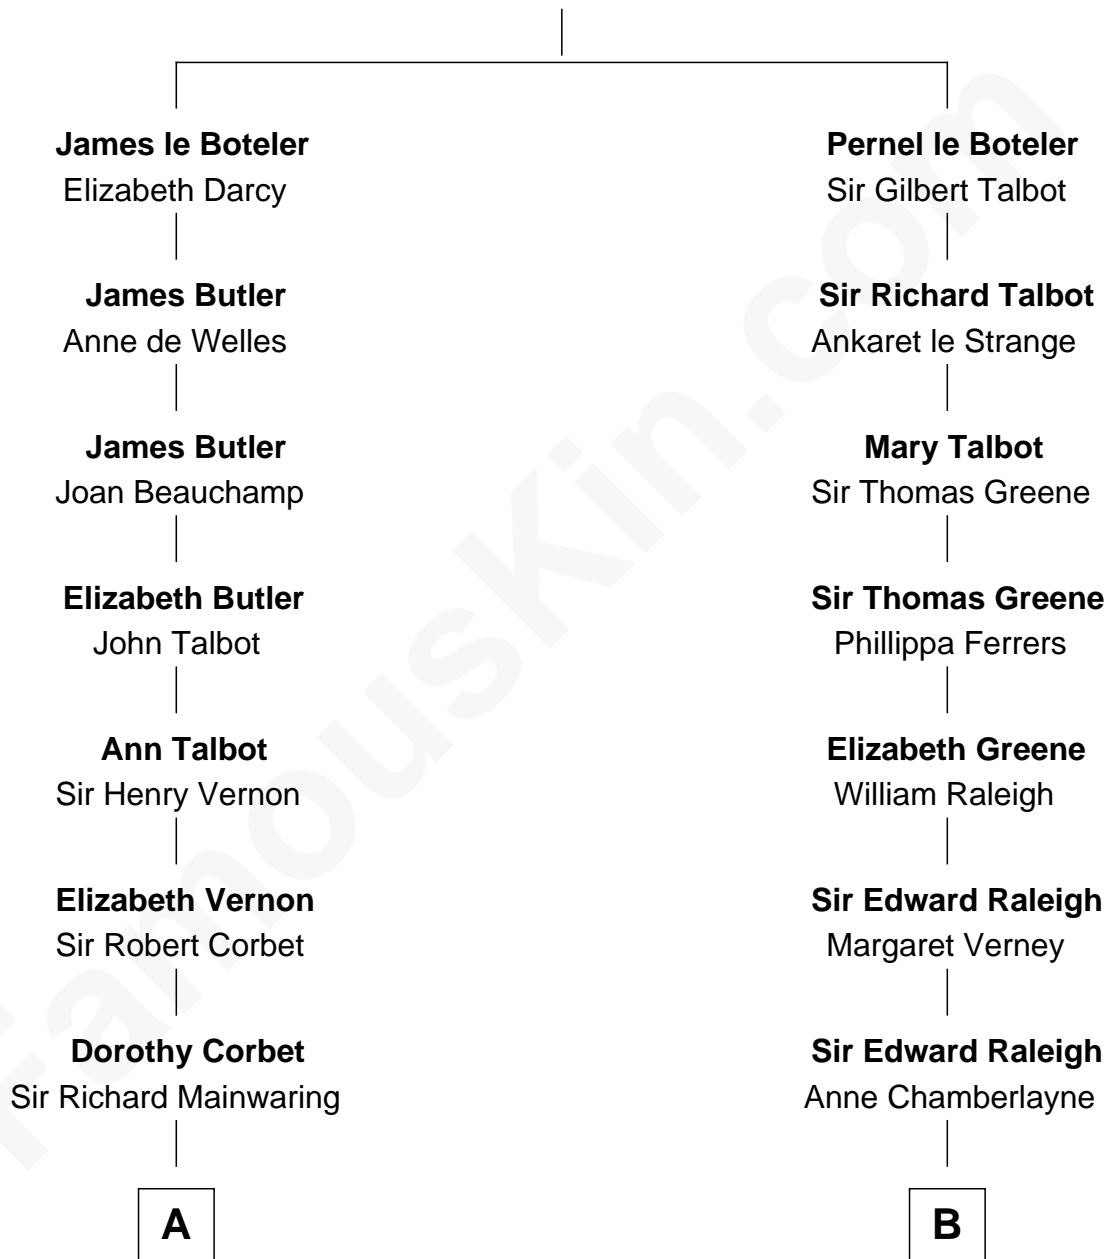

FamousKin.com Relationship Chart of

Melvyn Douglas

Movie Actor

18th cousin of

Shanghai Pierce

Texas Cattleman

Sir James le Boteler

Eleanor de Bohun

C

Lena Priscilla Shackelford
Edouard Gregory Hesselberg

Melvyn Douglas
Movie Actor

D

Jonathan D. Pearce
Hanna Phillips Head

Shanghai Pierce
Texas Cattleman

FamousKin.com