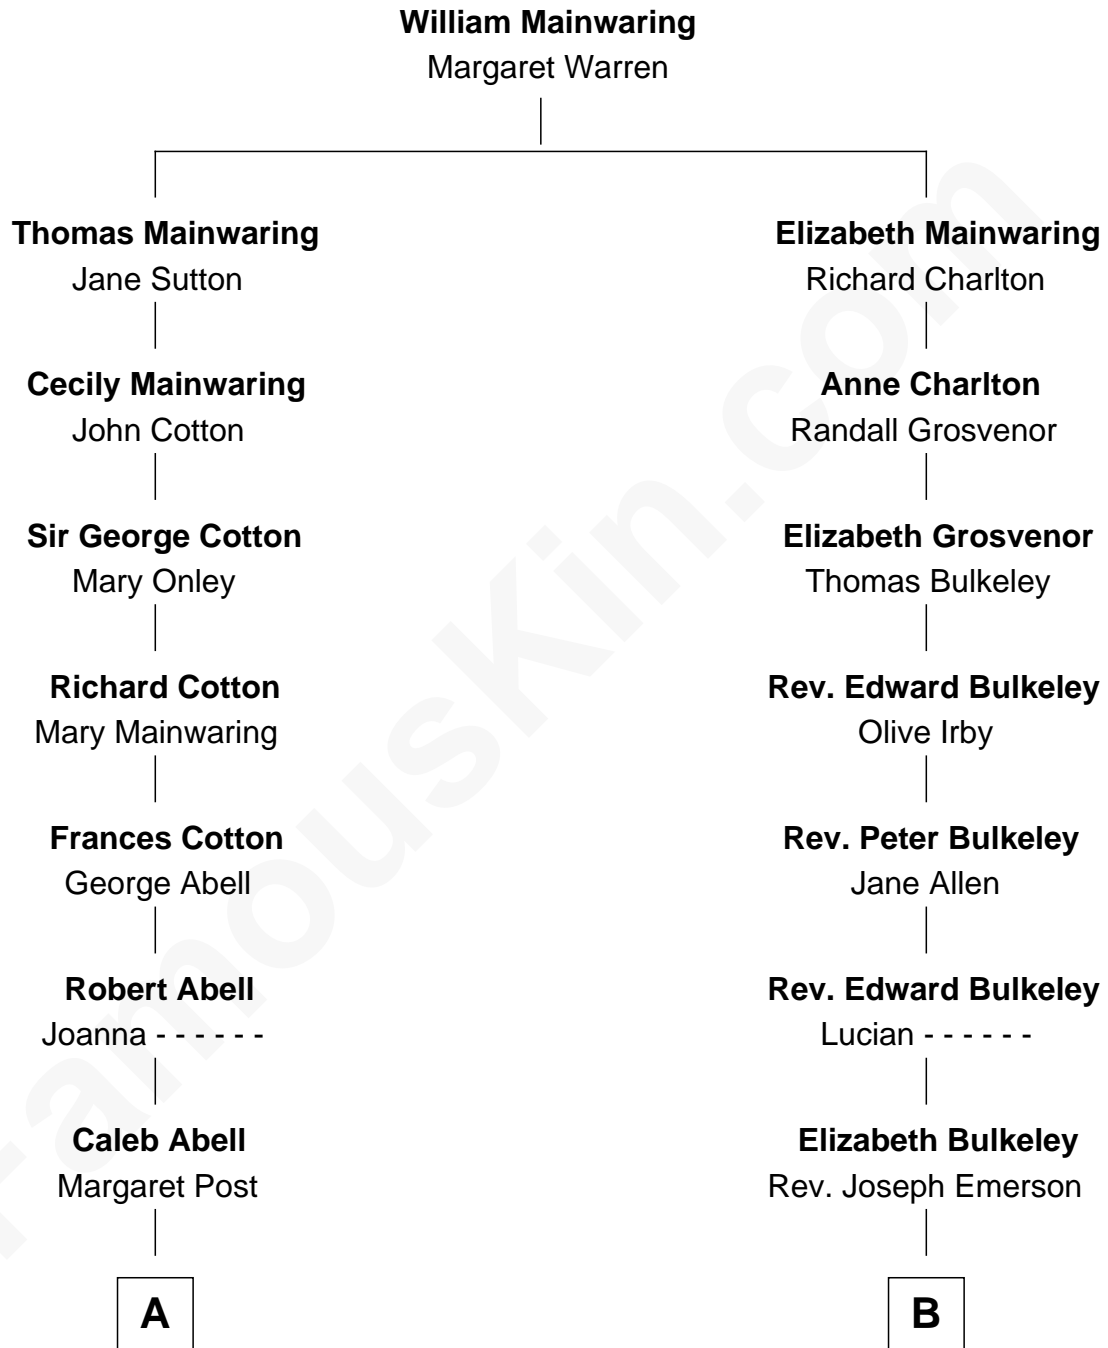

FamousKin.com Relationship Chart of

Melvyn Douglas

Movie Actor

13th cousin 1 time removed of

Alan Shepard

Mercury and Apollo Astronaut

A

Mary Abell
Richard Douglas

William Douglas
Sarah Denison

Richard Douglas
Lucy Way

Erskine Douglas
Sophia Garrett

Emma Jane Douglas
Col. George Taliaferro Shackelford

Lena Priscilla Shackelford
Edouard Gregory Hesselberg

Melvyn Douglas
Movie Actor