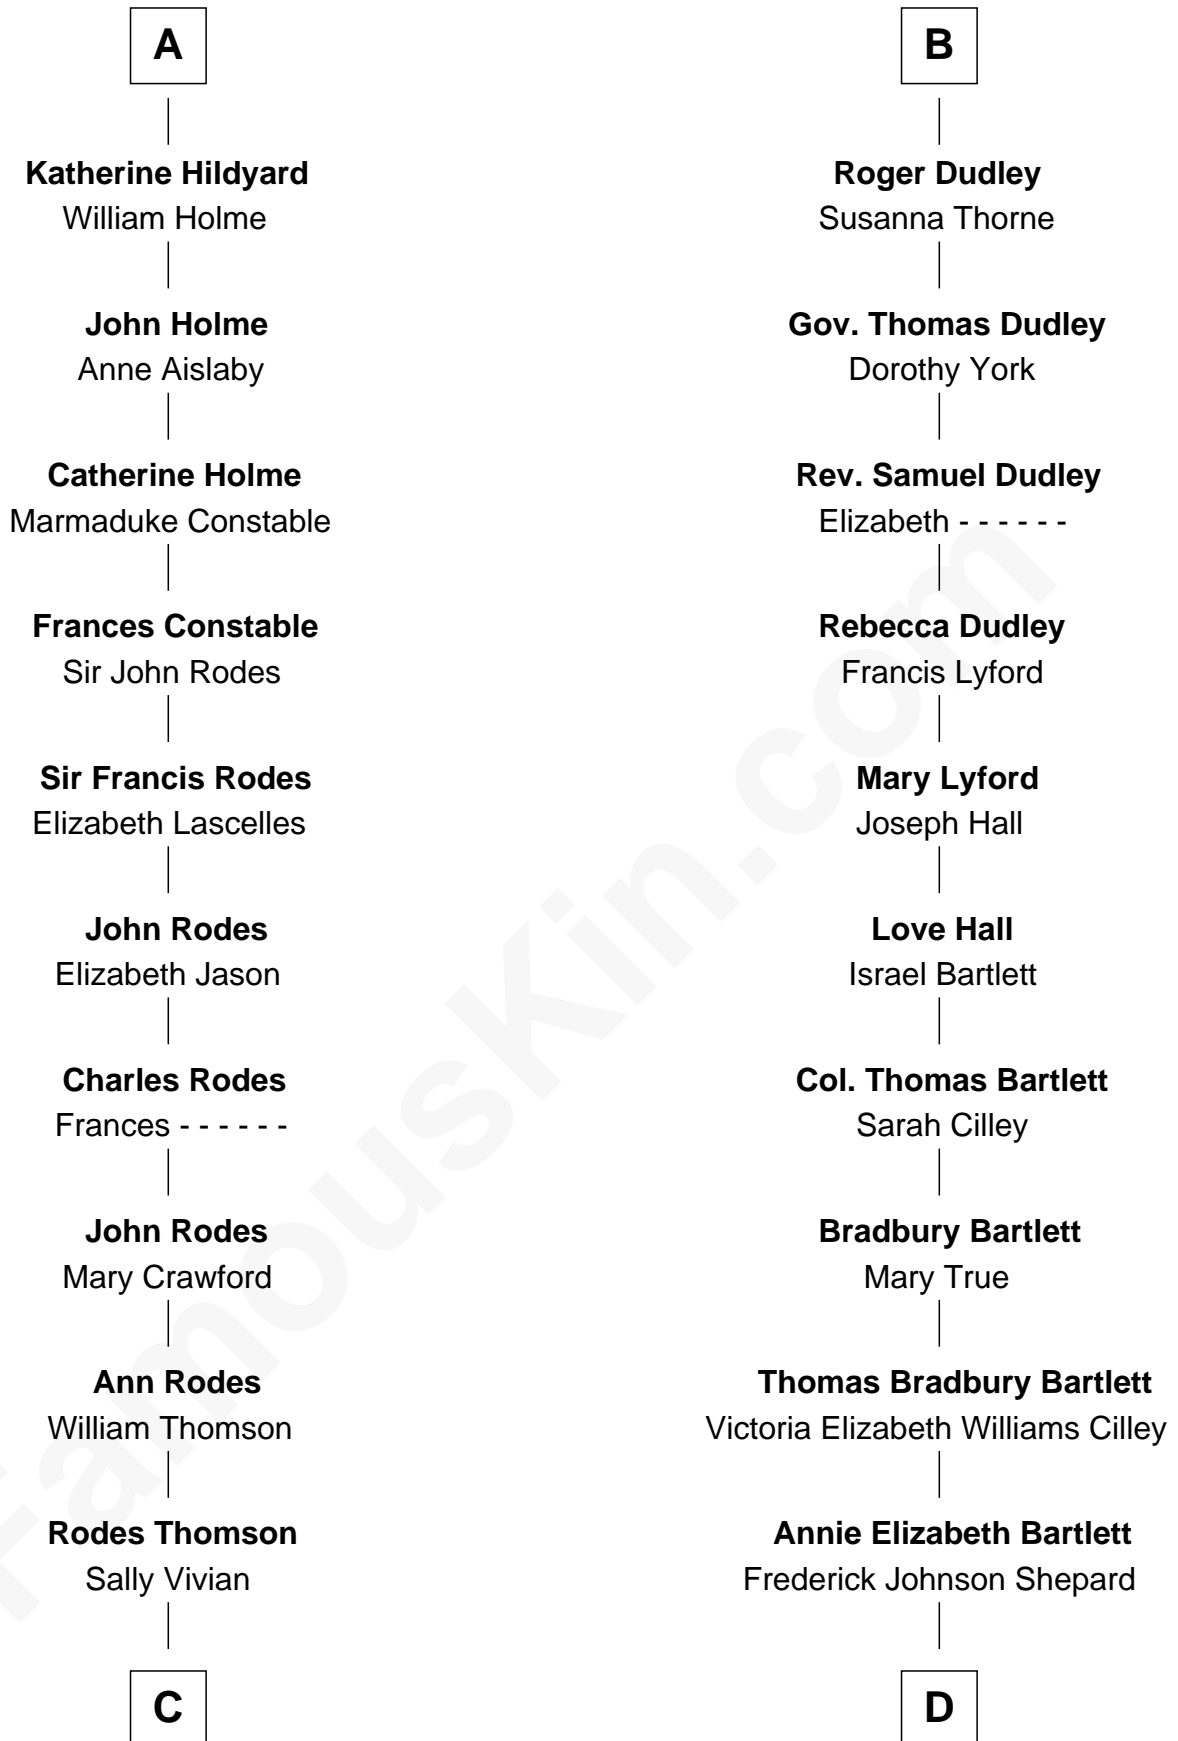

# FamousKin.com Relationship Chart of

**Melvyn Douglas**  
*Movie Actor*

18th cousin 3 times removed of

**Alan Shepard**

*Mercury and Apollo Astronaut*

**Edward III, King of England**

Philippa of Hainault

**C**

**Nancy Thomson**  
Thomas Johnson Garrett

**Sophia Garrett**  
Erskine Douglas

**Emma Jane Douglas**  
Col. George Taliaferro Shackelford

**Lena Priscilla Shackelford**  
Edouard Gregory Hesselberg

**Melvyn Douglas**  
*Movie Actor*

**D**

**Alan Bartlett Shepard**  
Pauline Renza Emerson

**Alan Shepard**  
*Mercury and Apollo Astronaut*

FamousKin.com