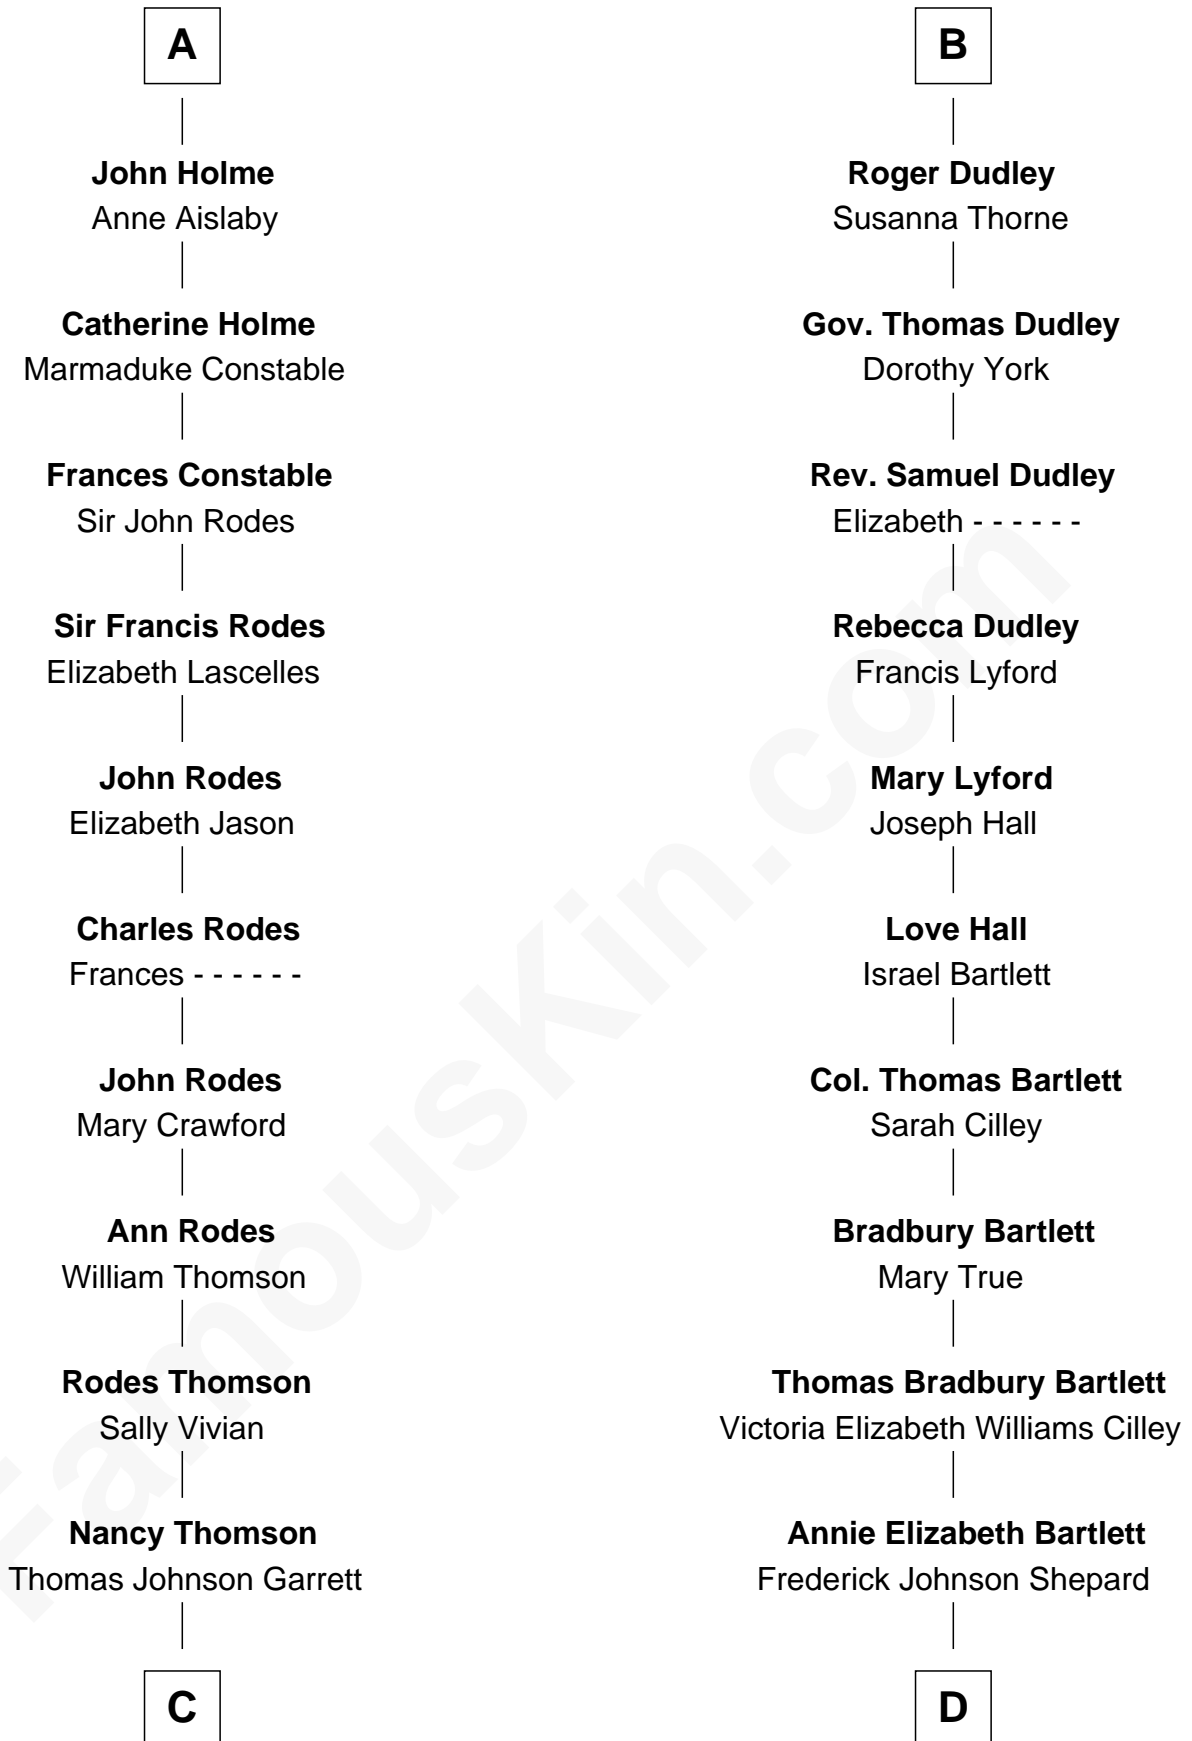

# FamousKin.com Relationship Chart of

**Melvyn Douglas**  
*Movie Actor*

18th cousin 2 times removed of

**Alan Shepard**

*Mercury and Apollo Astronaut*

**Sir Ralph de Neville**

Alice de Audley

**Margaret de Neville**

**Sir John Sutton**

Cecily Grey

**Sir Henry Dudley**

----- Ashton

Probable

**B**

**C**

**Sophia Garrett**  
Erskine Douglas

**Emma Jane Douglas**  
Col. George Taliaferro Shackelford

**Lena Priscilla Shackelford**  
Edouard Gregory Hesselberg

**Melvyn Douglas**  
*Movie Actor*

**D**

**Alan Bartlett Shepard**  
Pauline Renza Emerson

**Alan Shepard**  
*Mercury and Apollo Astronaut*

FamousKin.com