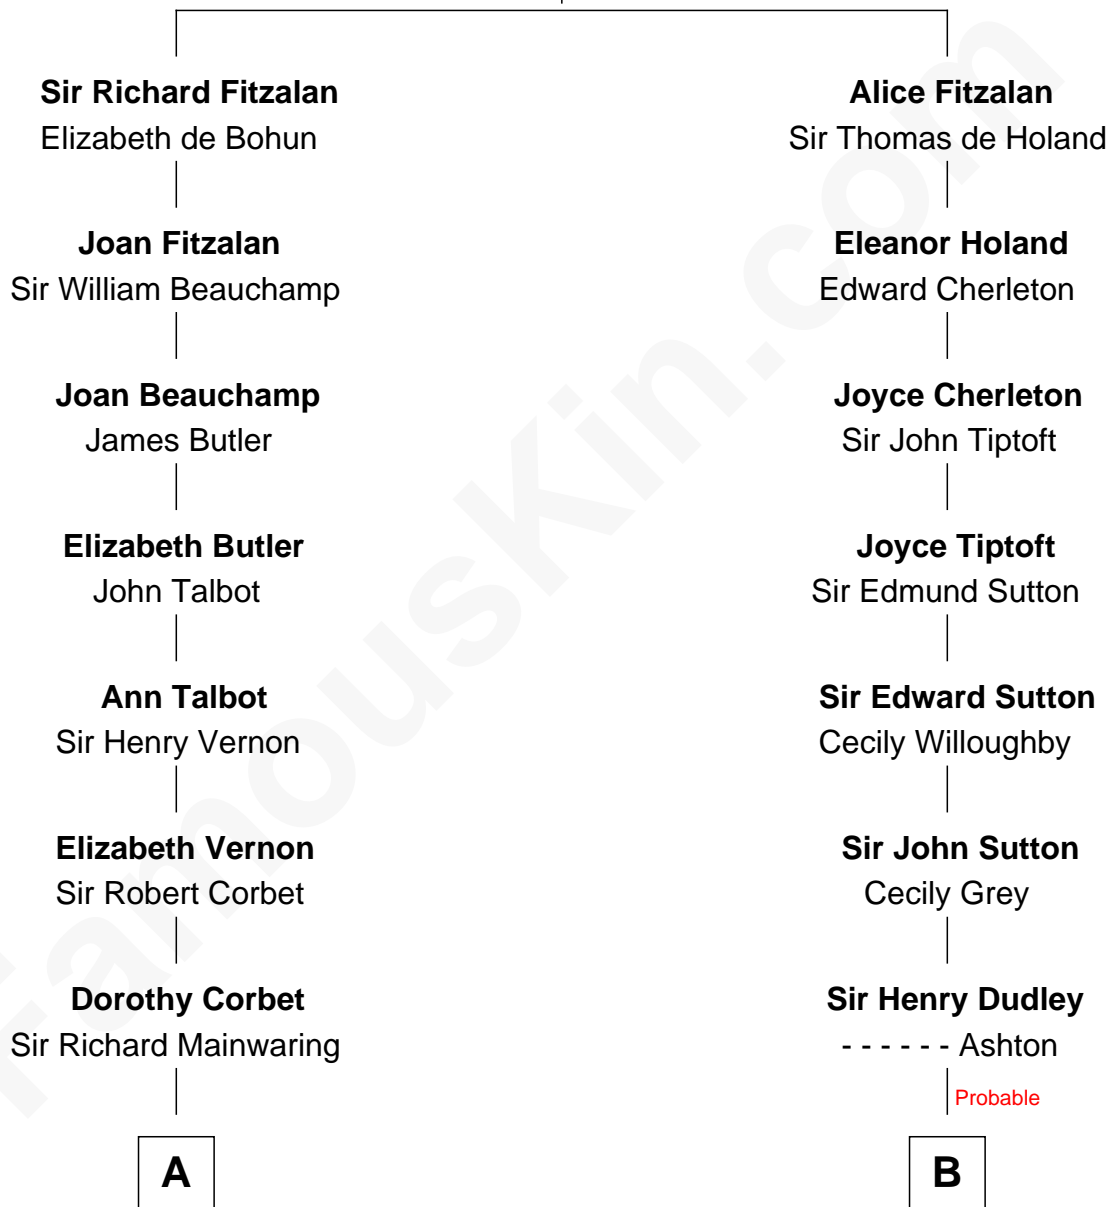

## Relationship Chart of

**Melvyn Douglas**

*Movie Actor*

18th cousin of

**Alan Shepard**

*Mercury and Apollo Astronaut*

**Richard Fitzalan**  
Eleanor Plantagenet

**C**

**Lena Priscilla Shackelford**  
Edouard Gregory Hesselberg

**Melvyn Douglas**  
*Movie Actor*

**D**

**Alan Bartlett Shepard**  
Pauline Renza Emerson

**Alan Shepard**  
*Mercury and Apollo Astronaut*

FamousKin.com