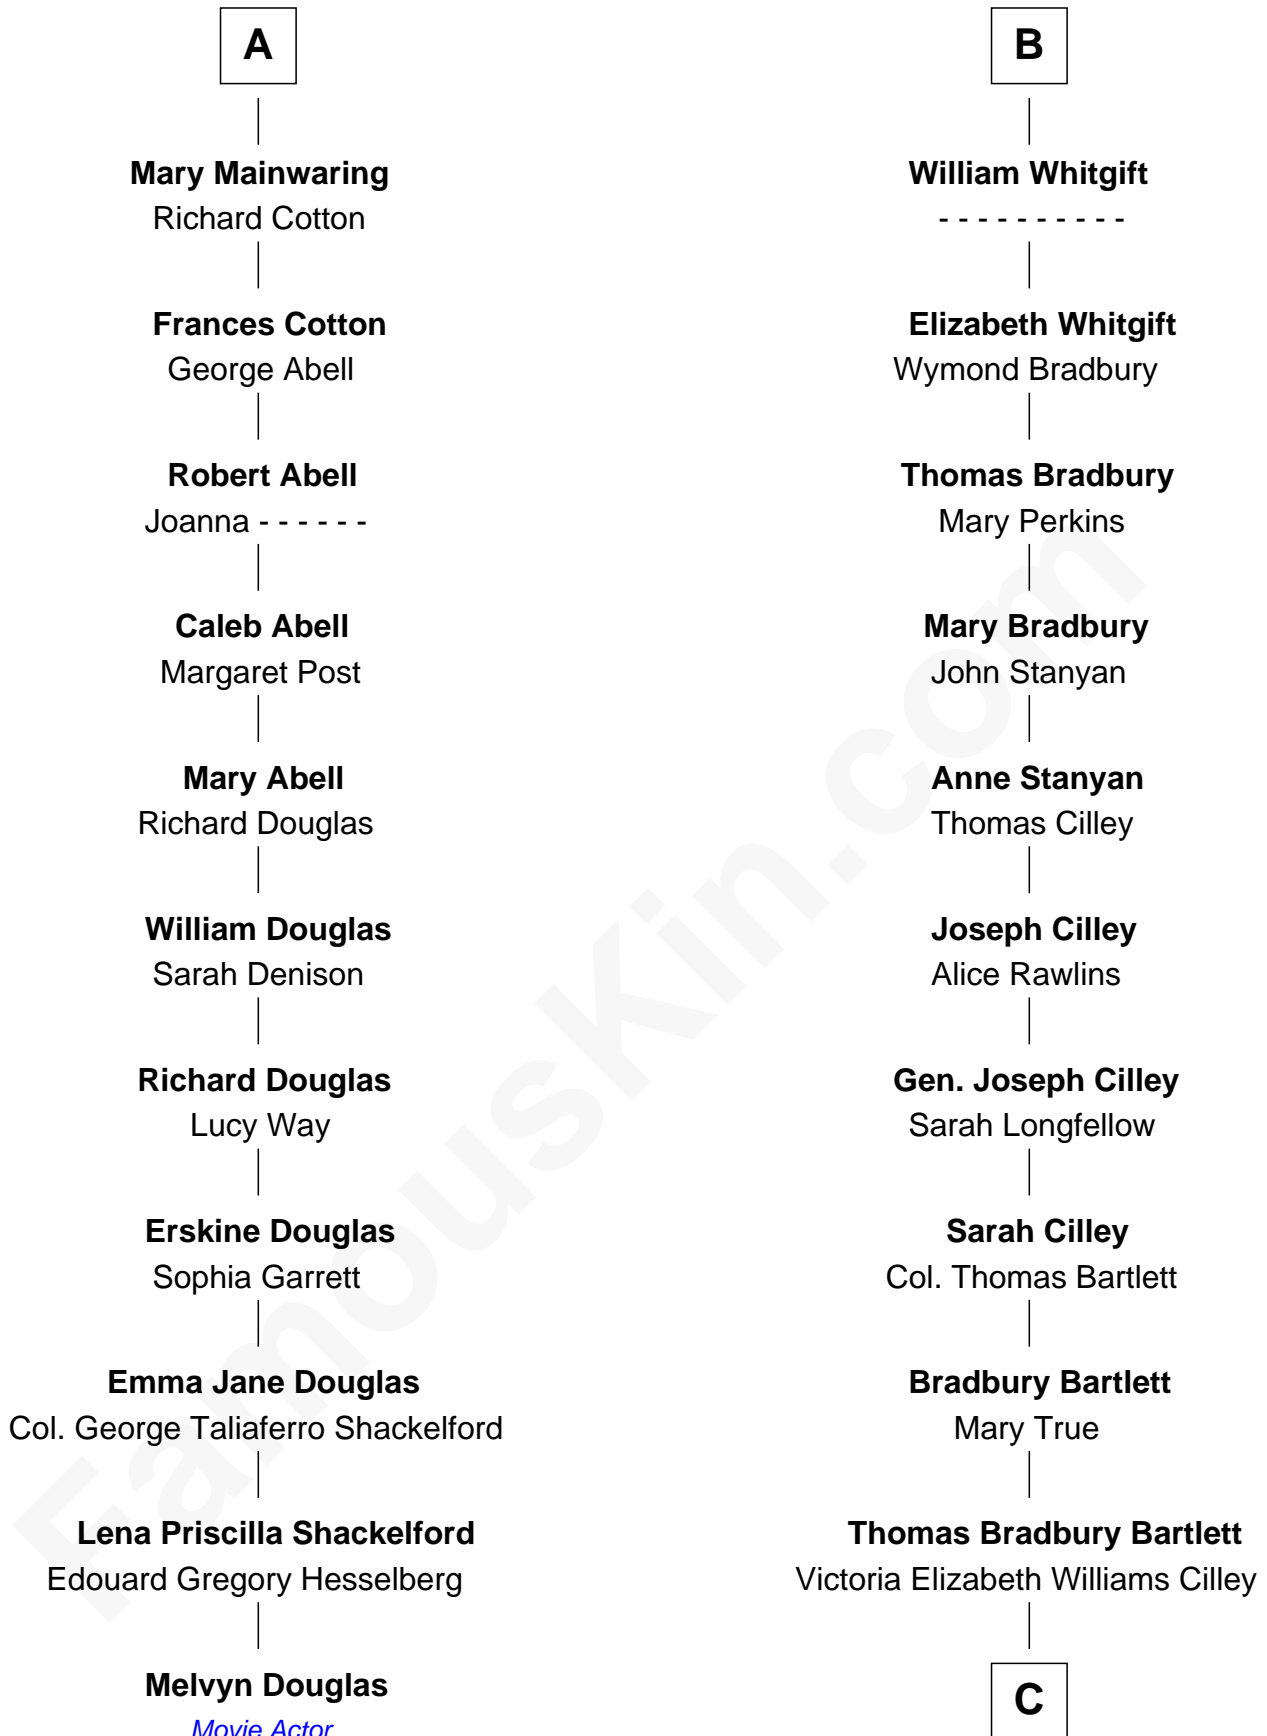

FamousKin.com Relationship Chart of

Melvyn Douglas

Movie Actor

17th cousin 2 times removed of

Alan Shepard

Mercury and Apollo Astronaut

John de Welles

Maud de Roos

Eleanor de Mowbray

Eudo de Welles

Maud de Greystoke

Sir Lionel de Welles

Joan de Waterton

Margaret de Welles

Sir Thomas Dymoke

Jane Dymoke

John Fulnetby

Katherine Fulnetby

William Dynwell

Anne Dynwell

Henry Whitgift

B

C

Annie Elizabeth Bartlett
Frederick Johnson Shepard

Alan Bartlett Shepard
Pauline Renza Emerson

Alan Shepard
Mercury and Apollo Astronaut

FamousKin.com