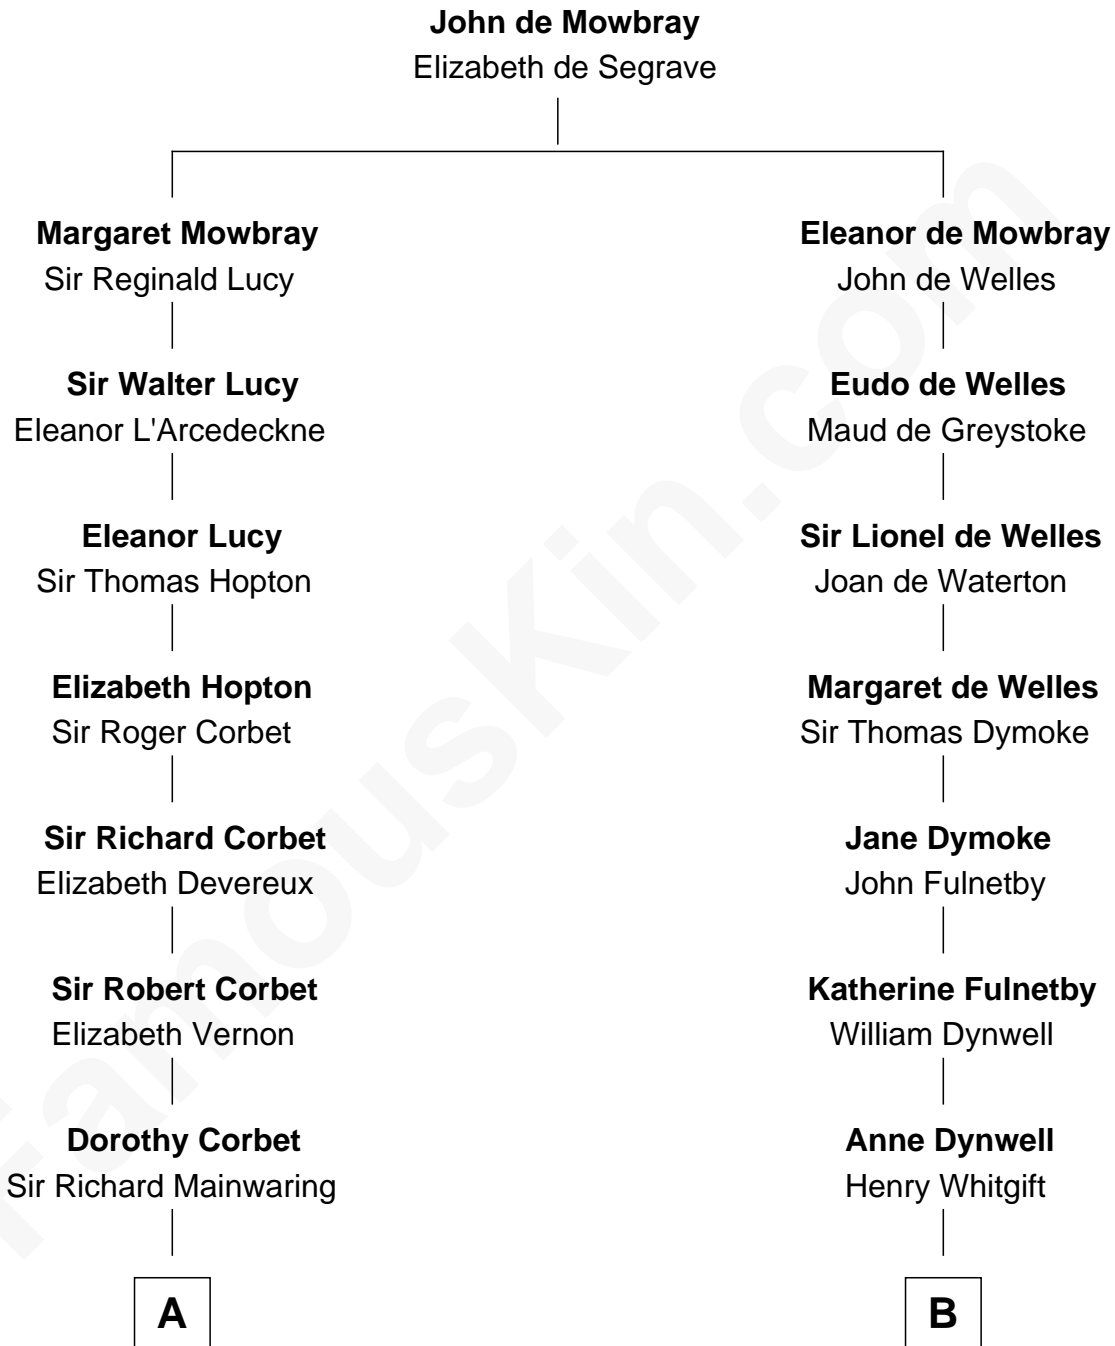

FamousKin.com Relationship Chart of

Melvyn Douglas

Movie Actor

18th cousin 1 time removed of

Alan Shepard

Mercury and Apollo Astronaut

C

Lena Priscilla Shackelford
Edouard Gregory Hesselberg

Melvyn Douglas
Movie Actor

D

Annie Elizabeth Bartlett
Frederick Johnson Shepard

Alan Bartlett Shepard
Pauline Renza Emerson

Alan Shepard
Mercury and Apollo Astronaut

FamousKin.com