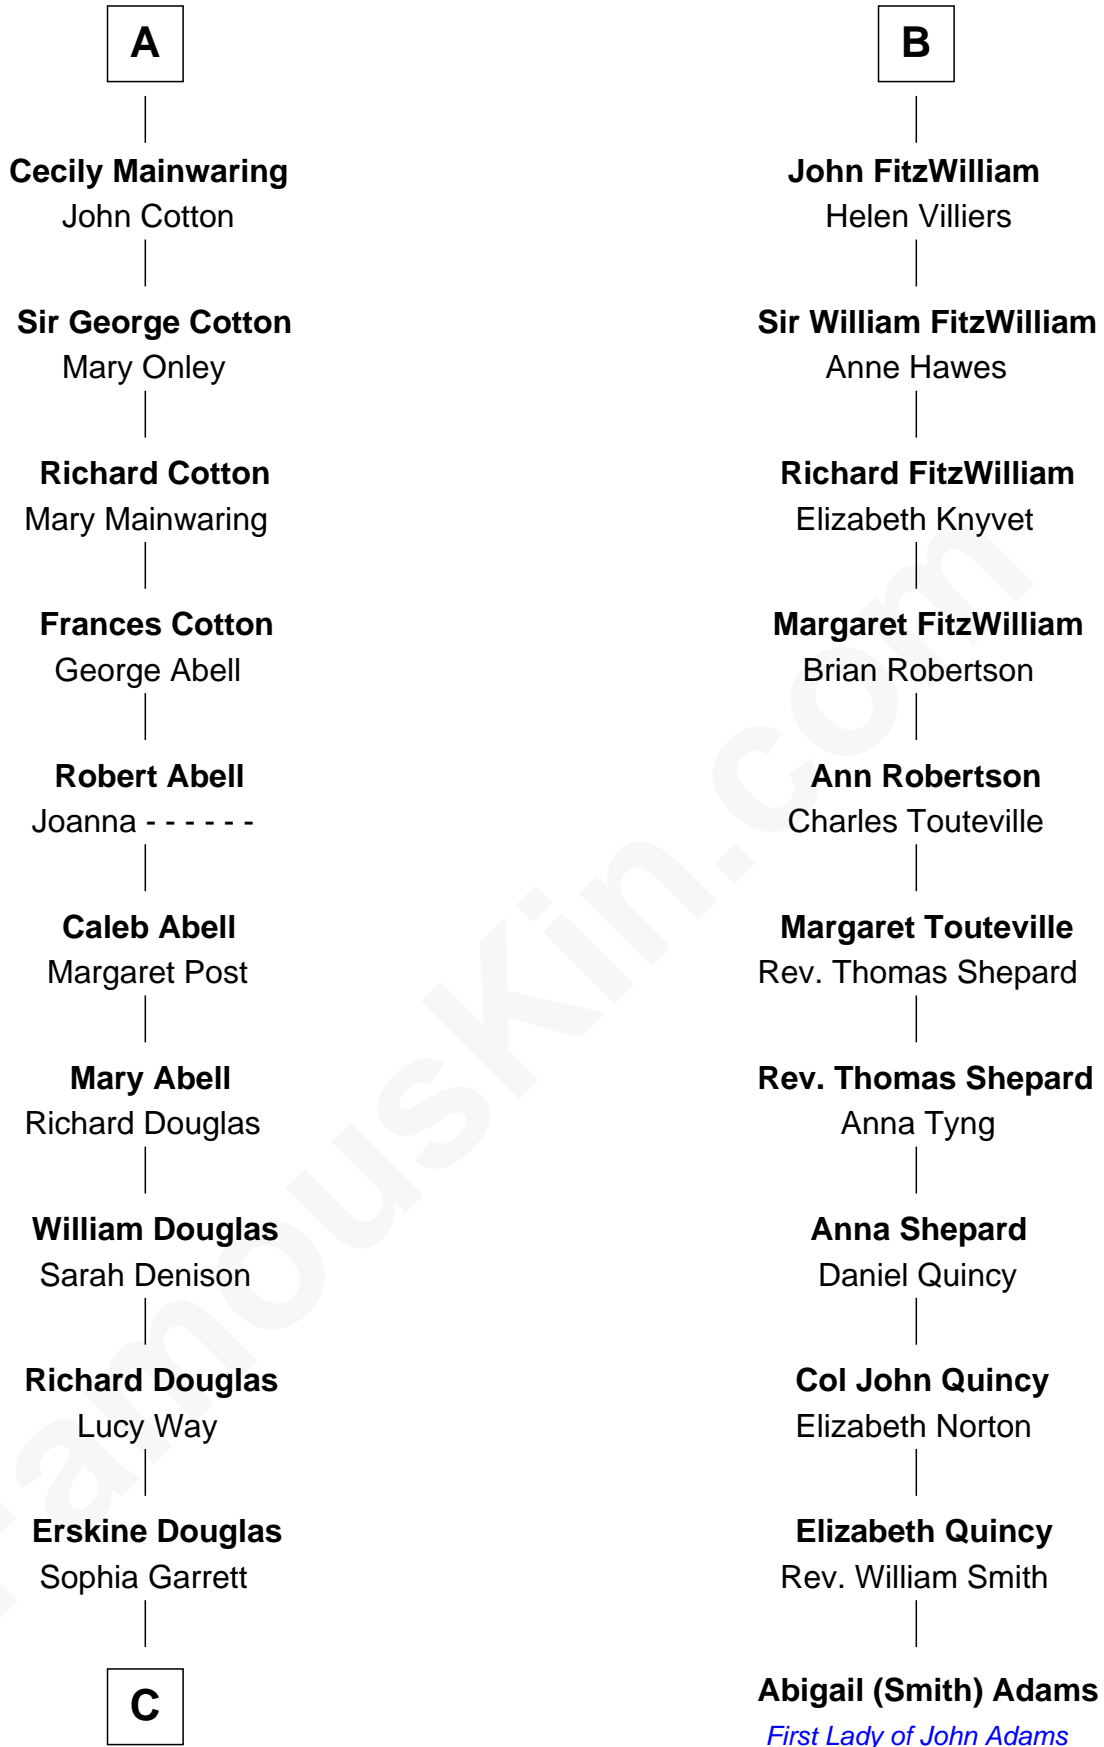

FamousKin.com
Relationship Chart of
Melvyn Douglas
Movie Actor

17th cousin 2 times removed of

Abigail (Smith) Adams
First Lady of President John Adams

C

Emma Jane Douglas
Col. George Taliaferro Shackelford

Lena Priscilla Shackelford
Edouard Gregory Hesselberg

Melvyn Douglas
Movie Actor

FamousKin.com