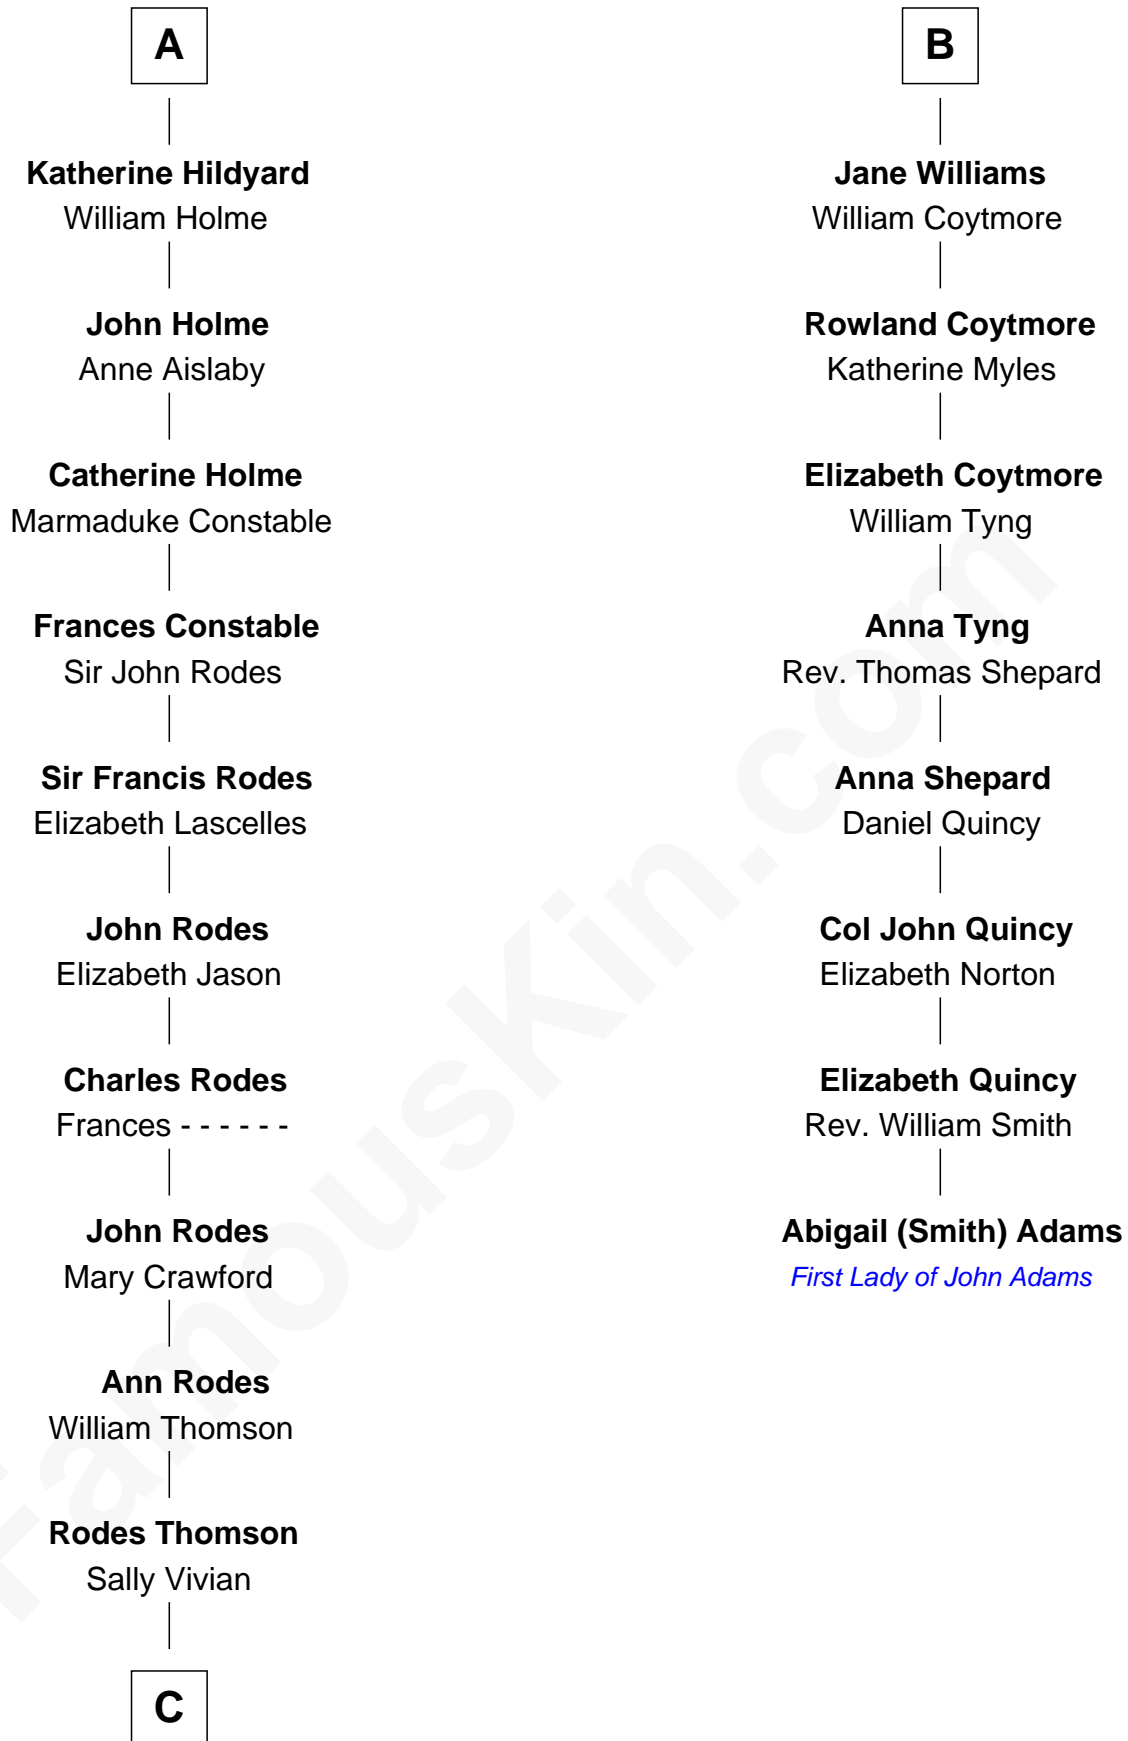

FamousKin.com
Relationship Chart of
Melvyn Douglas
Movie Actor

14th cousin 7 times removed of

Abigail (Smith) Adams
First Lady of President John Adams

Edward III, King of England
 Philippa of Hainault

C

Nancy Thomson
Thomas Johnson Garrett

Sophia Garrett
Erskine Douglas

Emma Jane Douglas
Col. George Taliaferro Shackelford

Lena Priscilla Shackelford
Edouard Gregory Hesselberg

Melvyn Douglas
Movie Actor

FamousKin.com