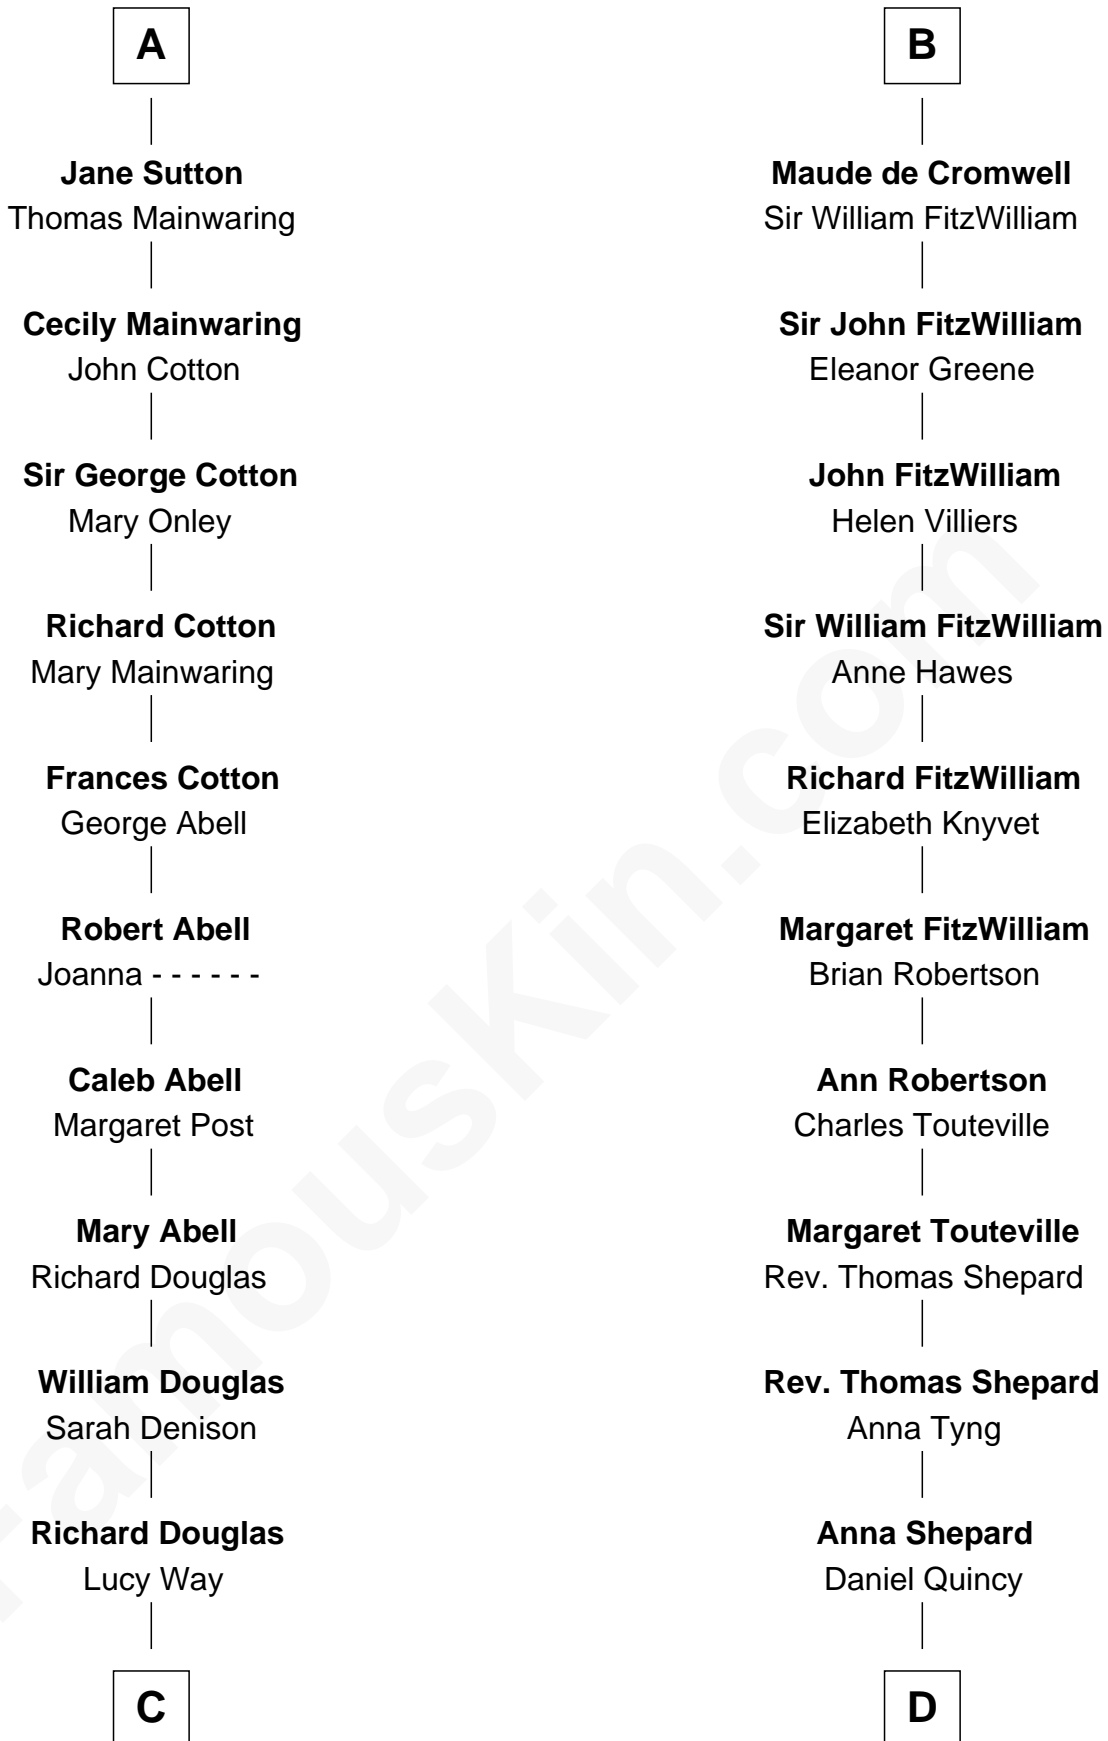

FamousKin.com
Relationship Chart of
Melvyn Douglas
Movie Actor

19th cousin 1 time removed of

Abigail (Smith) Adams
First Lady of President John Adams

C

Erskine Douglas

Sophia Garrett

Emma Jane Douglas

Col. George Taliaferro Shackelford

Lena Priscilla Shackelford

Edouard Gregory Hesselberg

Melvyn Douglas

Movie Actor

D

Col John Quincy

Elizabeth Norton

Elizabeth Quincy