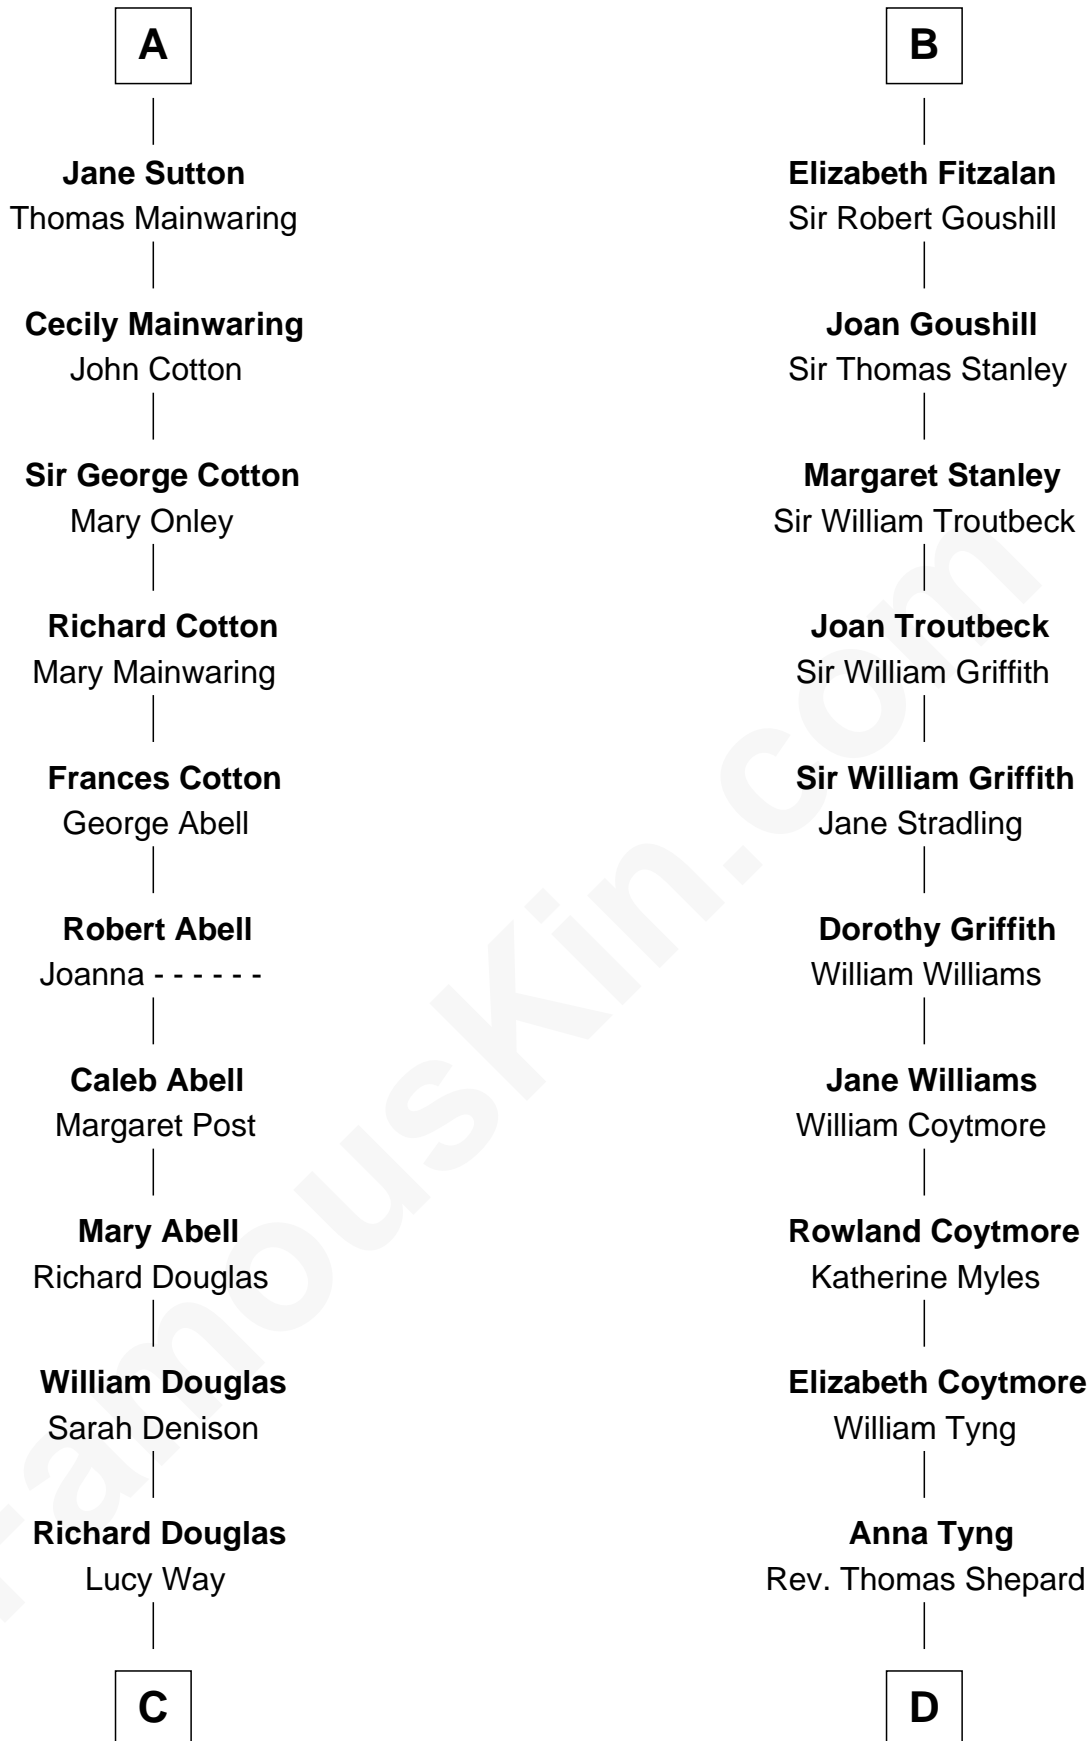

## Relationship Chart of

**Melvyn Douglas**

*Movie Actor*

20th cousin of

**Abigail (Smith) Adams**

*First Lady of President John Adams*

**C**

**Erskine Douglas**

Sophia Garrett

**Emma Jane Douglas**

Col. George Taliaferro Shackelford

**Lena Priscilla Shackelford**

Edouard Gregory Hesselberg

**Melvyn Douglas**

*Movie Actor*

**D**