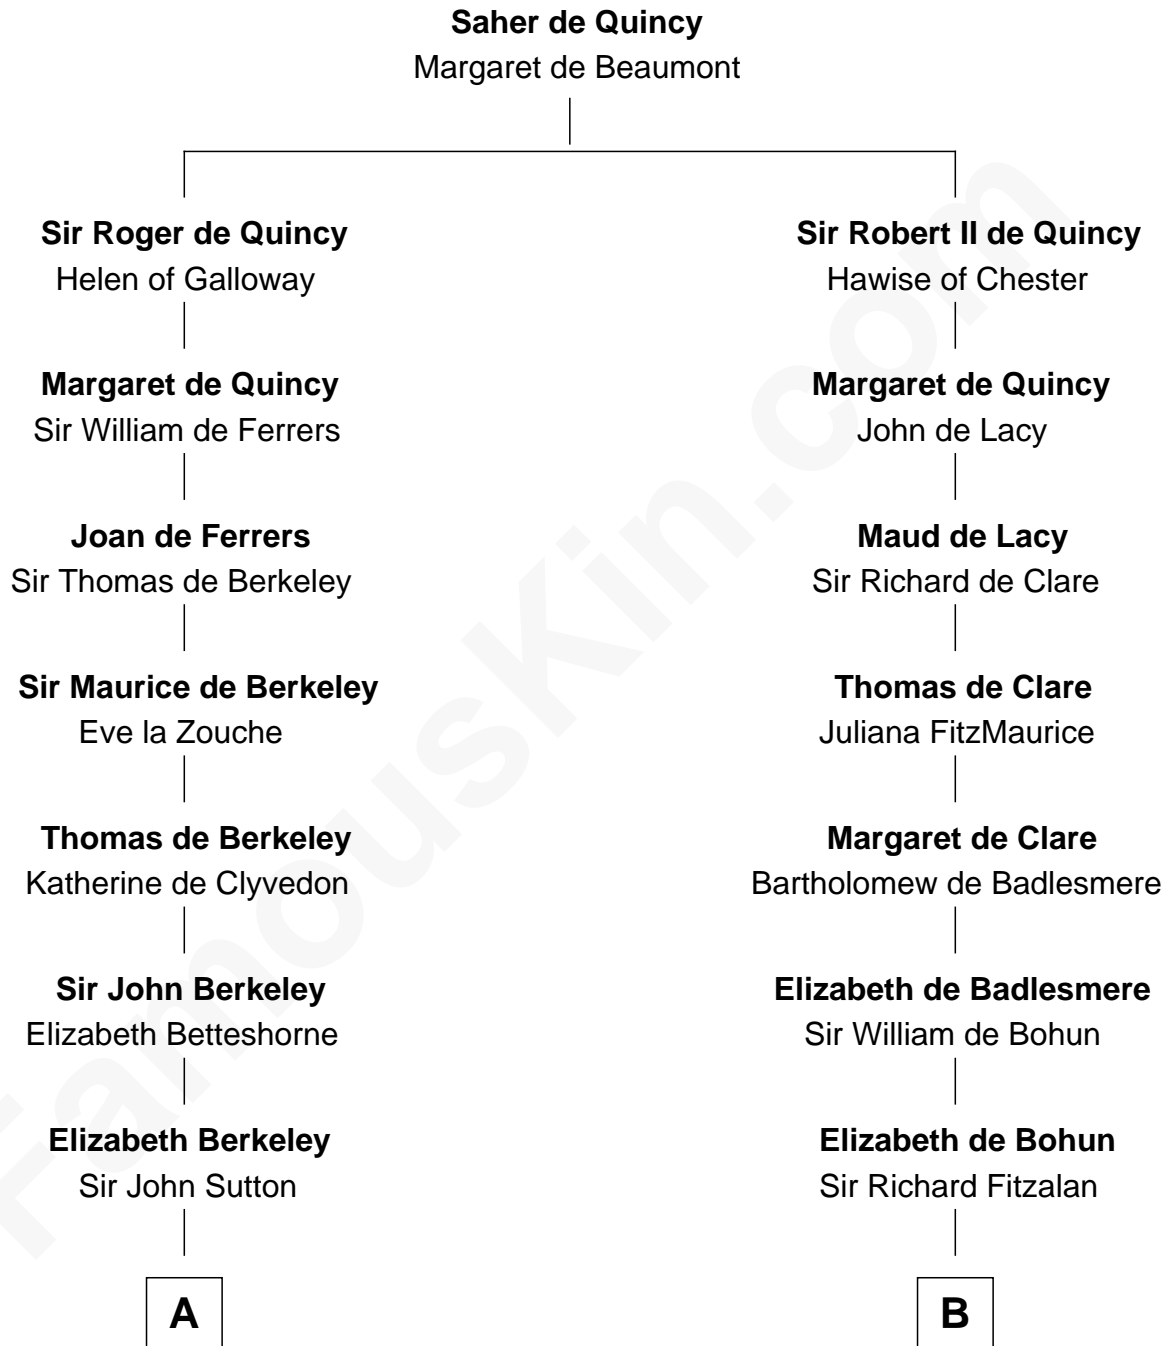

## Relationship Chart of

**Melvyn Douglas**

*Movie Actor*

20th cousin of

**Abigail (Smith) Adams**

*First Lady of President John Adams*

**C**

**Erskine Douglas**

Sophia Garrett

**Emma Jane Douglas**

Col. George Taliaferro Shackelford

**Lena Priscilla Shackelford**

Edouard Gregory Hesselberg

**Melvyn Douglas**

*Movie Actor*

**D**