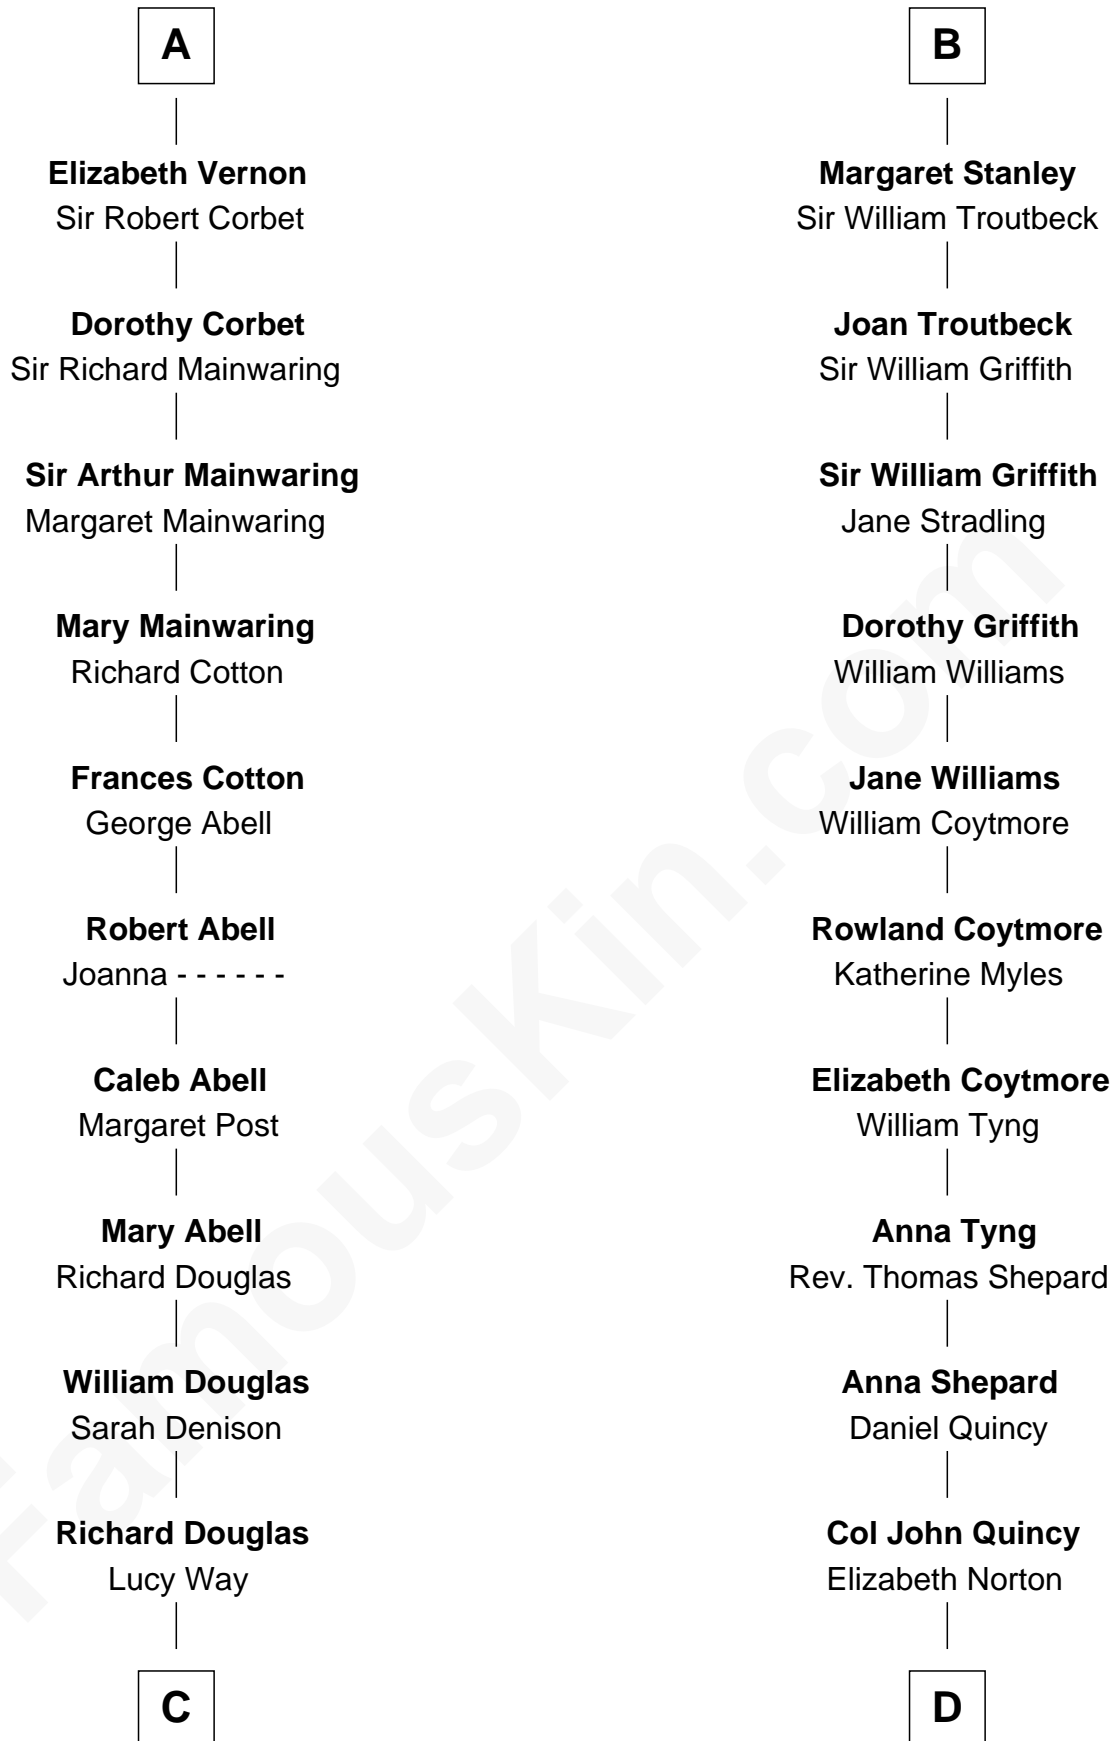

FamousKin.com
Relationship Chart of
Melvyn Douglas
Movie Actor

18th cousin 2 times removed of

Abigail (Smith) Adams
First Lady of President John Adams

C

Erskine Douglas

Sophia Garrett

Emma Jane Douglas

Col. George Taliaferro Shackelford

Lena Priscilla Shackelford

Edouard Gregory Hesselberg

Melvyn Douglas

Movie Actor

D

Elizabeth Quincy

Rev. William Smith

Abigail (Smith) Adams