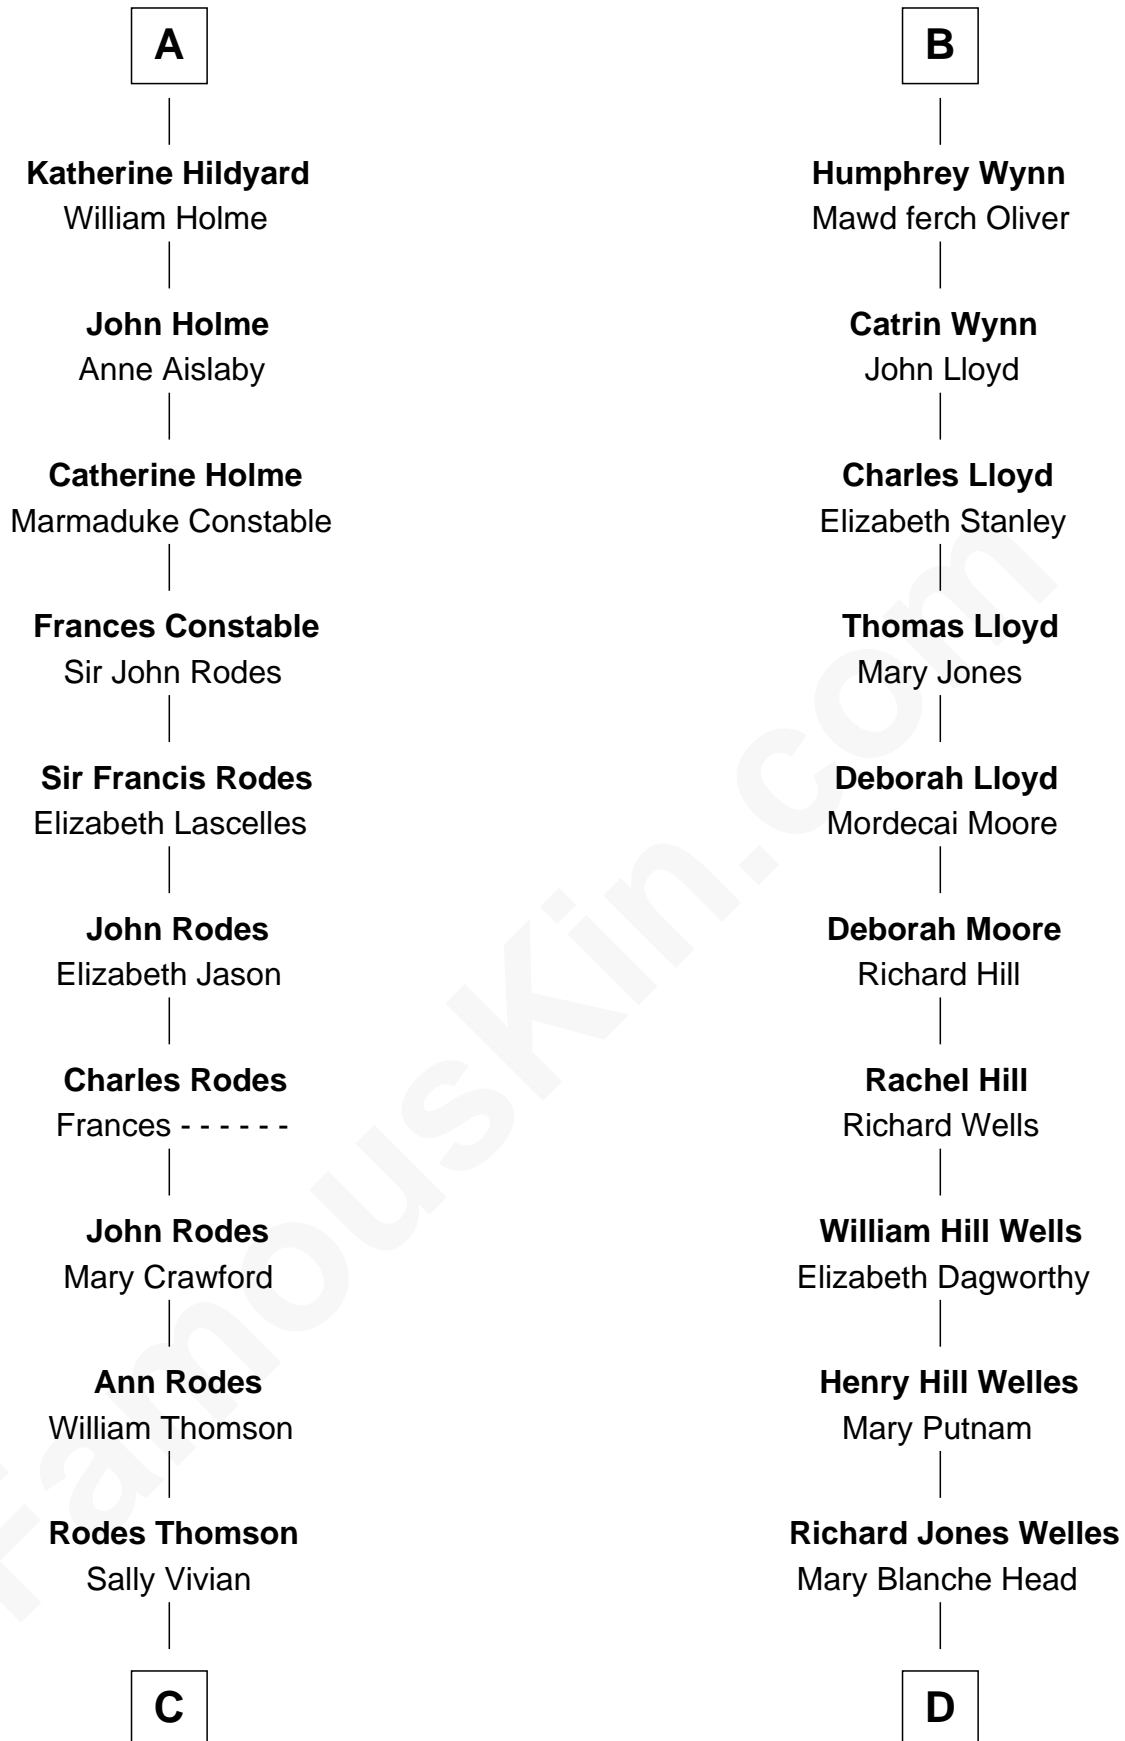

# FamousKin.com Relationship Chart of

**Melvyn Douglas**

*Movie Actor*

18th cousin 3 times removed of

**Orson Welles**

*Radio, Stage, and Movie Actor*

**Edward III, King of England**

Philippa of Hainault

**C**

**Nancy Thomson**  
Thomas Johnson Garrett

**Sophia Garrett**  
Erskine Douglas

**Emma Jane Douglas**  
Col. George Taliaferro Shackelford

**Lena Priscilla Shackelford**  
Edouard Gregory Hesselberg