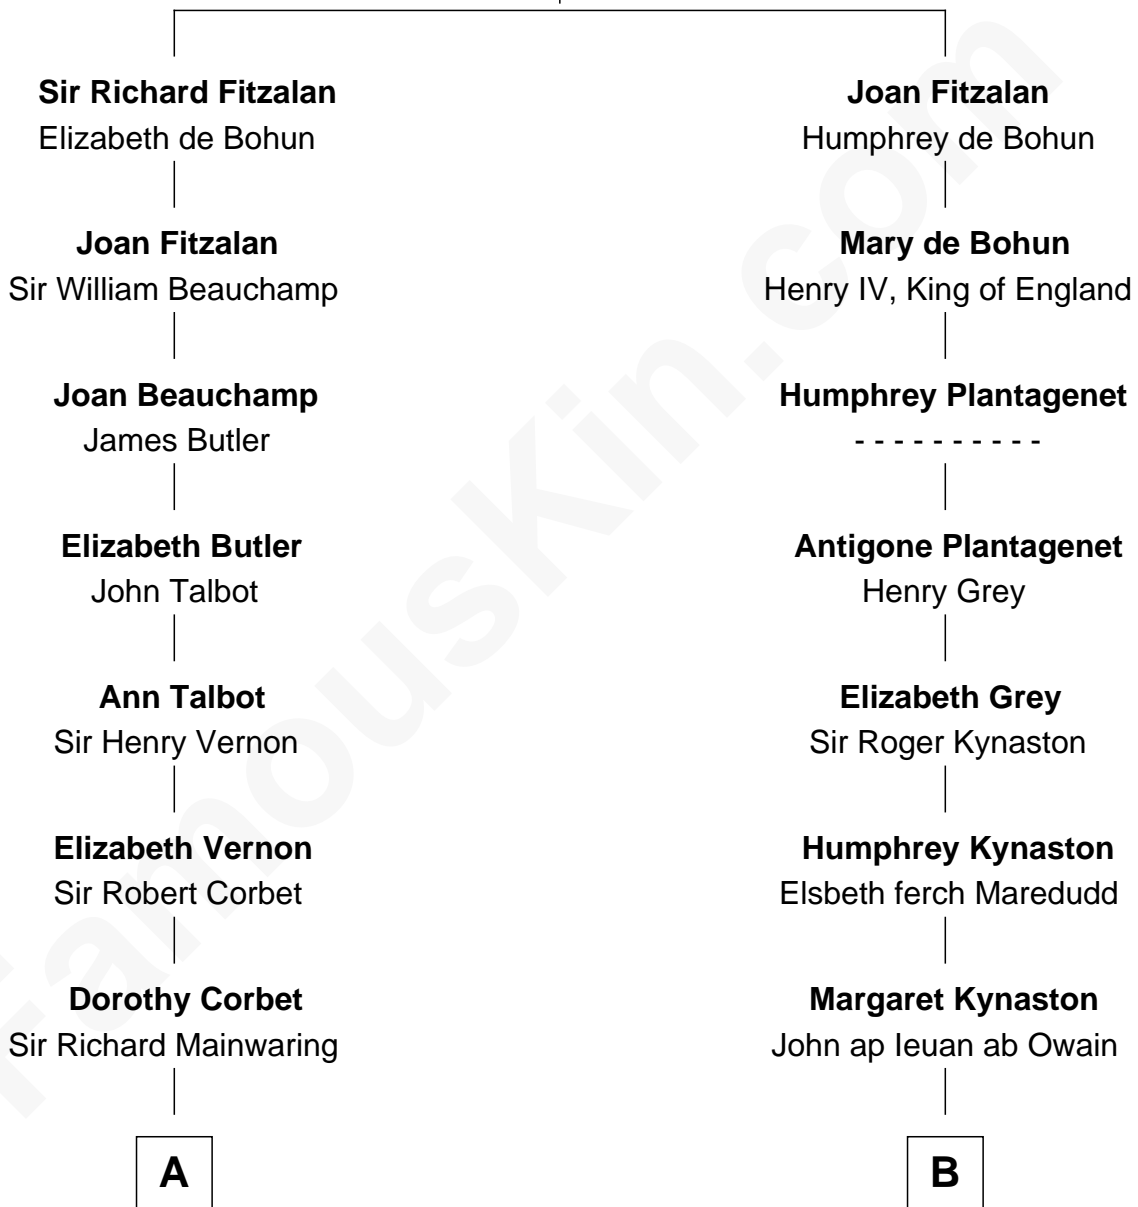

FamousKin.com Relationship Chart of

Melvyn Douglas

Movie Actor

18th cousin of

Orson Welles

Radio, Stage, and Movie Actor

Richard Fitzalan
Eleanor Plantagenet

C

Lena Priscilla Shackelford
Edouard Gregory Hesselberg

Melvyn Douglas
Movie Actor

D

Richard Head Welles
Beatrice Ives

Orson Welles
Radio, Stage, and Movie Actor

FamousKin.com