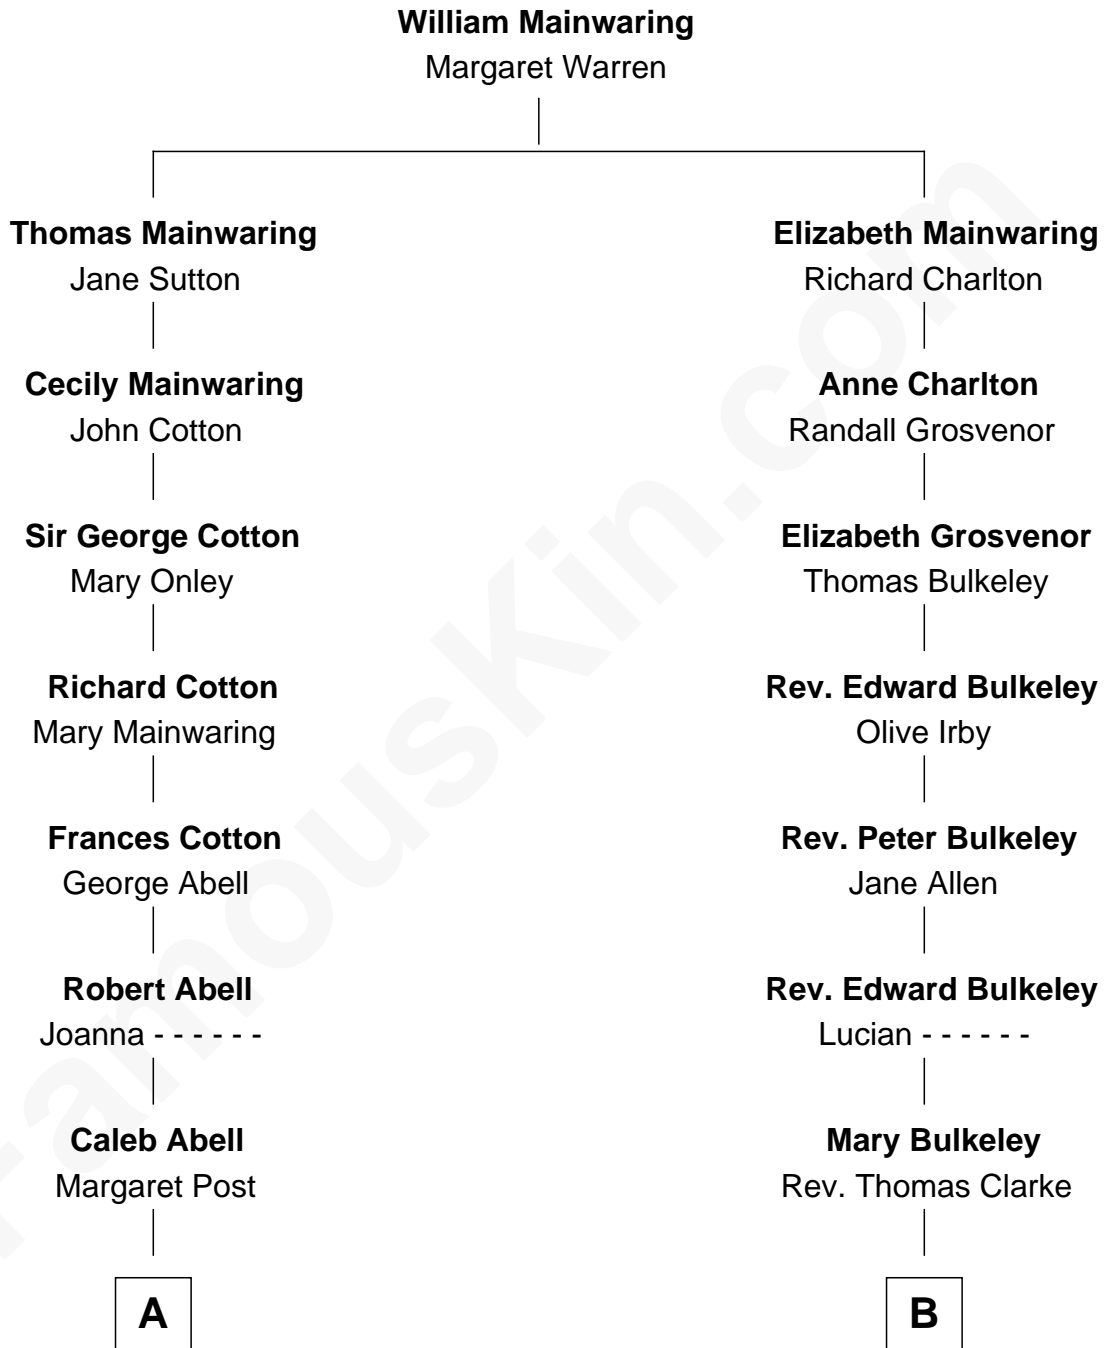

# FamousKin.com Relationship Chart of

**Melvyn Douglas**

*Movie Actor*

9th cousin 4 times removed of

**John Hancock**

*Signer of the Declaration of Independence*

**A**

**Mary Abell**  
Richard Douglas

**William Douglas**  
Sarah Denison

**Richard Douglas**  
Lucy Way

**Erskine Douglas**  
Sophia Garrett

**Emma Jane Douglas**  
Col. George Taliaferro Shackelford

**Lena Priscilla Shackelford**  
Edouard Gregory Hesselberg

**Melvyn Douglas**  
*Movie Actor*

**B**

**Elizabeth Clarke**  
John Hancock

**Rev. John Hancock**  
Mary Hawke

**John Hancock**  
*Signer of Declaration of Independence*

FamousKin.com