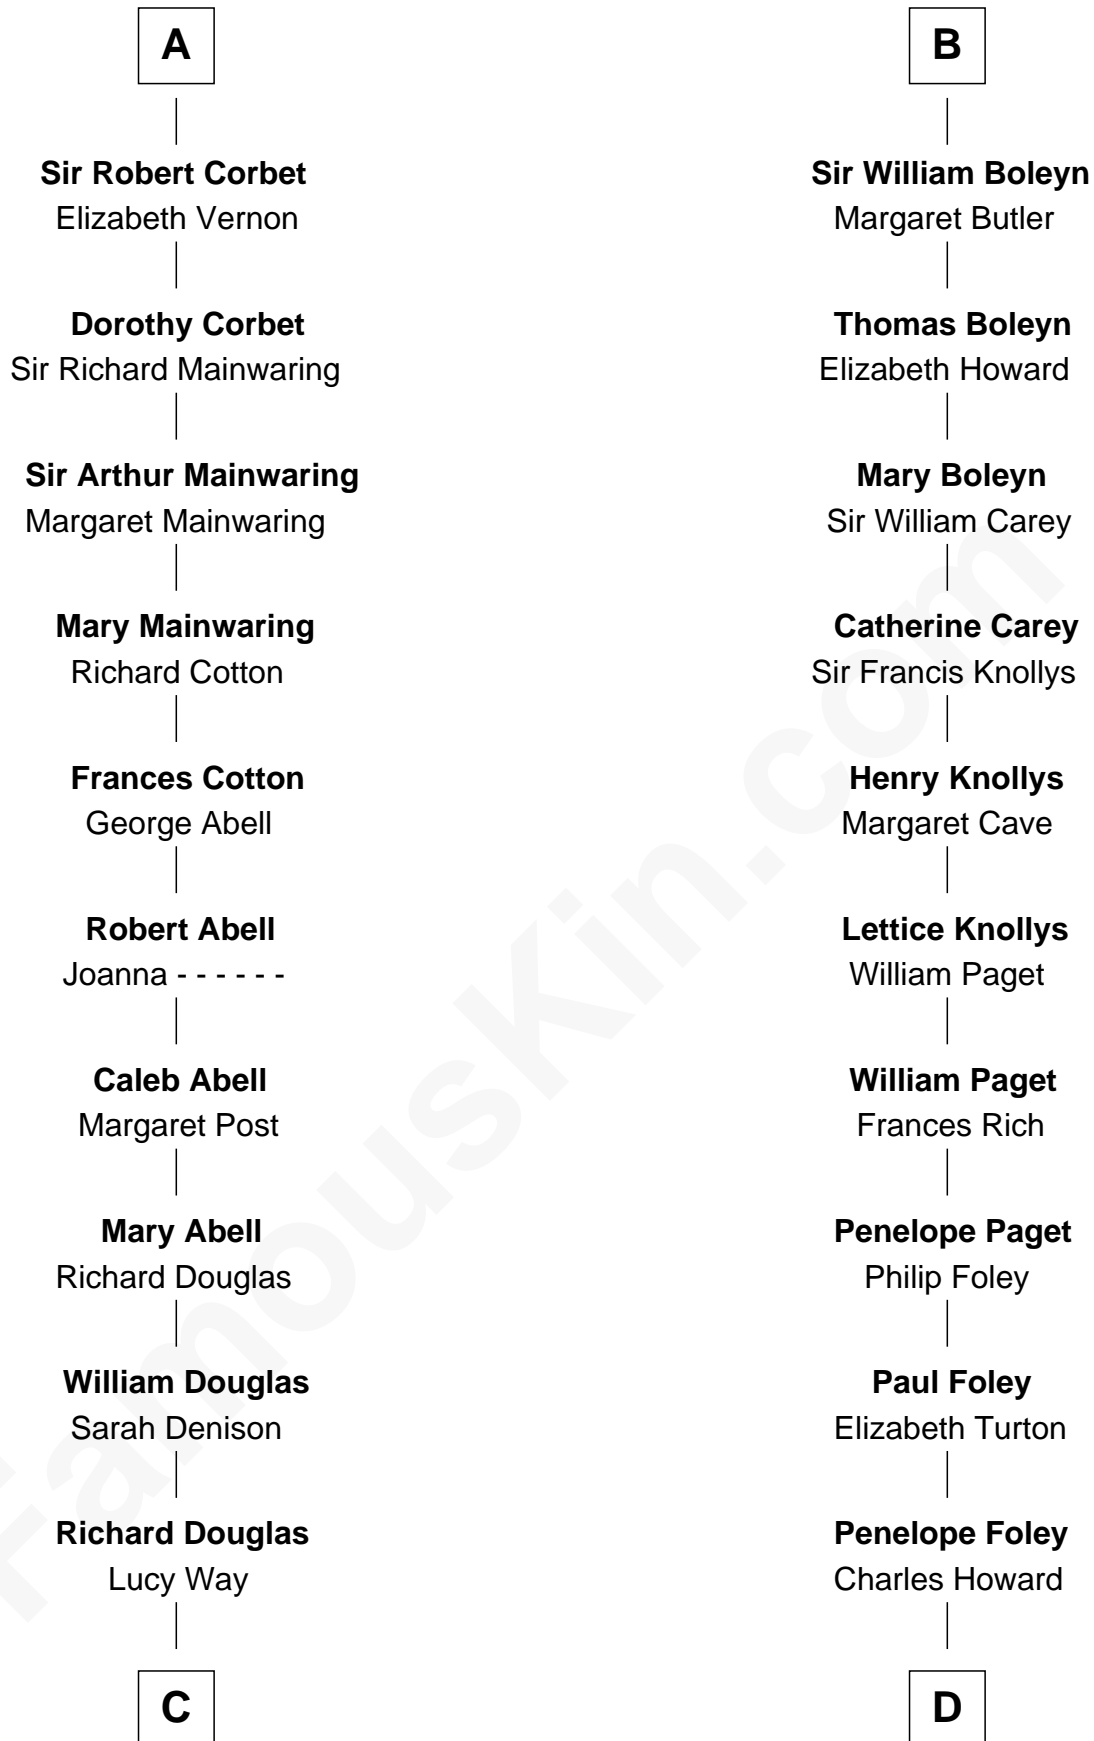

FamousKin.com Relationship Chart of

Melvyn Douglas

Movie Actor

19th cousin 1 time removed of

Charles Darwin

Theory of Evolution

Nichole d'Aubenev
Sir Roger de Somery

Maud de Somery
Sir Henry de Erdington

A

Joan de Somery
John IV le Strange

Hawise le Strange
Robert de Felton

Sir John de Felton
Sibyl - - - - -

Sir Thomas de Felton
Joan Walkfare

Eleanor de Felton
Sir Thomas Hoo

Sir Thomas Hoo
Elizabeth Wychingham

Anne Hoo
Sir Geoffrey Boleyn

B

C

Erskine Douglas

Sophia Garrett

Emma Jane Douglas

Col. George Taliaferro Shackelford

Lena Priscilla Shackelford