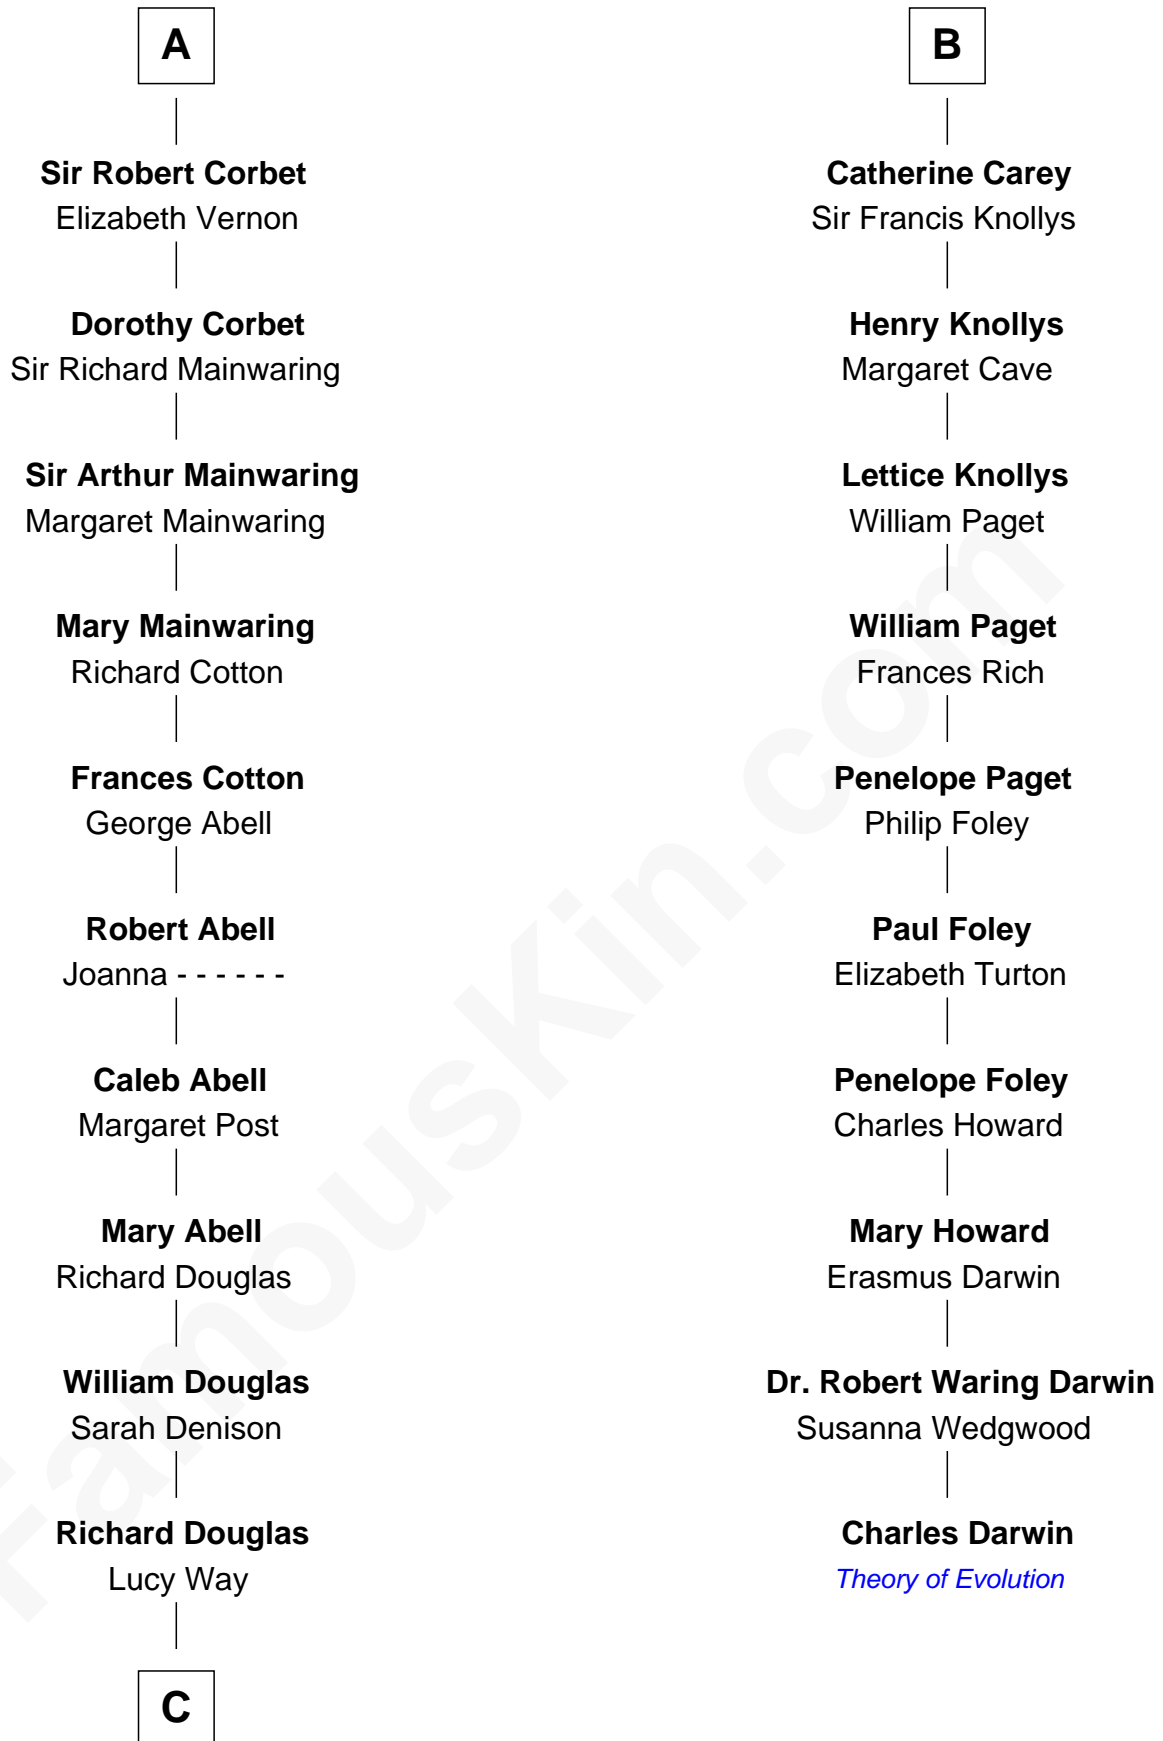

FamousKin.com Relationship Chart of

Melvyn Douglas

Movie Actor

16th cousin 4 times removed of

Charles Darwin

Theory of Evolution

C

—
Erskine Douglas

Sophia Garrett

—
Emma Jane Douglas

Col. George Taliaferro Shackelford

—
Lena Priscilla Shackelford

Edouard Gregory Hesselberg

—
Melvyn Douglas

Movie Actor

FamousKin.com