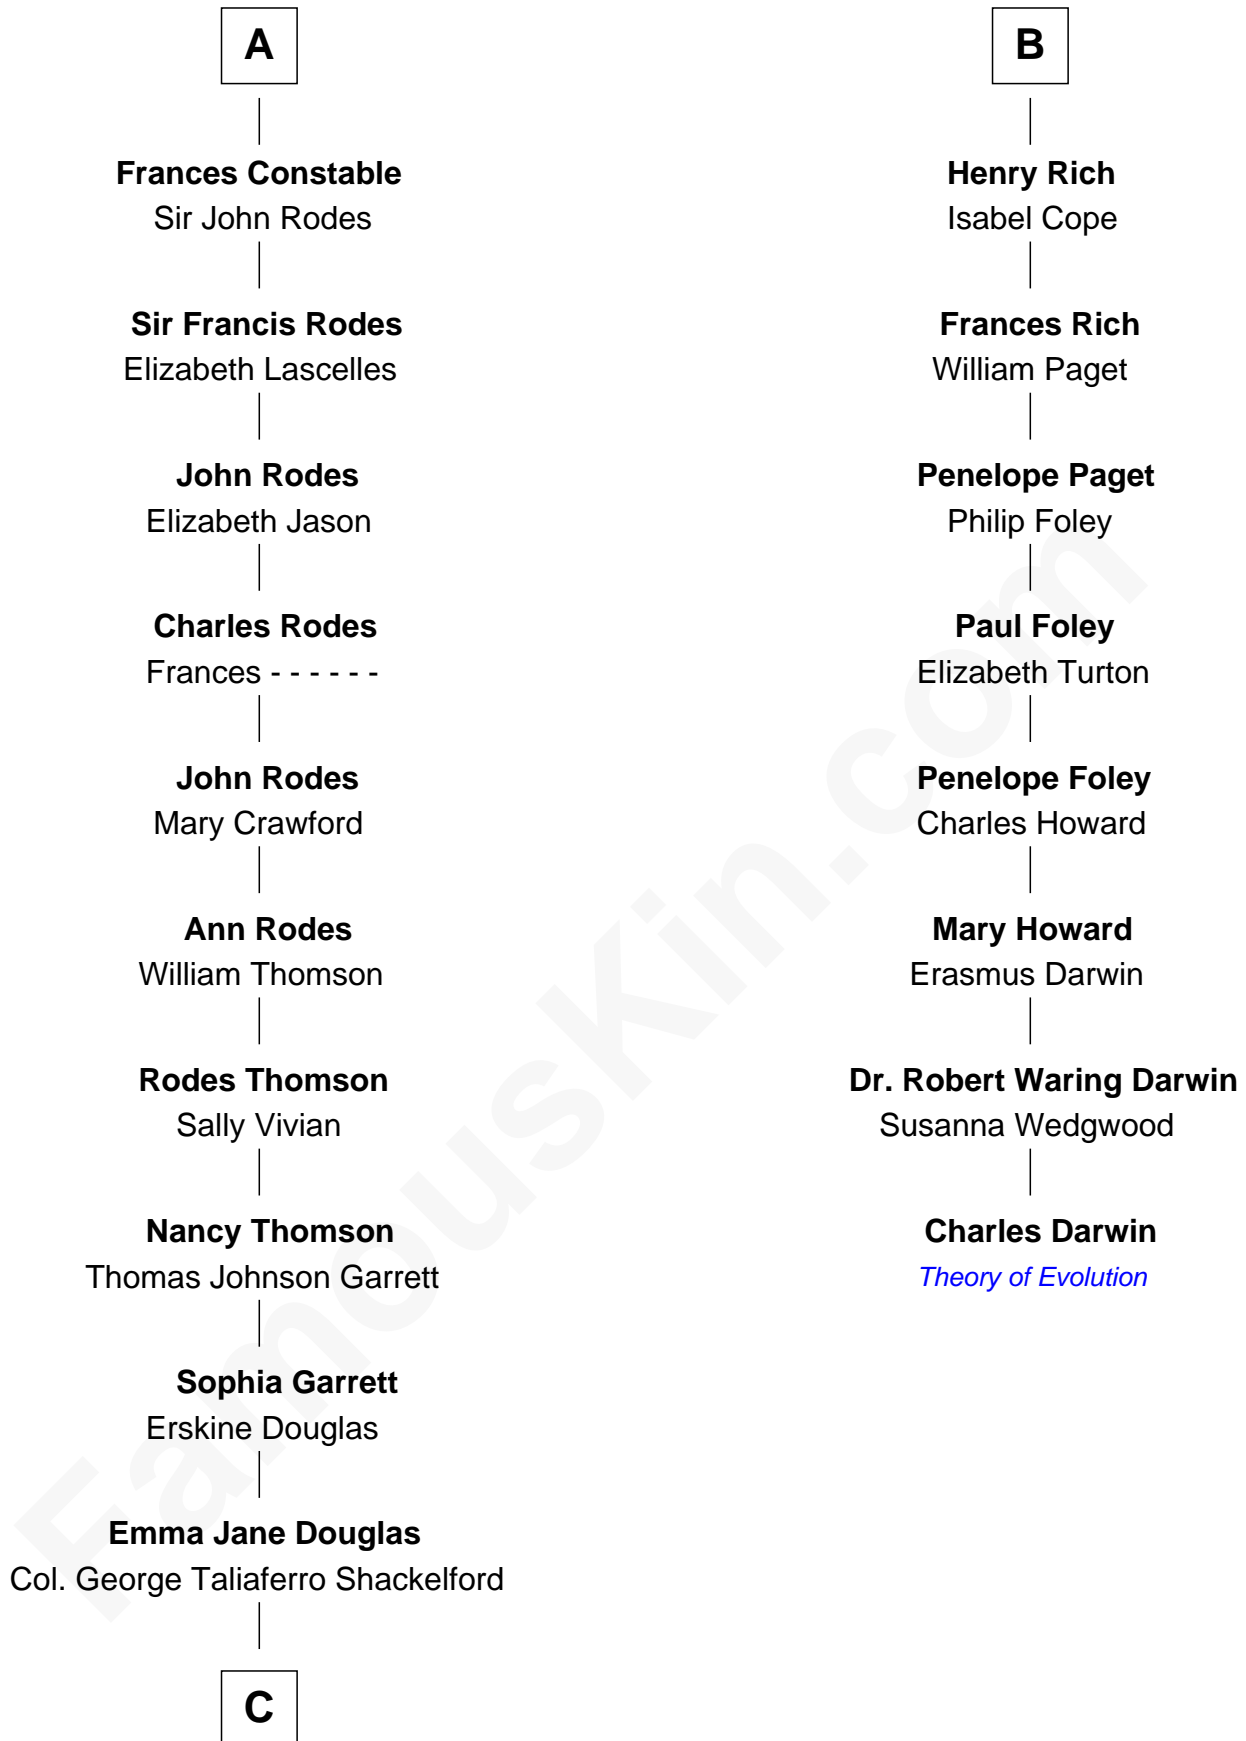

# FamousKin.com Relationship Chart of

**Melvyn Douglas**

*Movie Actor*

14th cousin 4 times removed of

**Charles Darwin**

*Theory of Evolution*

**Sir Henry Percy**  
Elizabeth Mortimer

**C**

**Lena Priscilla Shackelford**  
Edouard Gregory Hesselberg

**Melvyn Douglas**  
*Movie Actor*

FamousKin.com