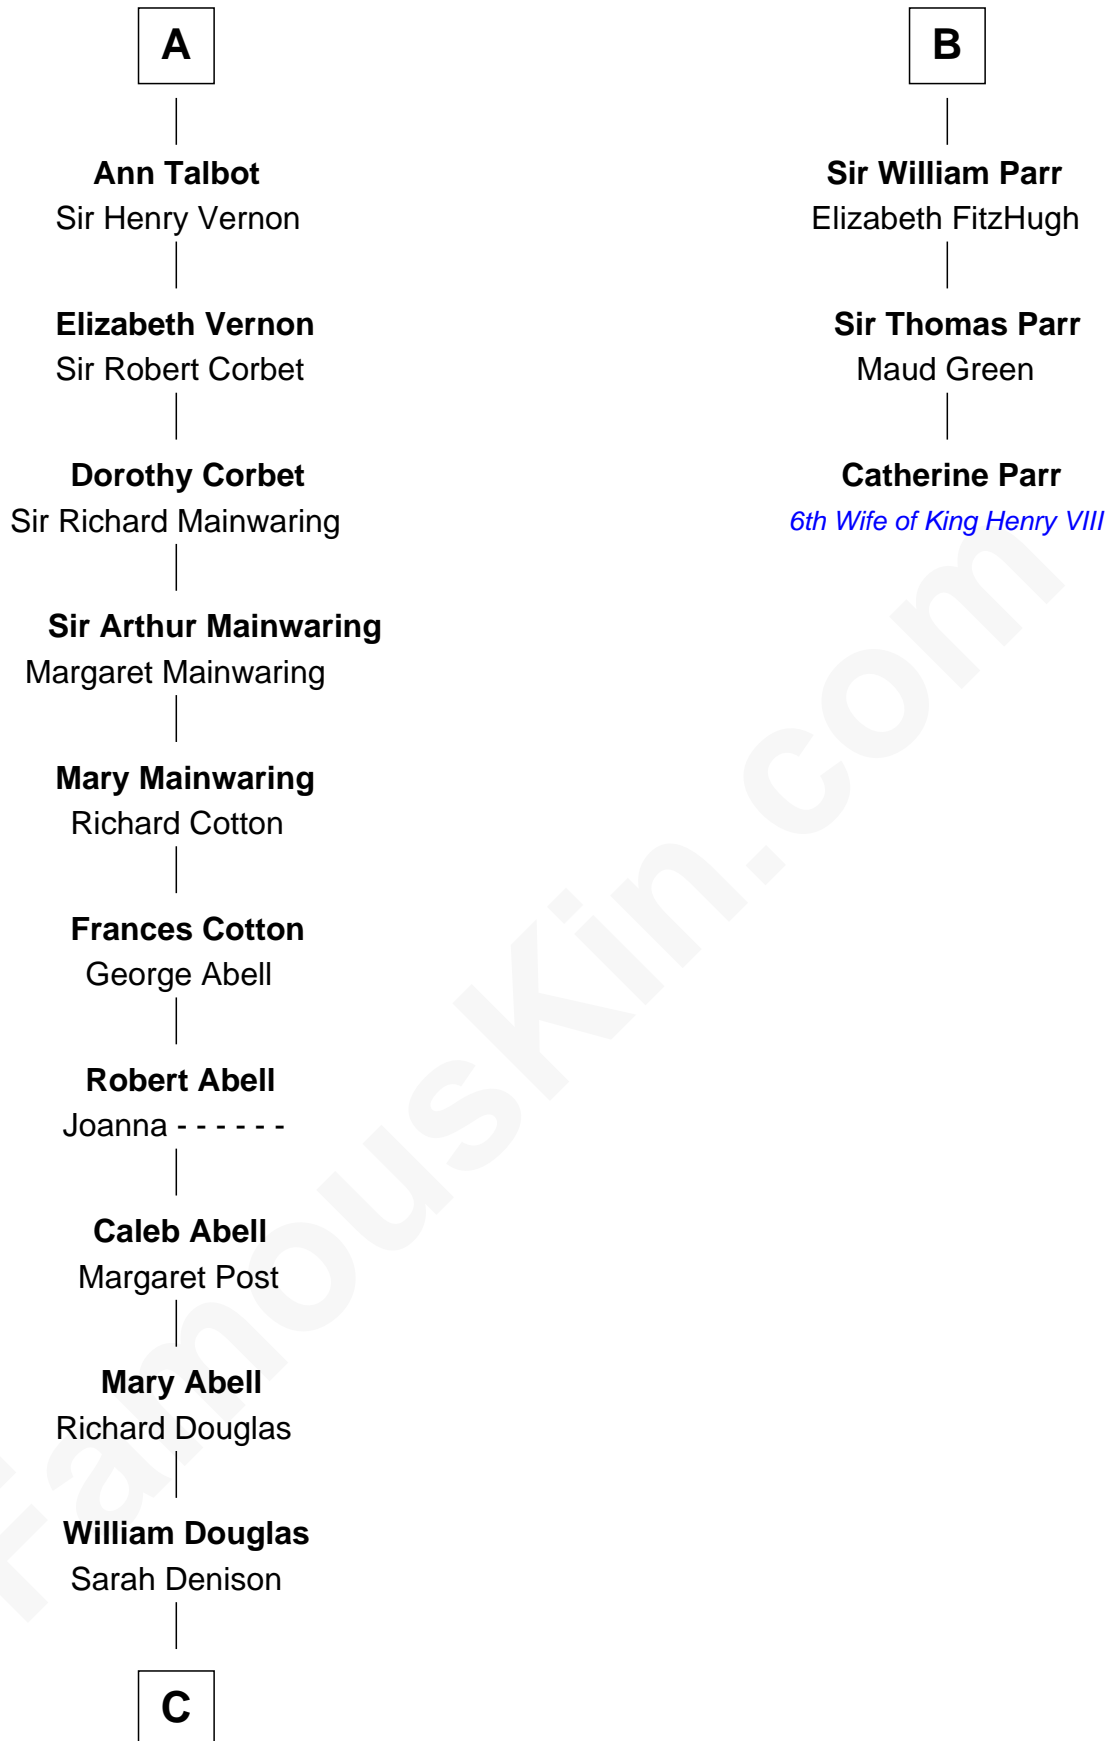

# FamousKin.com Relationship Chart of

**Melvyn Douglas**

*Movie Actor*

9th cousin 12 times removed of

**Catherine Parr**

*6th Wife of King Henry VIII*

**Sir Humphrey de Bohun**

Maud of Eu

**C**

Richard Douglas

Lucy Way

Erskine Douglas

Sophia Garrett

Emma Jane Douglas

Col. George Taliaferro Shackelford

Lena Priscilla Shackelford