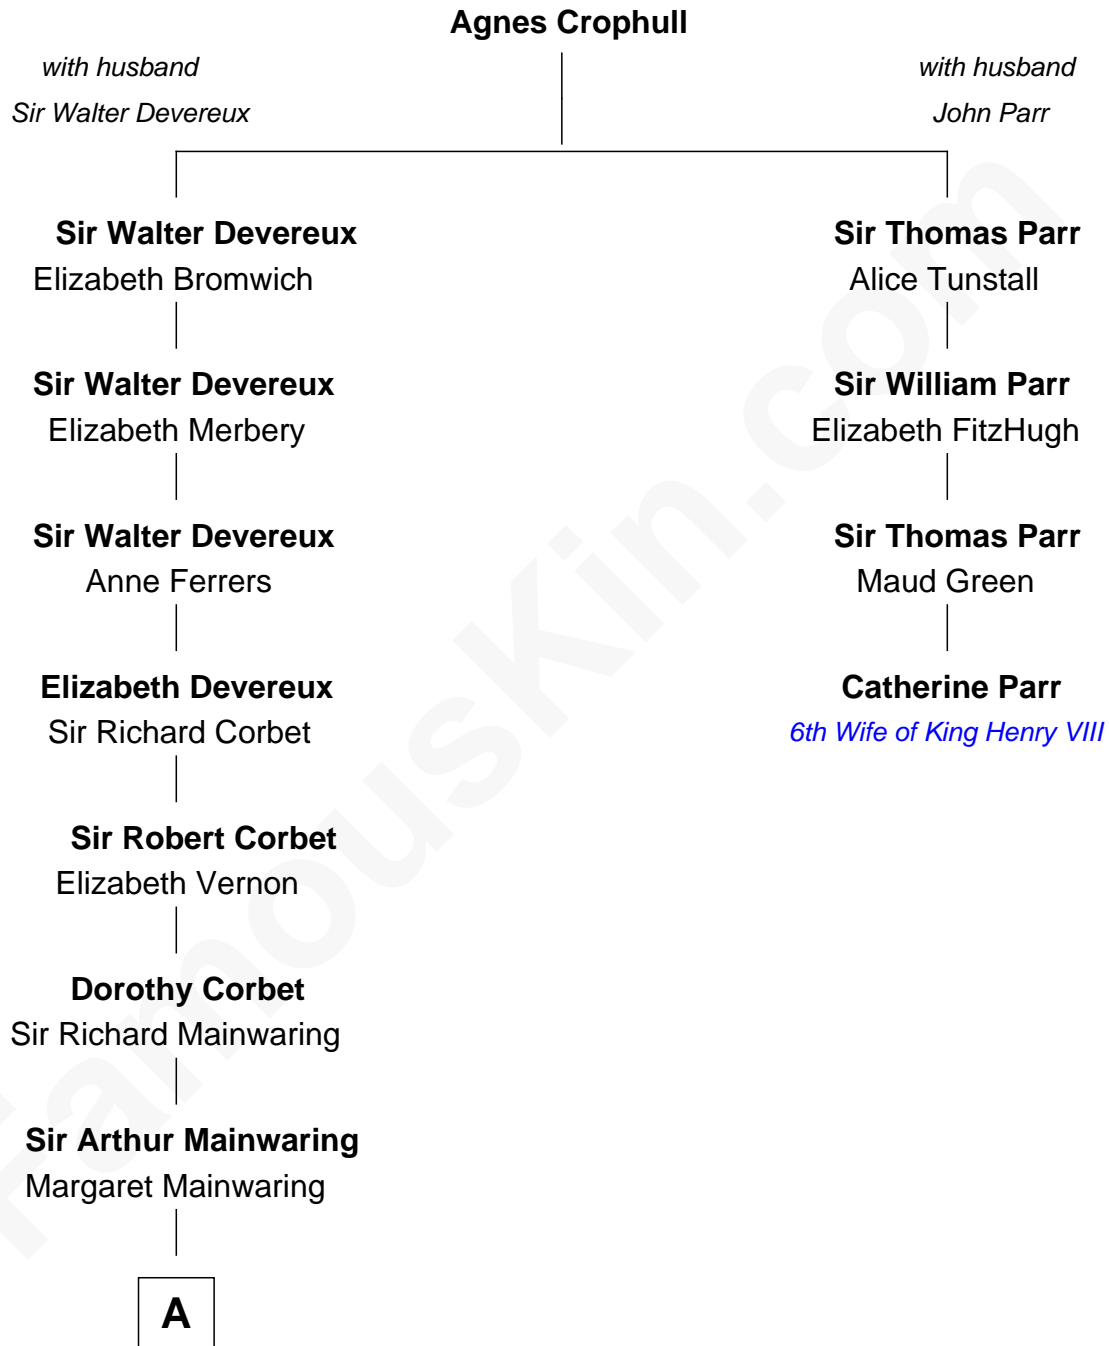

FamousKin.com
Relationship Chart of
Melvyn Douglas
Movie Actor

3rd cousin 14 times removed of
Catherine Parr
6th Wife of King Henry VIII

A

—
Mary Mainwaring

Richard Cotton

—
Frances Cotton

George Abell

—
Robert Abell

Lucy Way

—
Erskine Douglas

Sophia Garrett

—
Emma Jane Douglas

Col. George Taliaferro Shackelford

—
Lena Priscilla Shackelford

Edouard Gregory Hesselberg

—
Melvyn Douglas