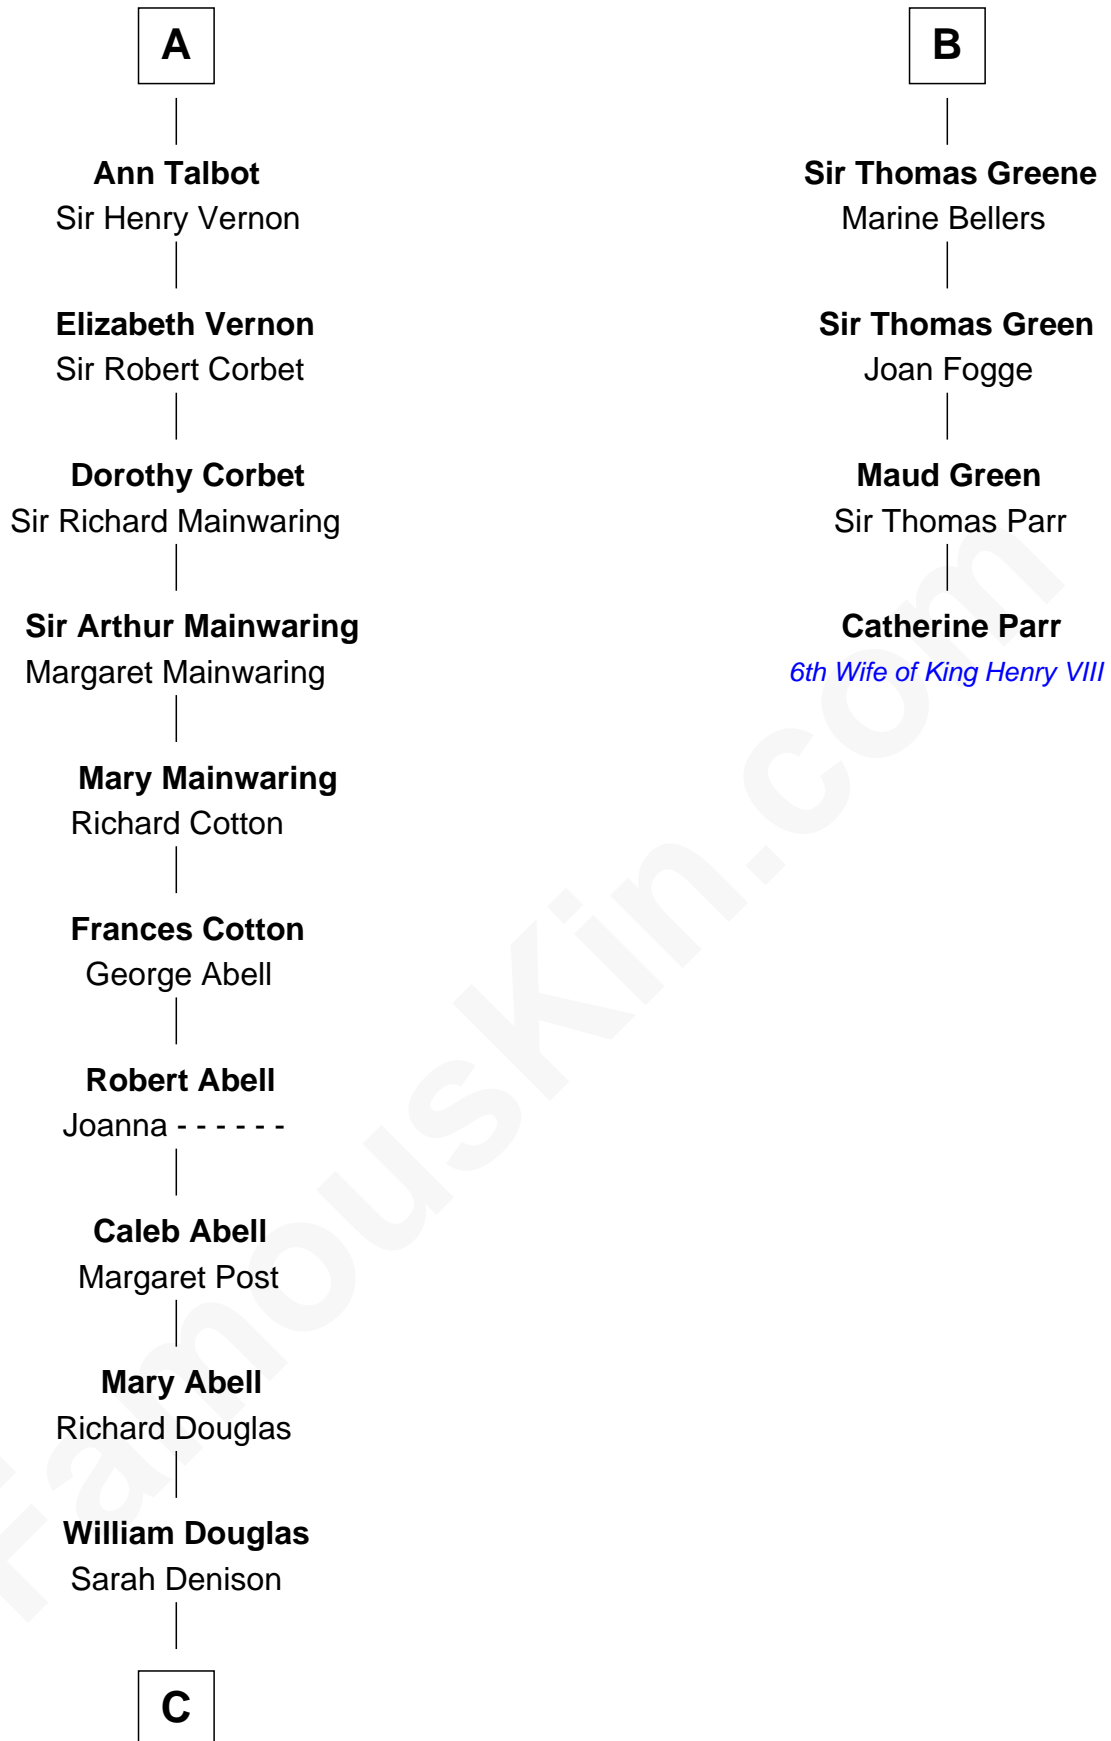

**FamousKin.com**  
**Relationship Chart of**  
**Melvyn Douglas**  
*Movie Actor*

10th cousin 11 times removed of  
**Catherine Parr**  
*6th Wife of King Henry VIII*

**C**

Richard Douglas

Lucy Way

Erskine Douglas

Sophia Garrett

Emma Jane Douglas

Col. George Taliaferro Shackelford

Lena Priscilla Shackelford

Edouard Gregory Hesselberg

Melvyn Douglas

*Movie Actor*

FamousKin.com