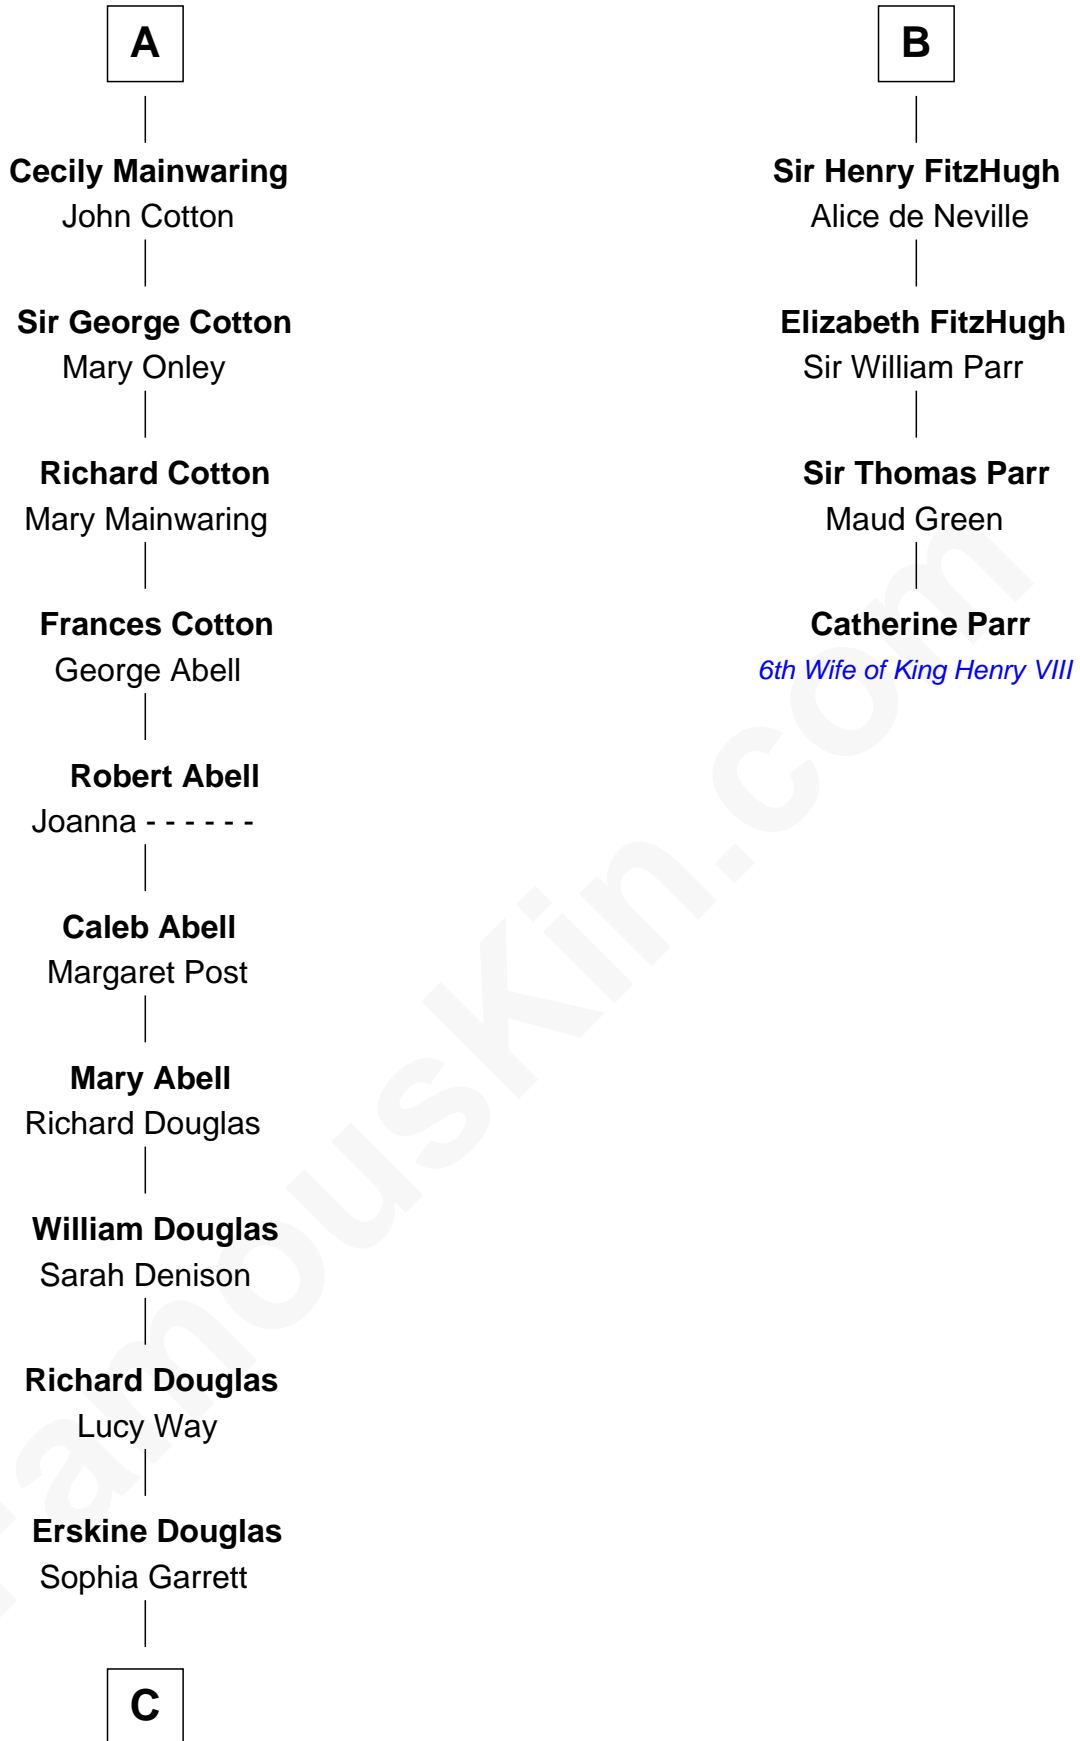

# FamousKin.com Relationship Chart of

**Melvyn Douglas**

*Movie Actor*

10th cousin 9 times removed of

**Catherine Parr**

*6th Wife of King Henry VIII*

**Sir Richard FitzRoy**

Rose de Dover

**C**

—  
**Emma Jane Douglas**  
Col. George Taliaferro Shackelford

—  
**Lena Priscilla Shackelford**  
Edouard Gregory Hesselberg

—  
**Melvyn Douglas**  
*Movie Actor*

FamousKin.com