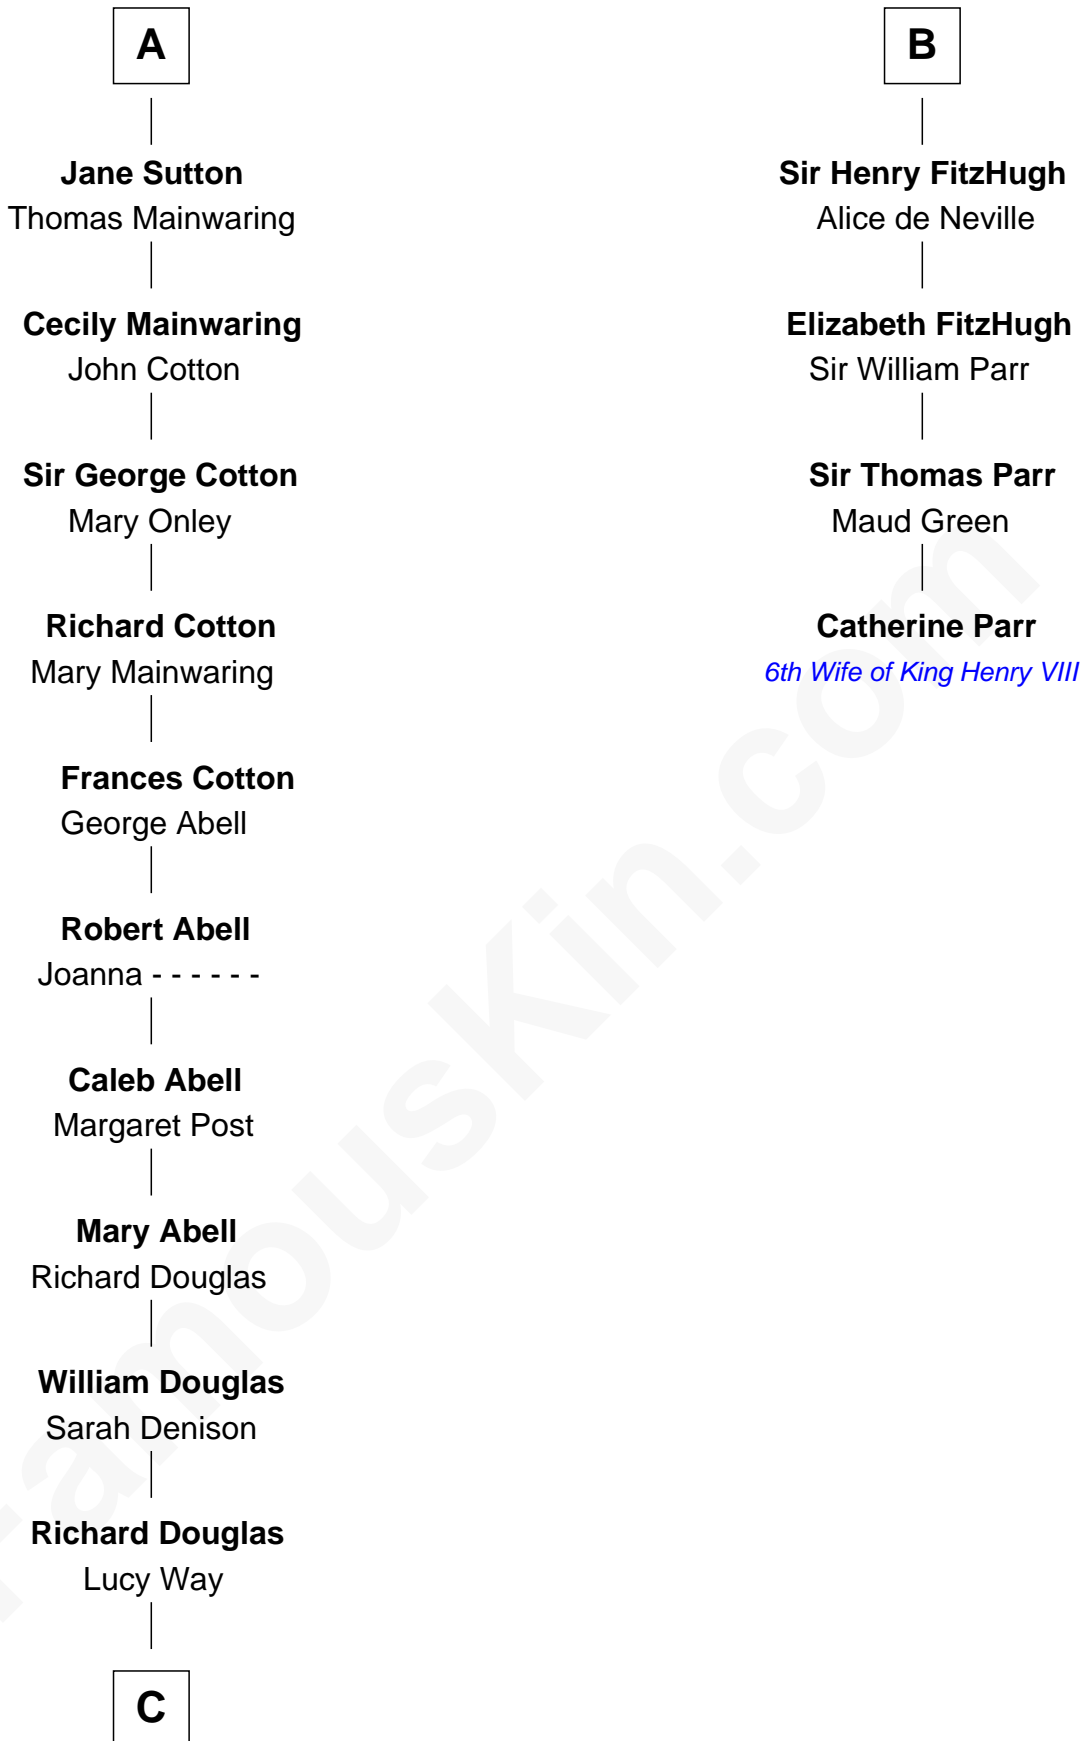

FamousKin.com
Relationship Chart of
Melvyn Douglas
Movie Actor

10th cousin 10 times removed of
Catherine Parr
6th Wife of King Henry VIII

C

—
Erskine Douglas

Sophia Garrett

—
Emma Jane Douglas

Col. George Taliaferro Shackelford

—
Lena Priscilla Shackelford

Edouard Gregory Hesselberg

—
Melvyn Douglas

Movie Actor

FamousKin.com