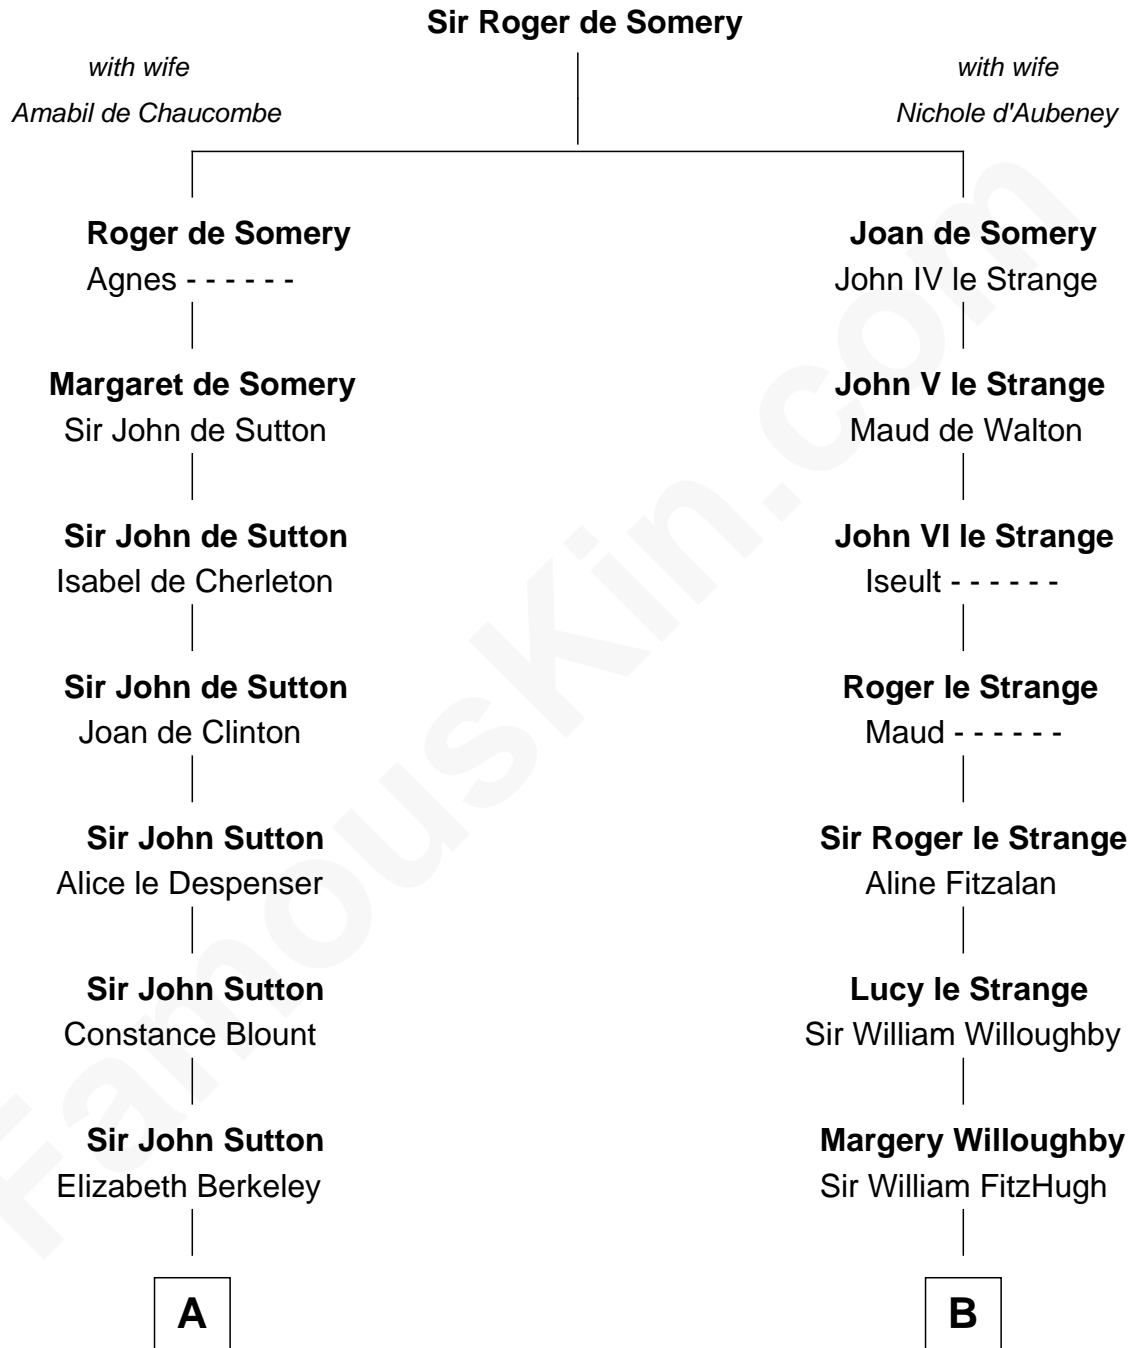

FamousKin.com
Relationship Chart of
Melvyn Douglas
Movie Actor

10th cousin 10 times removed of
Catherine Parr
6th Wife of King Henry VIII

C

—
Erskine Douglas

Sophia Garrett

—
Emma Jane Douglas

Col. George Taliaferro Shackelford

—
Lena Priscilla Shackelford

Edouard Gregory Hesselberg

—
Melvyn Douglas

Movie Actor

FamousKin.com