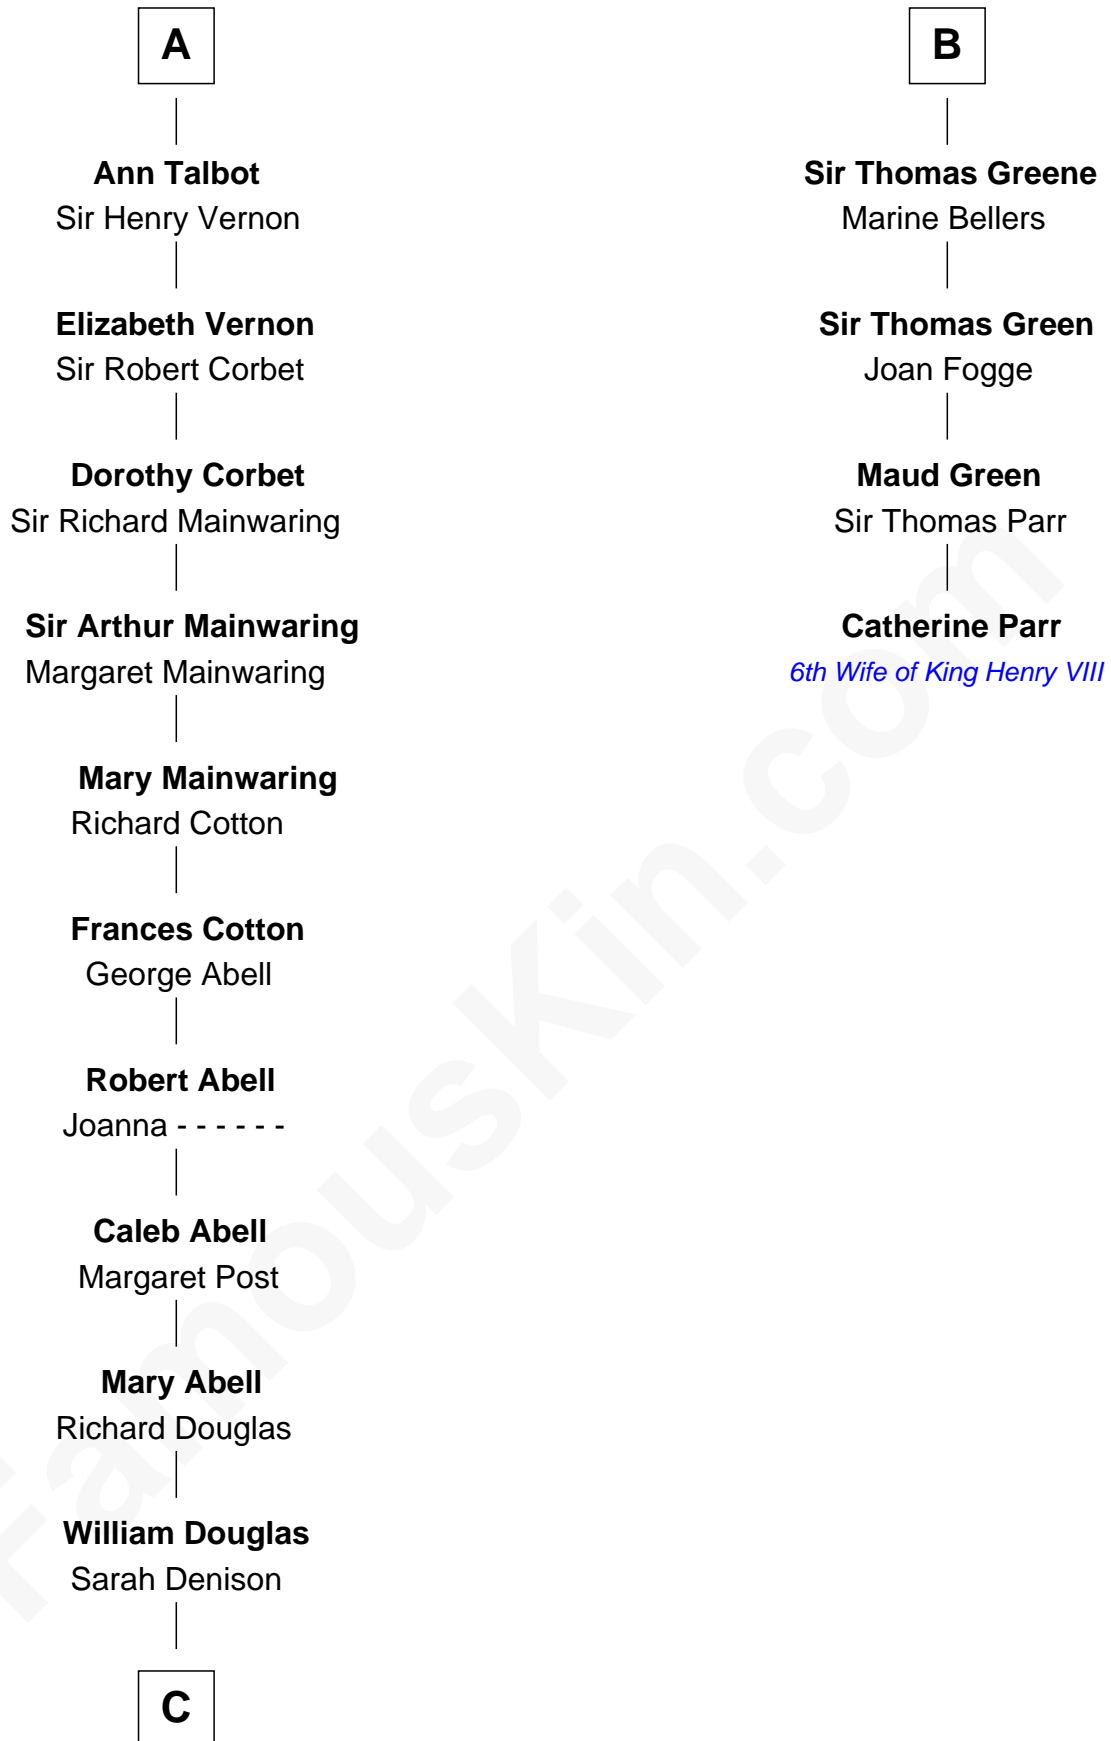

FamousKin.com Relationship Chart of

Melvyn Douglas

Movie Actor

10th cousin 11 times removed of

Catherine Parr

6th Wife of King Henry VIII

C

Richard Douglas

Lucy Way

Erskine Douglas

Sophia Garrett

Emma Jane Douglas

Col. George Taliaferro Shackelford

Lena Priscilla Shackelford

Edouard Gregory Hesselberg

Melvyn Douglas