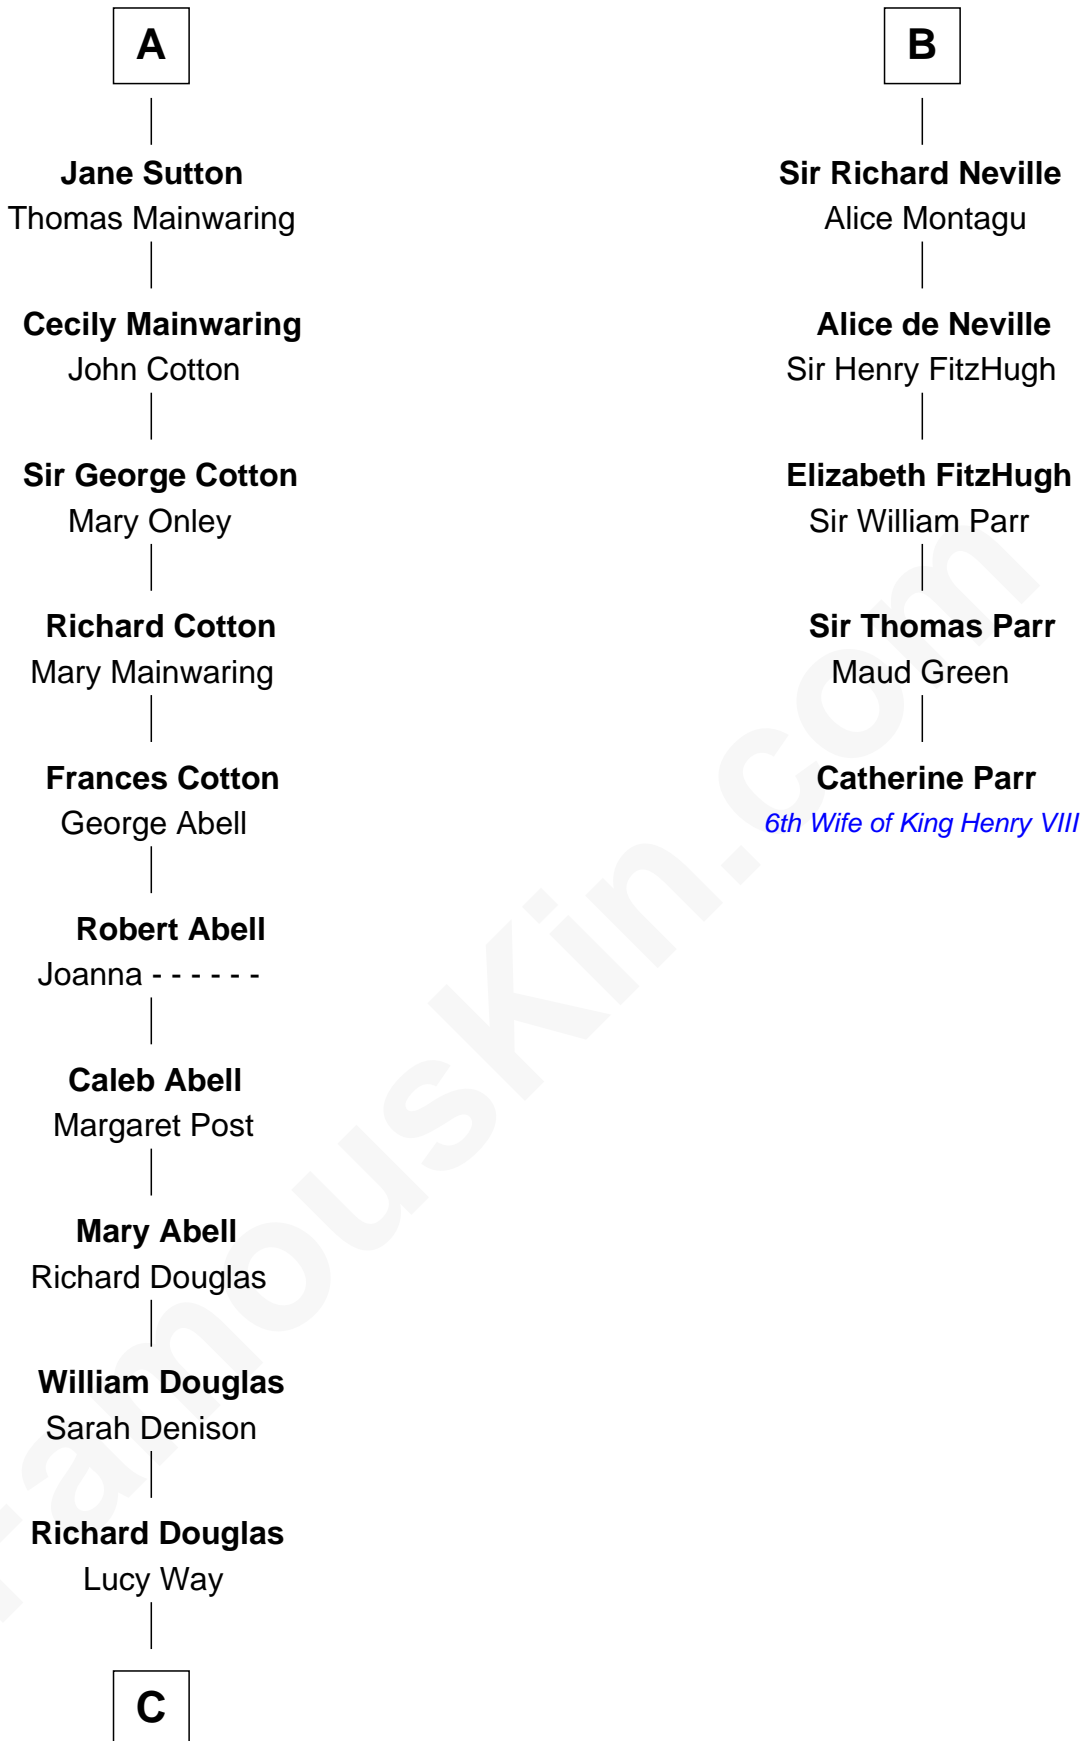

FamousKin.com
Relationship Chart of
Melvyn Douglas
Movie Actor

11th cousin 9 times removed of

Catherine Parr
6th Wife of King Henry VIII

C

—
Erskine Douglas

Sophia Garrett

—
Emma Jane Douglas

Col. George Taliaferro Shackelford

—
Lena Priscilla Shackelford

Edouard Gregory Hesselberg

—
Melvyn Douglas

Movie Actor

FamousKin.com