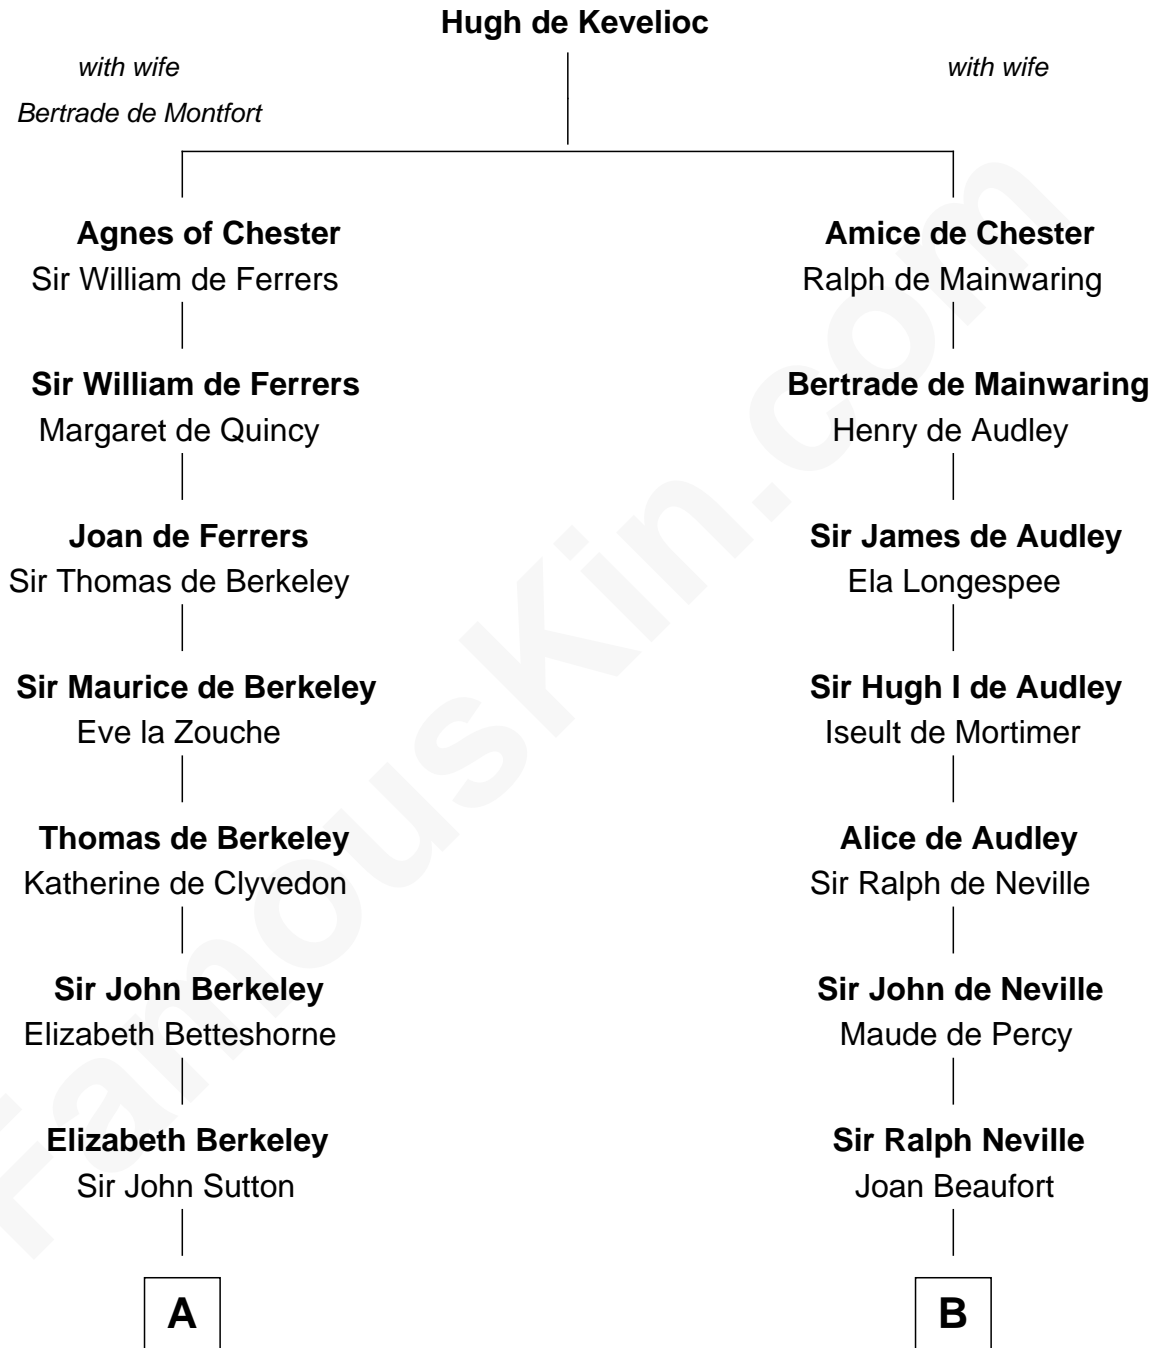

FamousKin.com
Relationship Chart of
Melvyn Douglas
Movie Actor

11th cousin 9 times removed of

Catherine Parr
6th Wife of King Henry VIII

C

—
Erskine Douglas

Sophia Garrett

—
Emma Jane Douglas

Col. George Taliaferro Shackelford

—
Lena Priscilla Shackelford

Edouard Gregory Hesselberg

—
Melvyn Douglas

Movie Actor

FamousKin.com