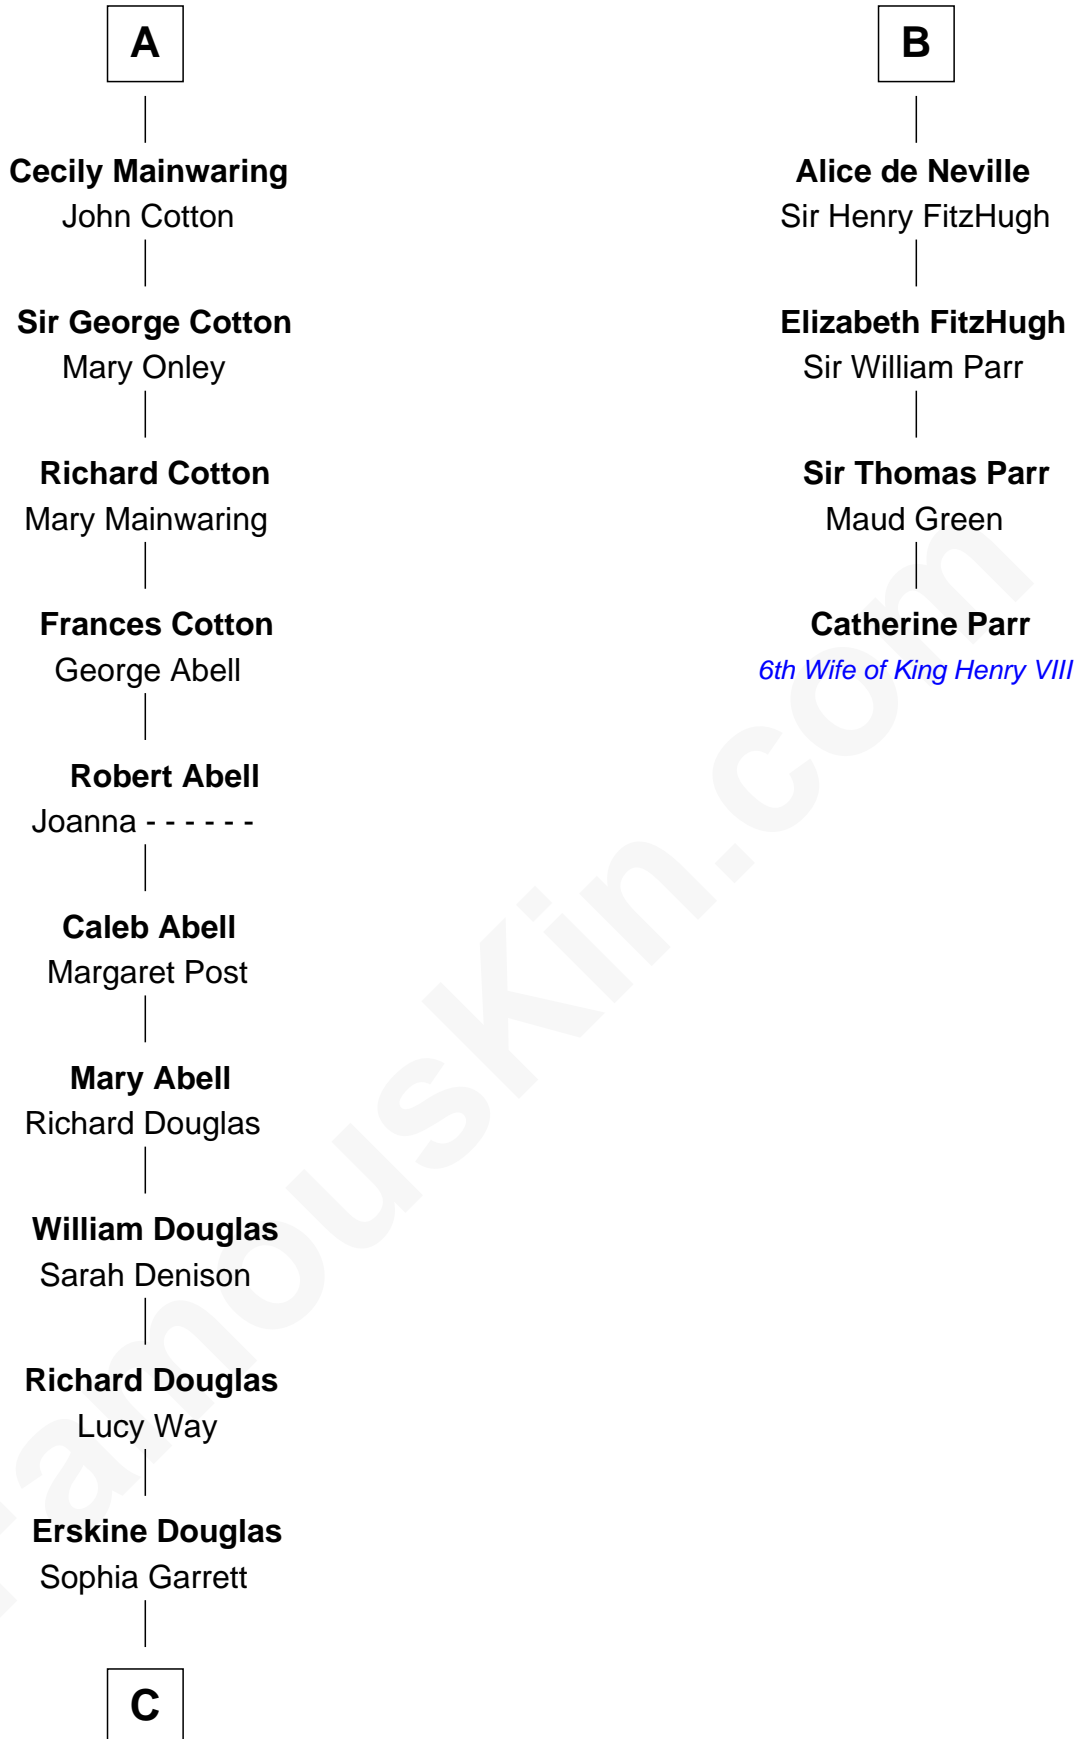

# FamousKin.com Relationship Chart of

**Melvyn Douglas**

*Movie Actor*

10th cousin 9 times removed of

**Catherine Parr**

*6th Wife of King Henry VIII*

**C**

—  
**Emma Jane Douglas**  
Col. George Taliaferro Shackelford

—  
**Lena Priscilla Shackelford**  
Edouard Gregory Hesselberg

—  
**Melvyn Douglas**  
*Movie Actor*

FamousKin.com