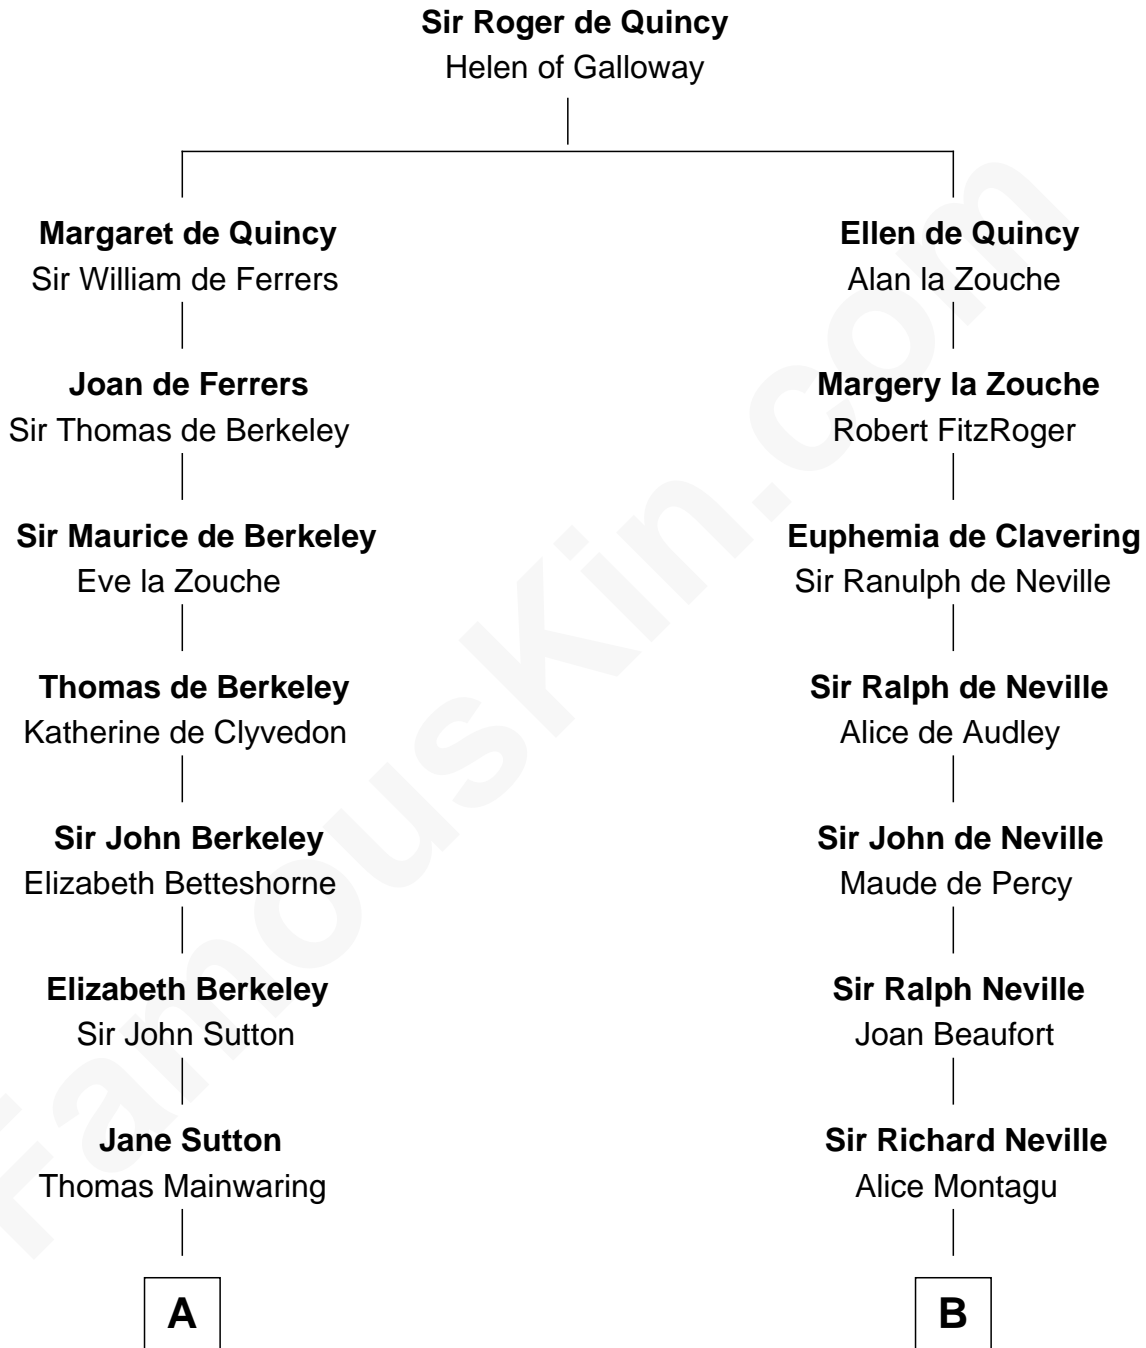

# FamousKin.com Relationship Chart of

**Melvyn Douglas**

*Movie Actor*

10th cousin 9 times removed of

**Catherine Parr**

*6th Wife of King Henry VIII*

**C**

—  
**Emma Jane Douglas**  
Col. George Taliaferro Shackelford

—  
**Lena Priscilla Shackelford**  
Edouard Gregory Hesselberg

—  
**Melvyn Douglas**  
*Movie Actor*

FamousKin.com