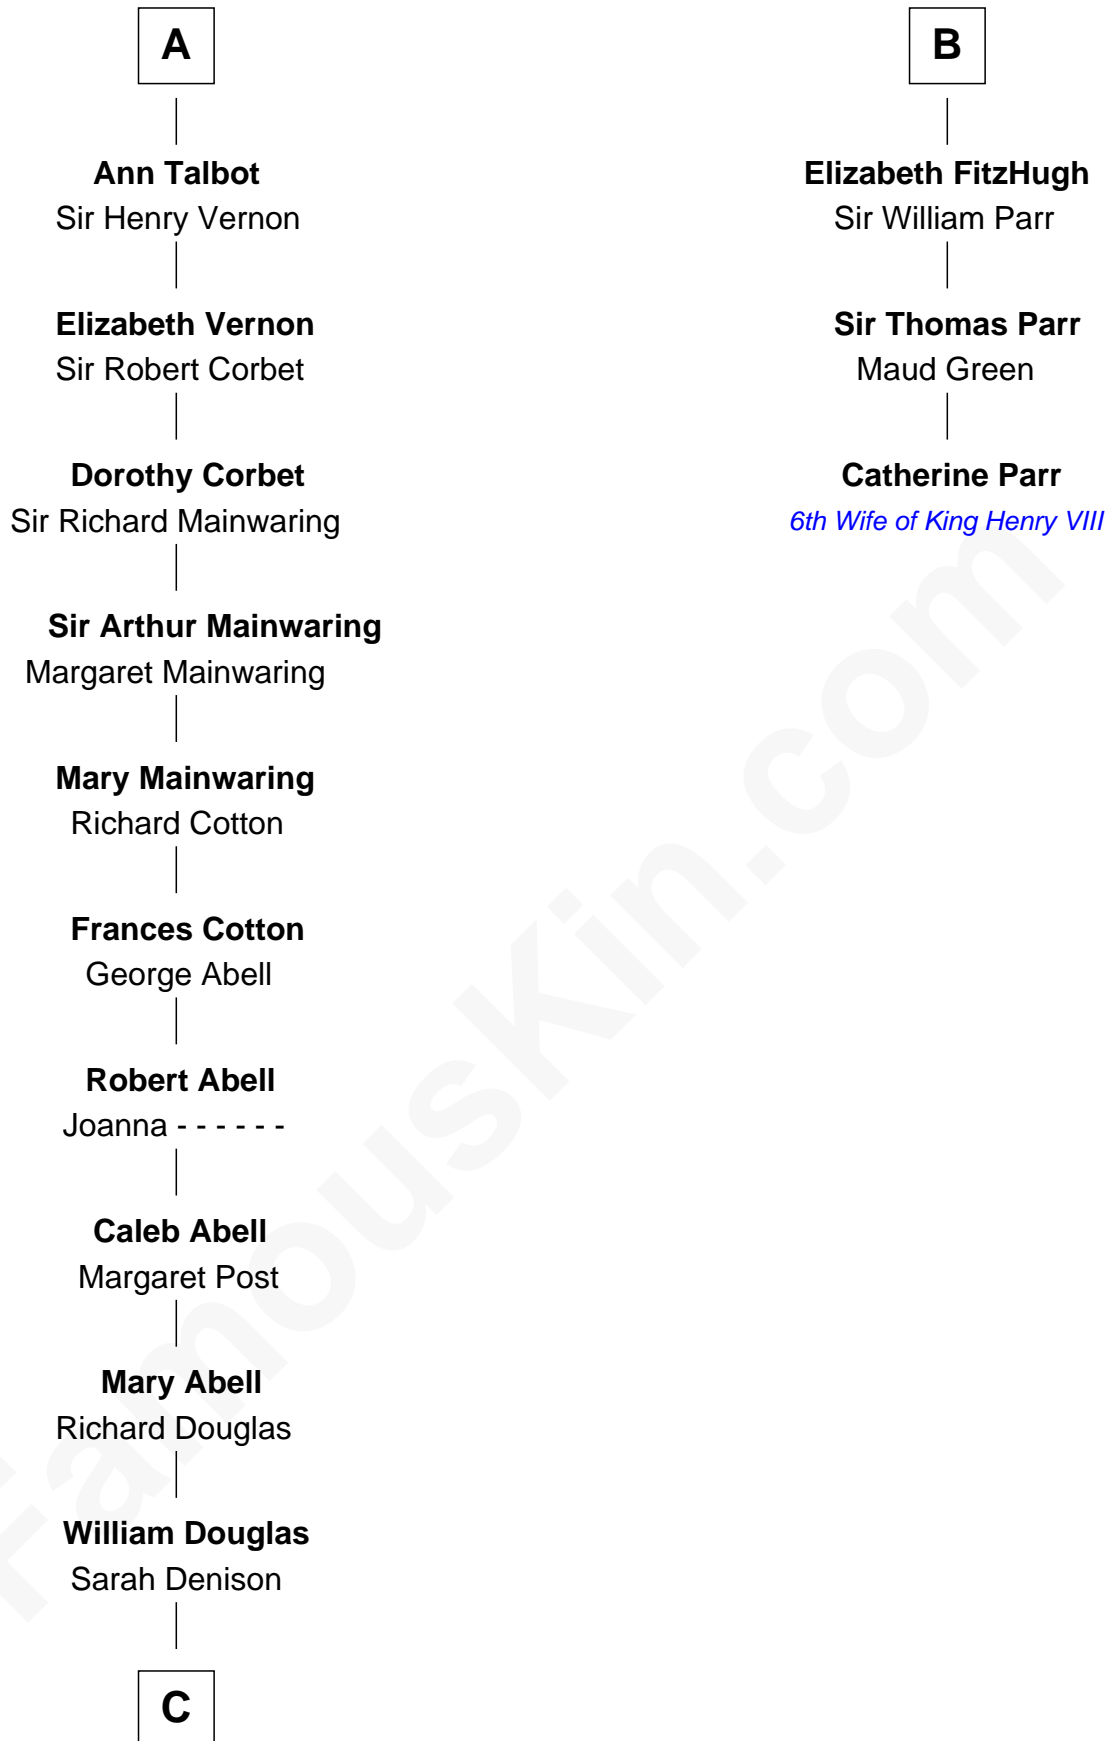

## Relationship Chart of

**Melvyn Douglas**

*Movie Actor*

9th cousin 12 times removed of

**Catherine Parr**

*6th Wife of King Henry VIII*

**Sir William de Ros**

Lucy FitzPiers

**C**

Richard Douglas

Lucy Way

Erskine Douglas

Sophia Garrett

Emma Jane Douglas

Col. George Taliaferro Shackelford

Lena Priscilla Shackelford