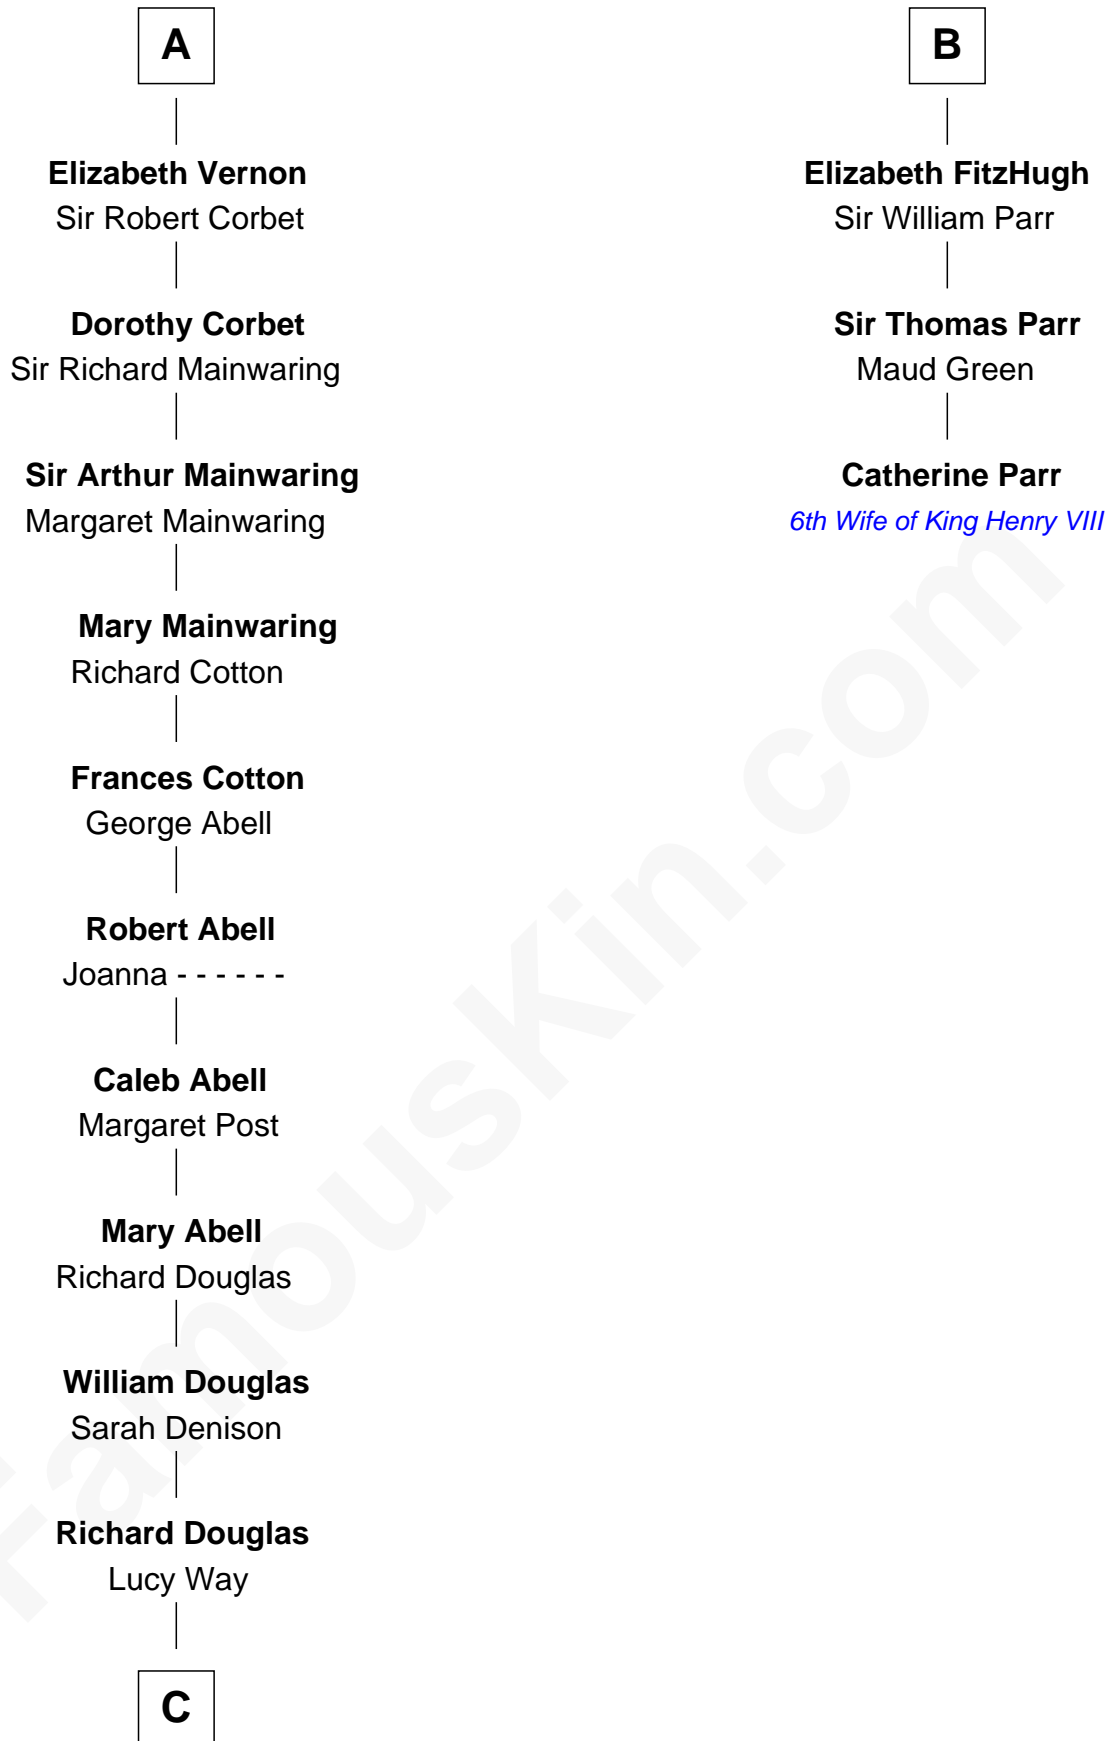

FamousKin.com Relationship Chart of

Melvyn Douglas

Movie Actor

9th cousin 11 times removed of

Catherine Parr

6th Wife of King Henry VIII

C

—
Erskine Douglas

Sophia Garrett

—
Emma Jane Douglas

Col. George Taliaferro Shackelford

—
Lena Priscilla Shackelford

Edouard Gregory Hesselberg

—
Melvyn Douglas

Movie Actor

FamousKin.com