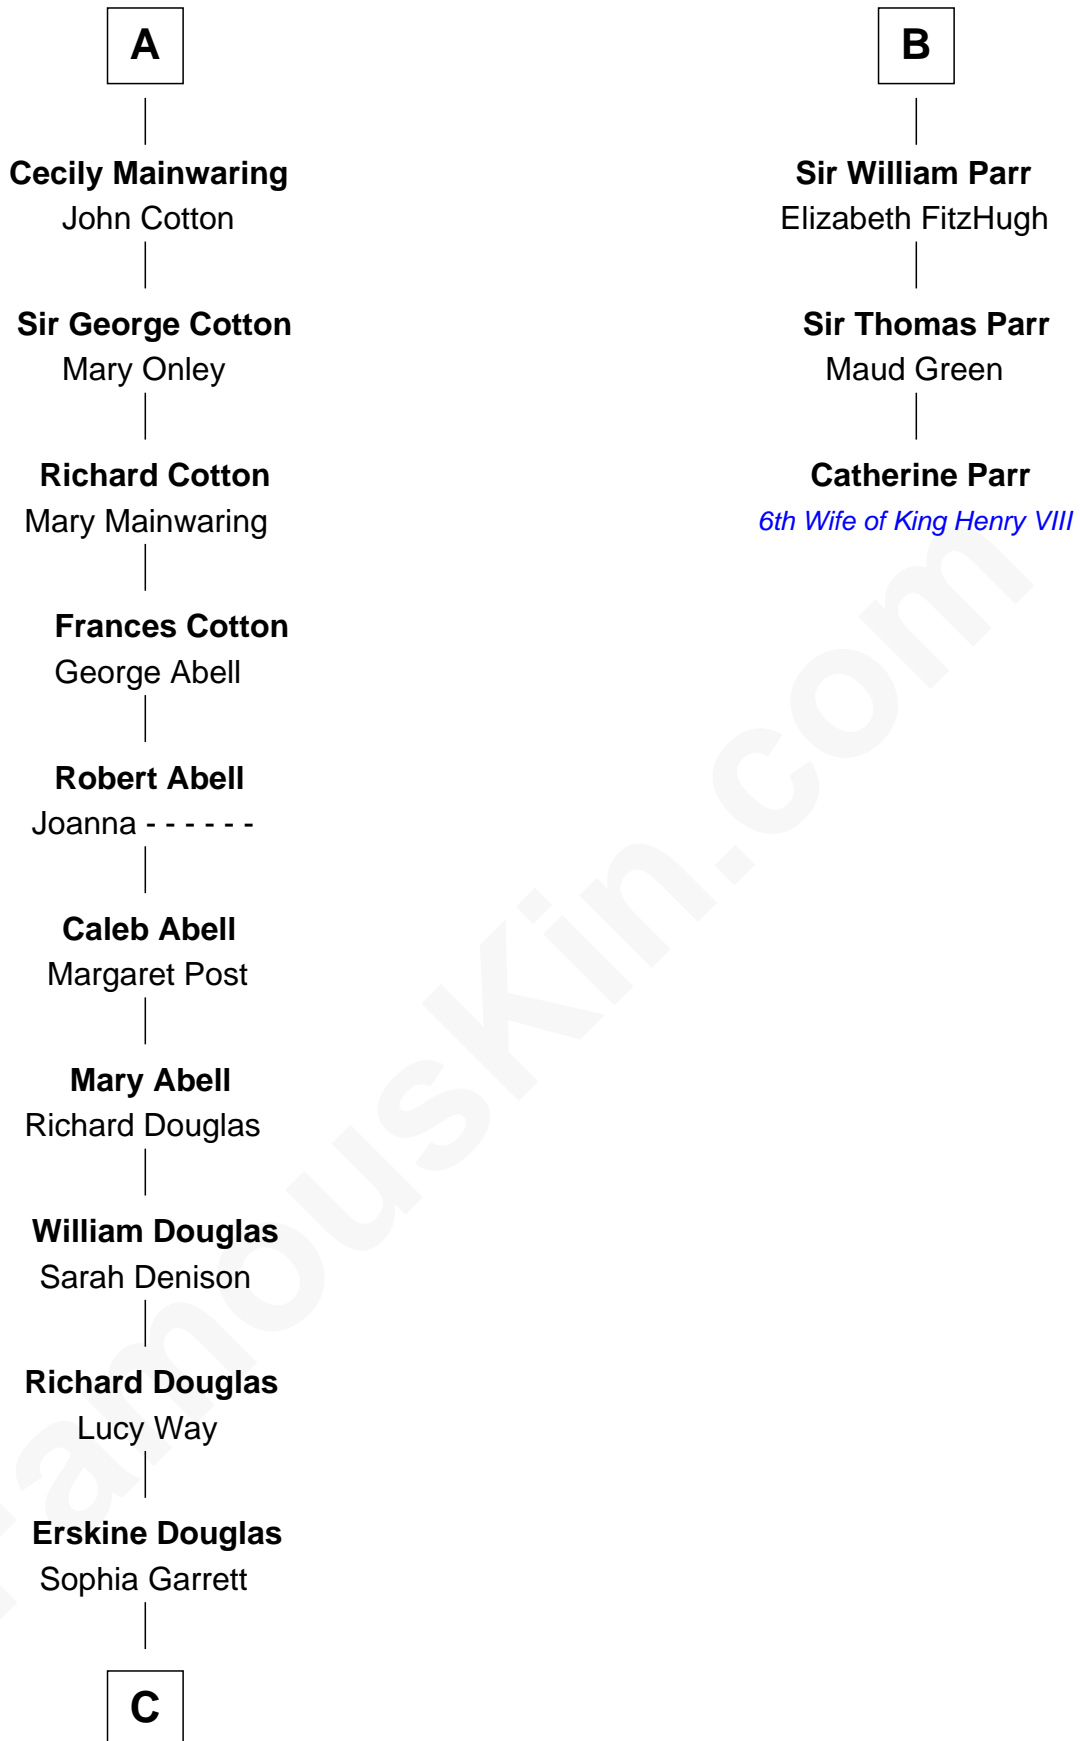

FamousKin.com Relationship Chart of

Melvyn Douglas

Movie Actor

9th cousin 10 times removed of

Catherine Parr

6th Wife of King Henry VIII

C

—
Emma Jane Douglas
Col. George Taliaferro Shackelford

—
Lena Priscilla Shackelford
Edouard Gregory Hesselberg

—
Melvyn Douglas
Movie Actor

FamousKin.com