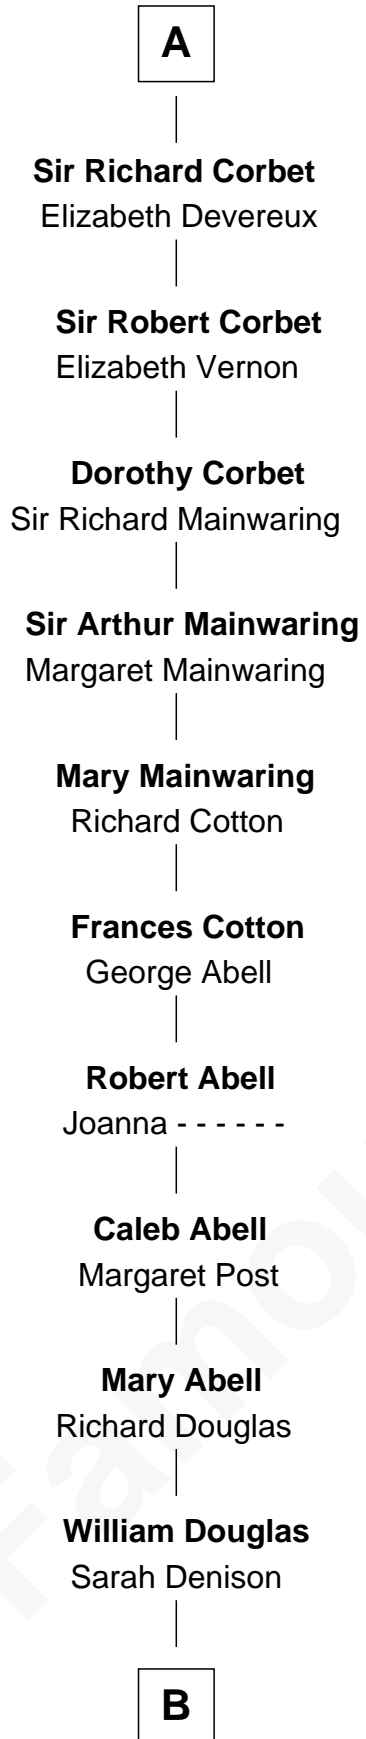

FamousKin.com

Relationship Chart of

Melvyn Douglas

Movie Actor

5th cousin 16 times removed of

Catherine Parr

6th Wife of King Henry VIII

Sir Gilbert Talbot

Pernel le Boteler

Elizabeth Talbot

Sir Henry de Grey

Richard Grey

Blanche de la Vache

Alice Grey

Sir William Burley

Elizabeth Burley

Sir Richard Talbot

Ankaret le Strange

Mary Talbot

Sir Thomas Greene

Sir Thomas Greene

Marine Bellers

Sir Thomas Green

Joan Fogge

Maud Green

Sir Thomas Parr

Catherine Parr

6th Wife of King Henry VIII

B

Richard Douglas

Lucy Way

Erskine Douglas