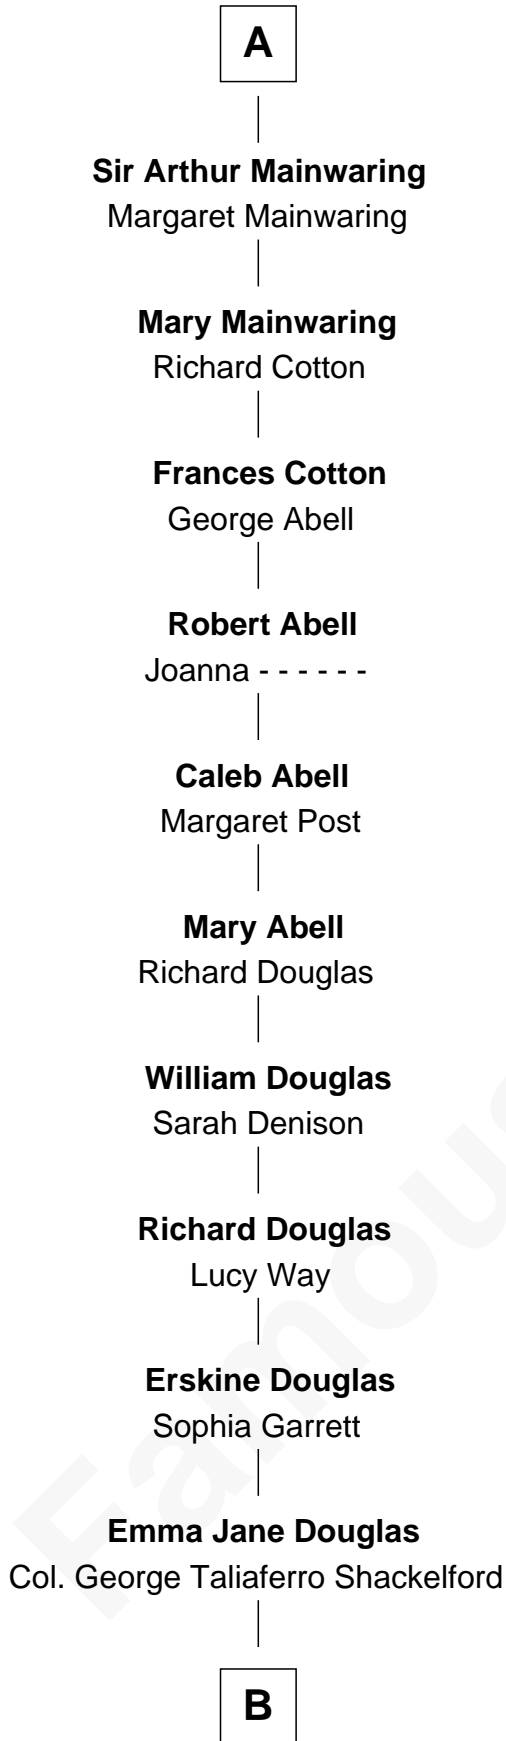

## Relationship Chart of

**Melvyn Douglas**

*Movie Actor*

6th cousin 12 times removed of

**Catherine Parr**

*6th Wife of King Henry VIII*

**Sir James le Boteler**

Eleanor de Bohun

**B**

—  
**Lena Priscilla Shackelford**  
Edouard Gregory Hesselberg

—  
**Melvyn Douglas**  
*Movie Actor*

FamousKin.com