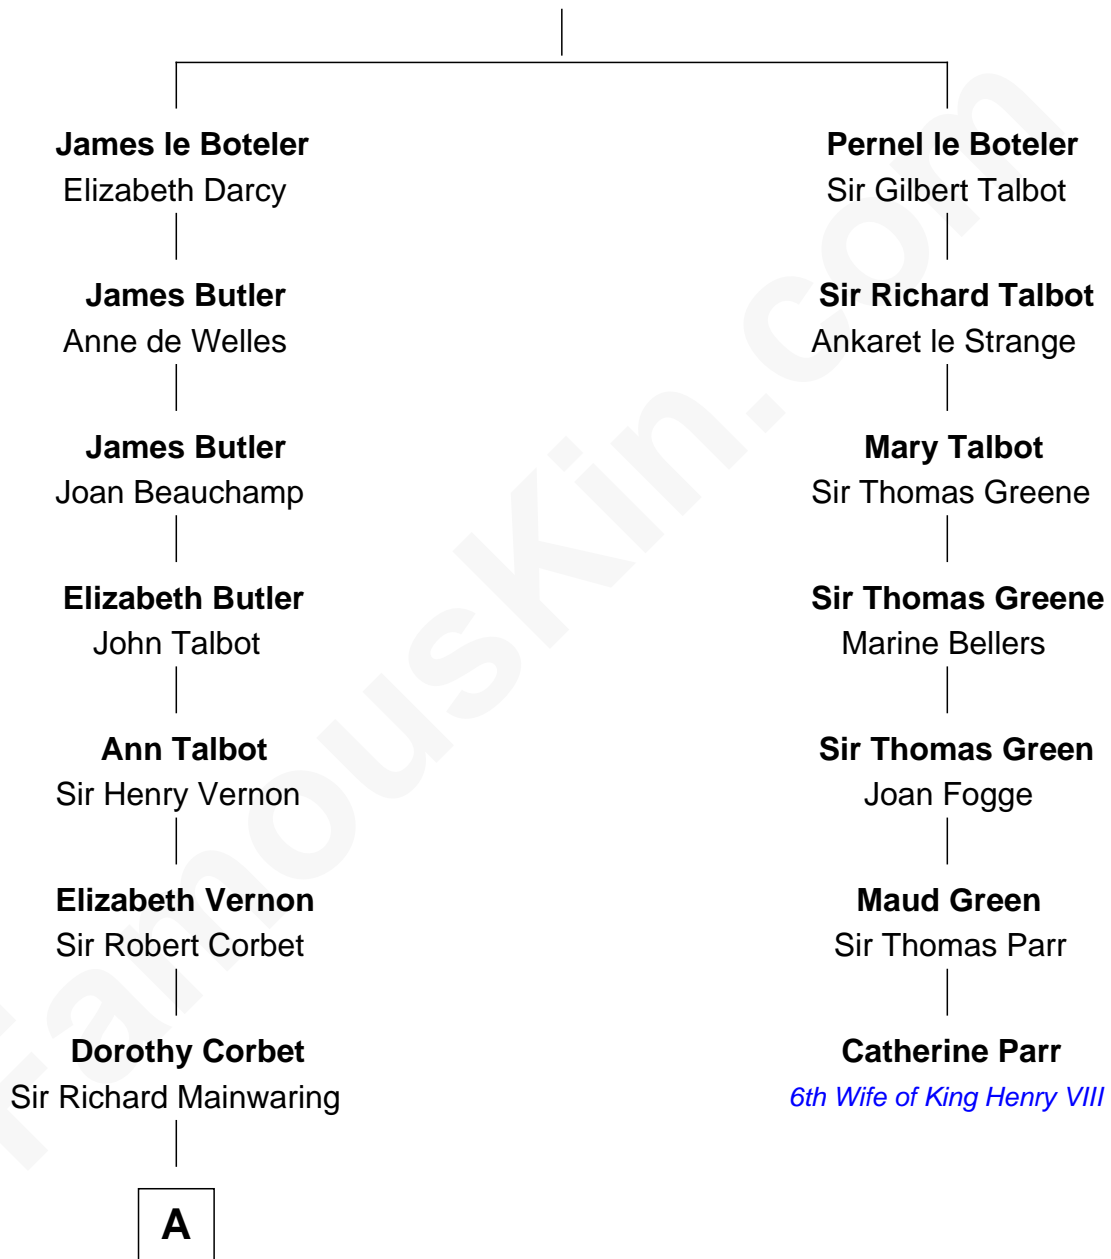

## Relationship Chart of

**Melvyn Douglas**

*Movie Actor*

6th cousin 12 times removed of

**Catherine Parr**

*6th Wife of King Henry VIII*

**Sir James le Boteler**

Eleanor de Bohun

**B**

—  
**Lena Priscilla Shackelford**  
Edouard Gregory Hesselberg

—  
**Melvyn Douglas**  
*Movie Actor*

FamousKin.com