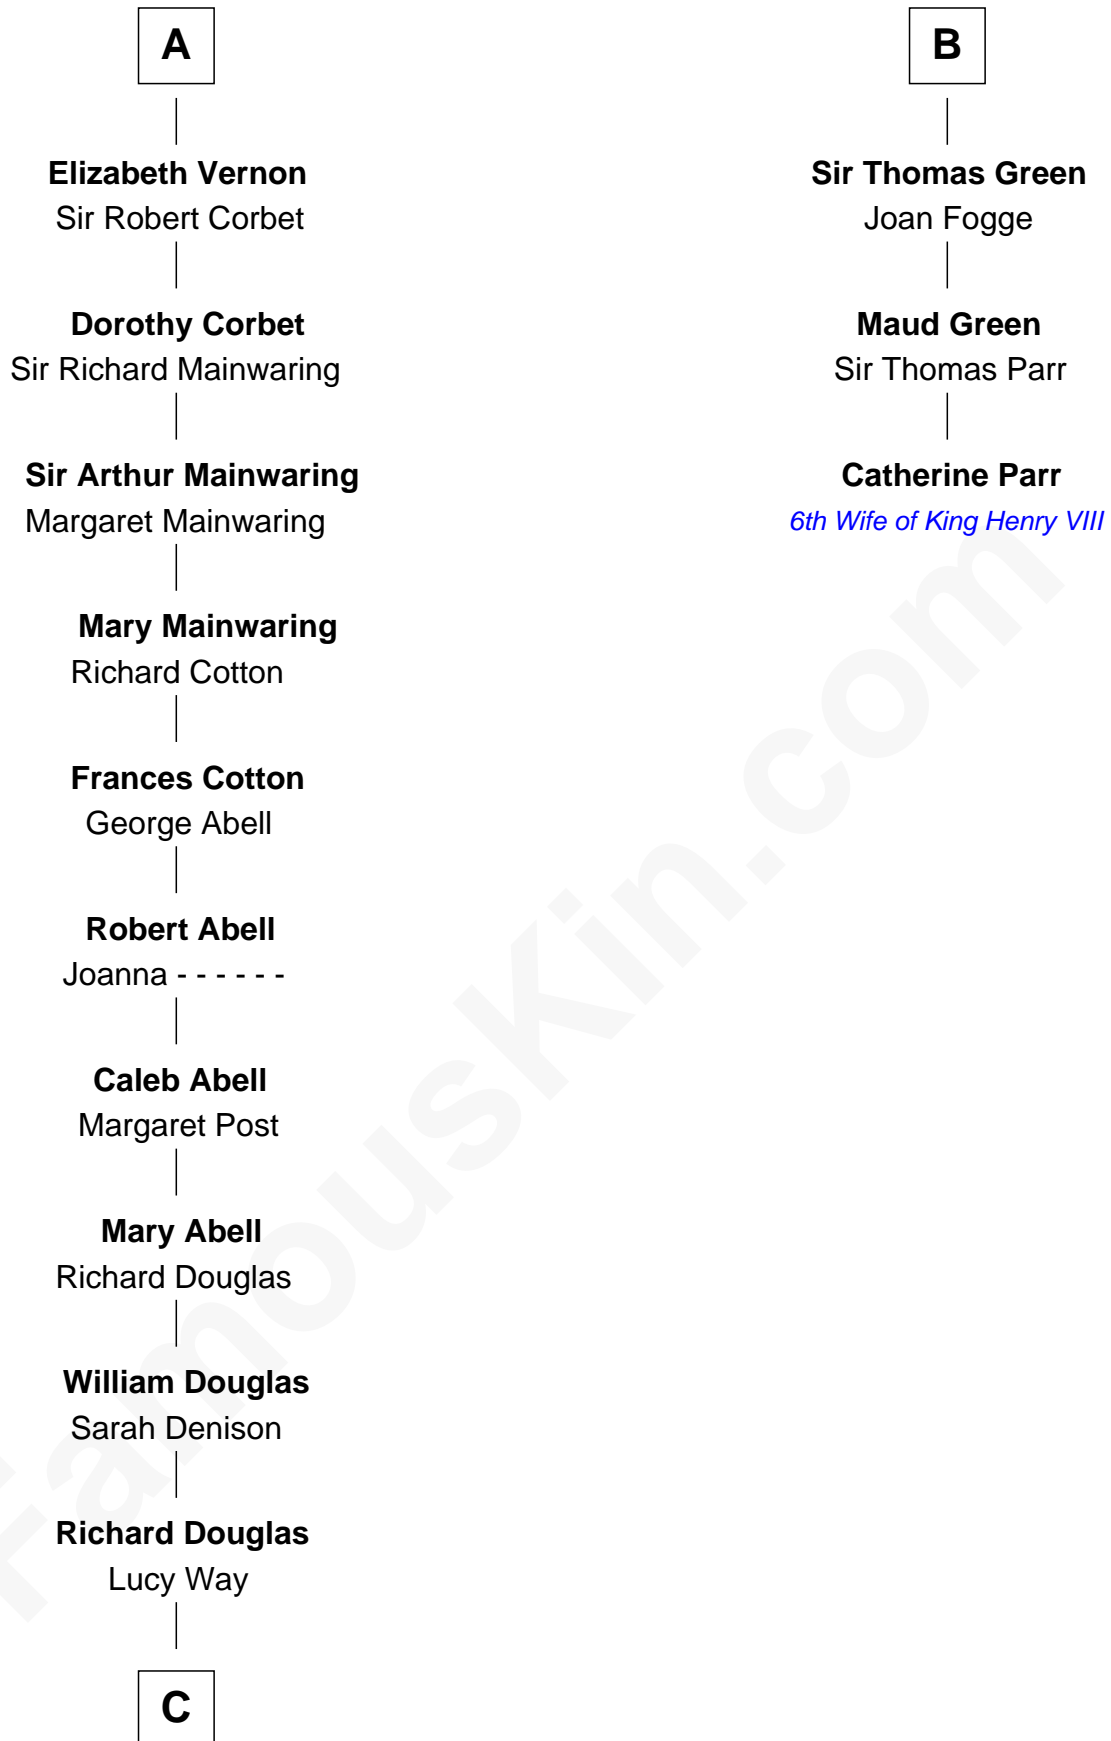

FamousKin.com
Relationship Chart of
Melvyn Douglas
Movie Actor

9th cousin 11 times removed of
Catherine Parr
6th Wife of King Henry VIII

C

—
Erskine Douglas

Sophia Garrett

—
Emma Jane Douglas

Col. George Taliaferro Shackelford

—
Lena Priscilla Shackelford

Edouard Gregory Hesselberg

—
Melvyn Douglas

Movie Actor

FamousKin.com