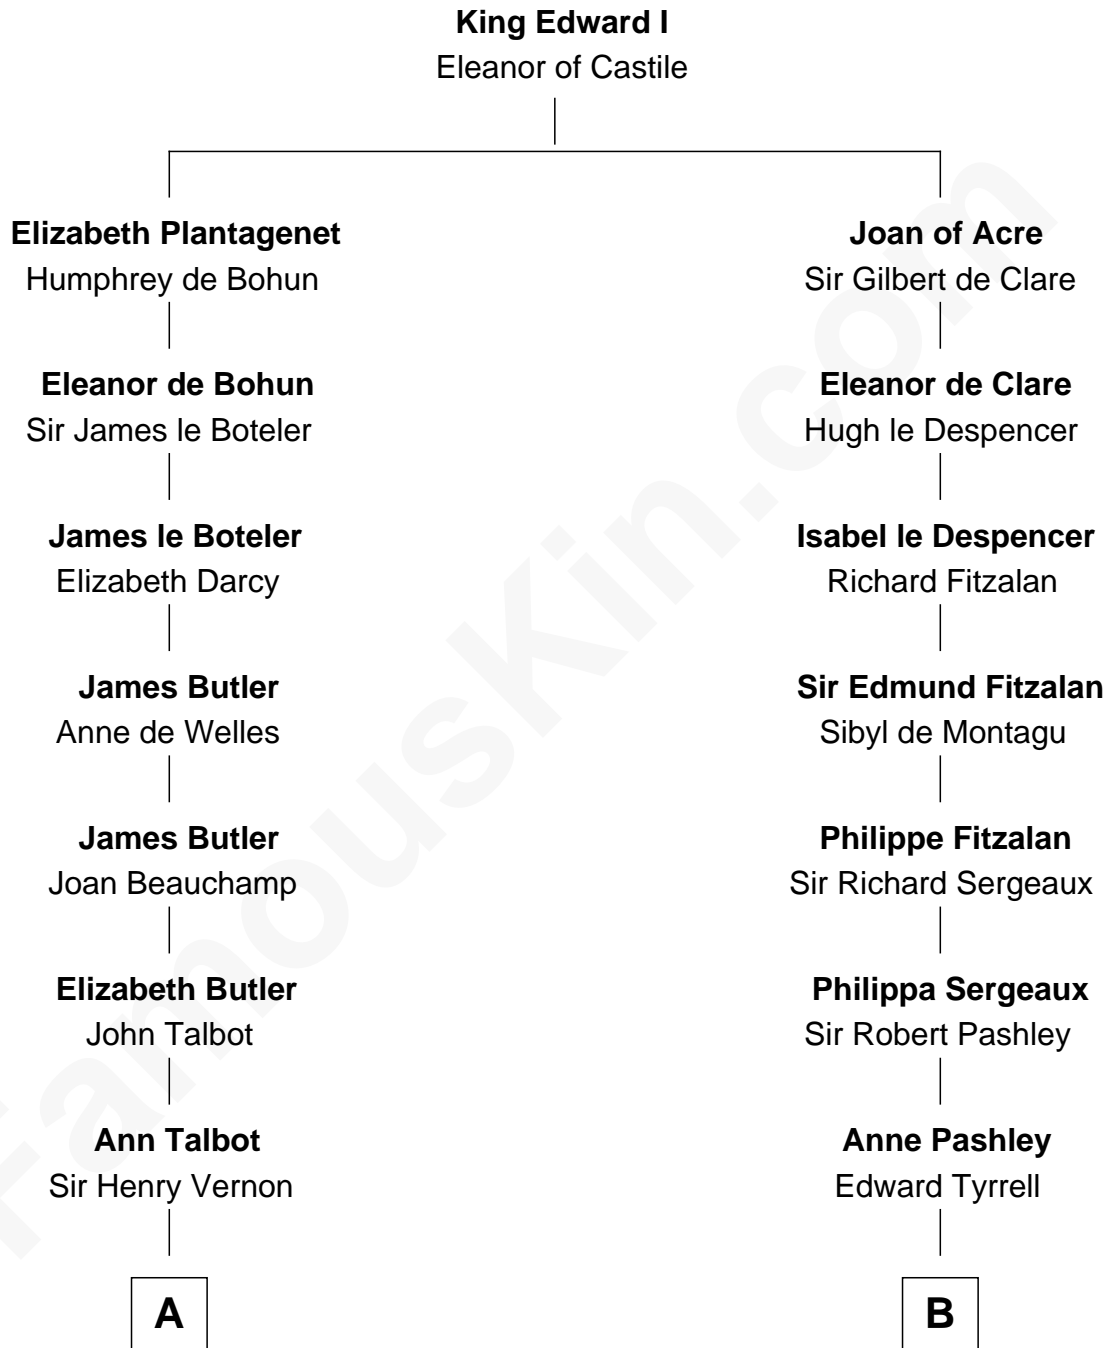

FamousKin.com Relationship Chart of

Melvyn Douglas

Movie Actor

20th cousin of

General James Longstreet

Confederate Army - U.S. Civil War

C

Erskine Douglas

Sophia Garrett

Emma Jane Douglas

Col. George Taliaferro Shackelford

Lena Priscilla Shackelford

Edouard Gregory Hesselberg

Melvyn Douglas

Movie Actor

D