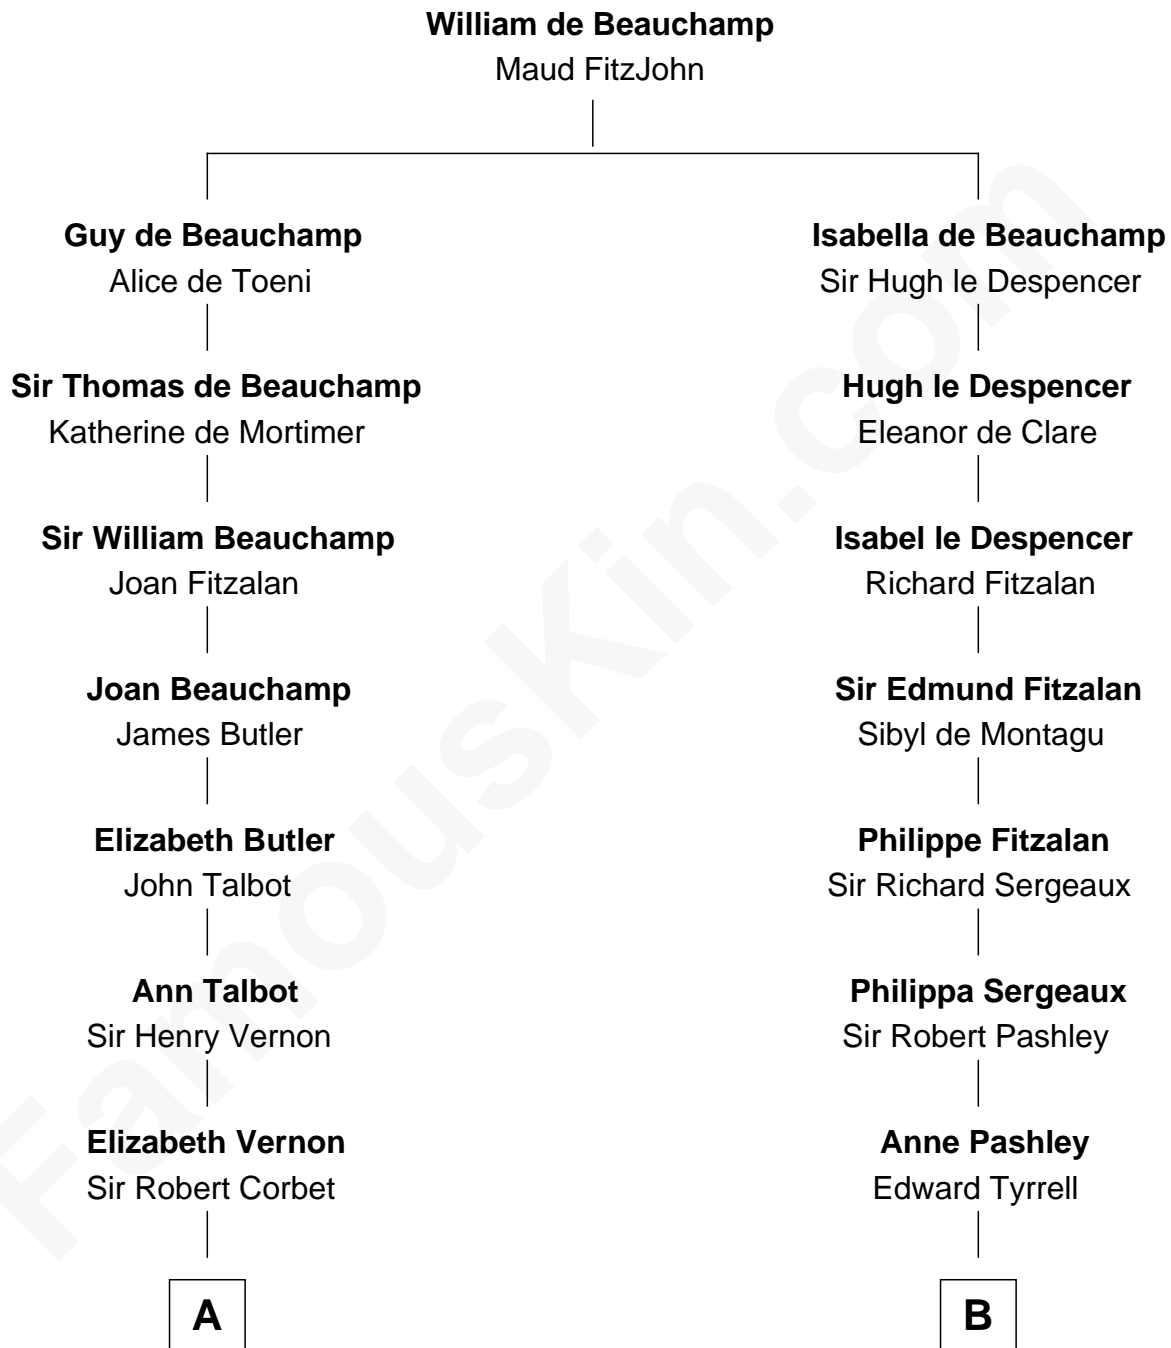

**FamousKin.com**  
**Relationship Chart of**  
**Melvyn Douglas**  
*Movie Actor*

19th cousin 1 time removed of

**General James Longstreet**  
*Confederate Army - U.S. Civil War*

**C**

**Emma Jane Douglas**  
Col. George Taliaferro Shackelford

**Lena Priscilla Shackelford**  
Edouard Gregory Hesselberg

**Melvyn Douglas**  
*Movie Actor*

**D**

**Deliverance Coward**  
James FitzRandolph

**Hannah FitzRandolph**  
William Longstreet

**James Longstreet**  
Mary Anna Dent

**General James Longstreet**  
*Confederate Army - U.S. Civil War*