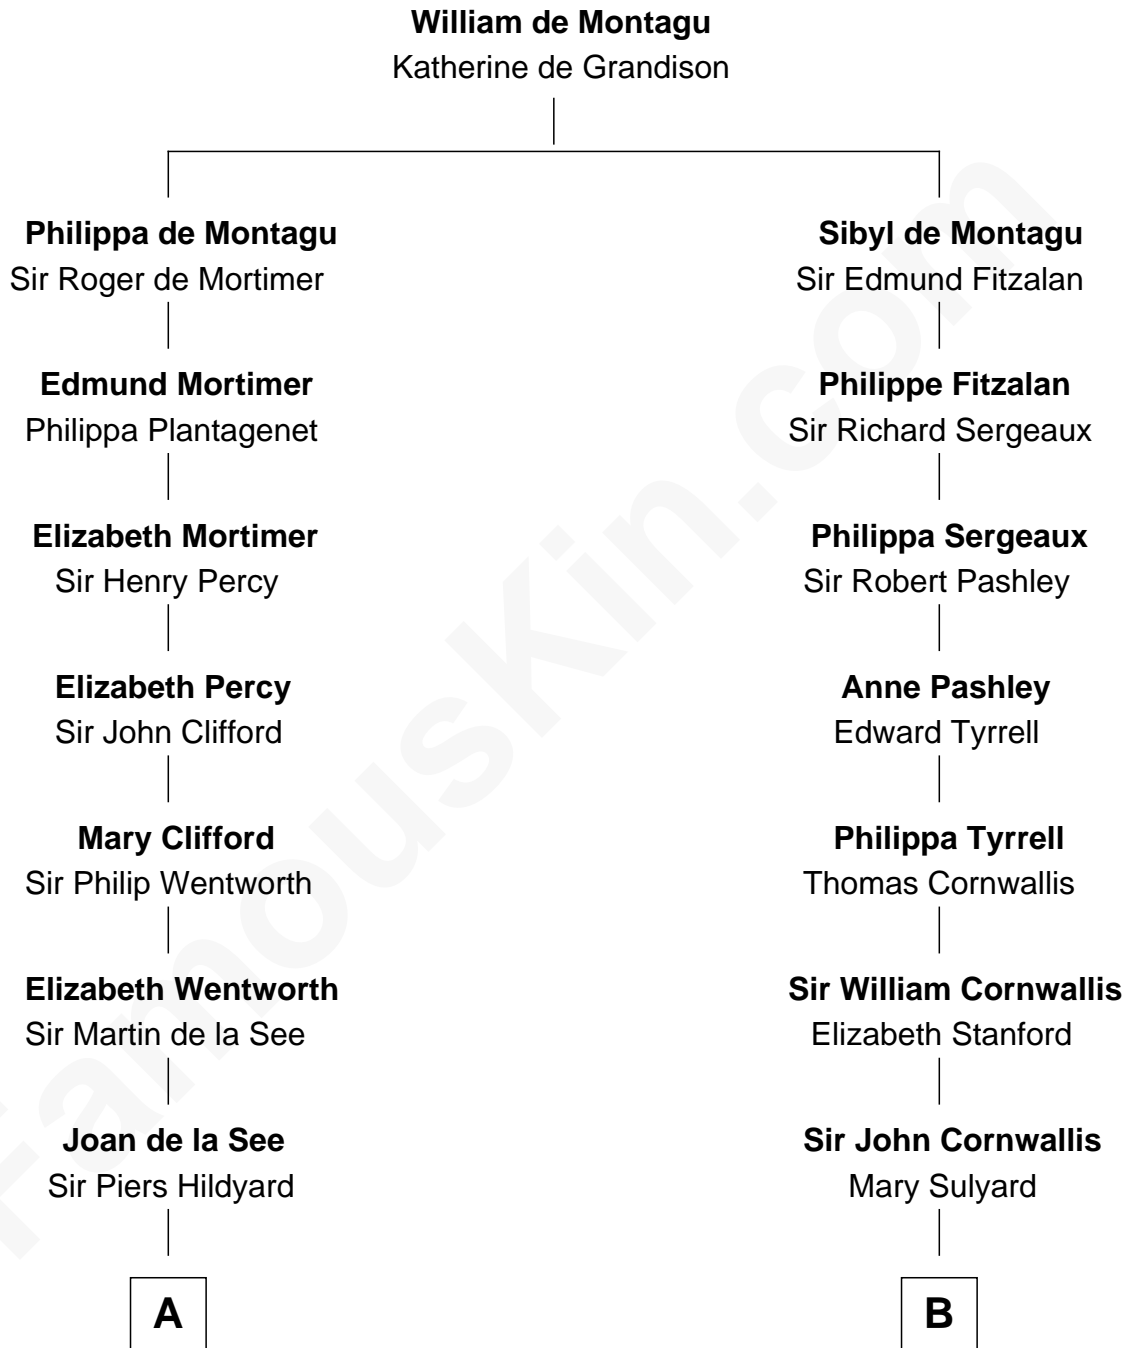

FamousKin.com
Relationship Chart of
Melvyn Douglas
Movie Actor

17th cousin 4 times removed of
General James Longstreet
Confederate Army - U.S. Civil War

C

Nancy Thomson
Thomas Johnson Garrett

Sophia Garrett
Erskine Douglas

Emma Jane Douglas
Col. George Taliaferro Shackelford

Lena Priscilla Shackelford
Edouard Gregory Hesselberg

Melvyn Douglas
Movie Actor

FamousKin.com