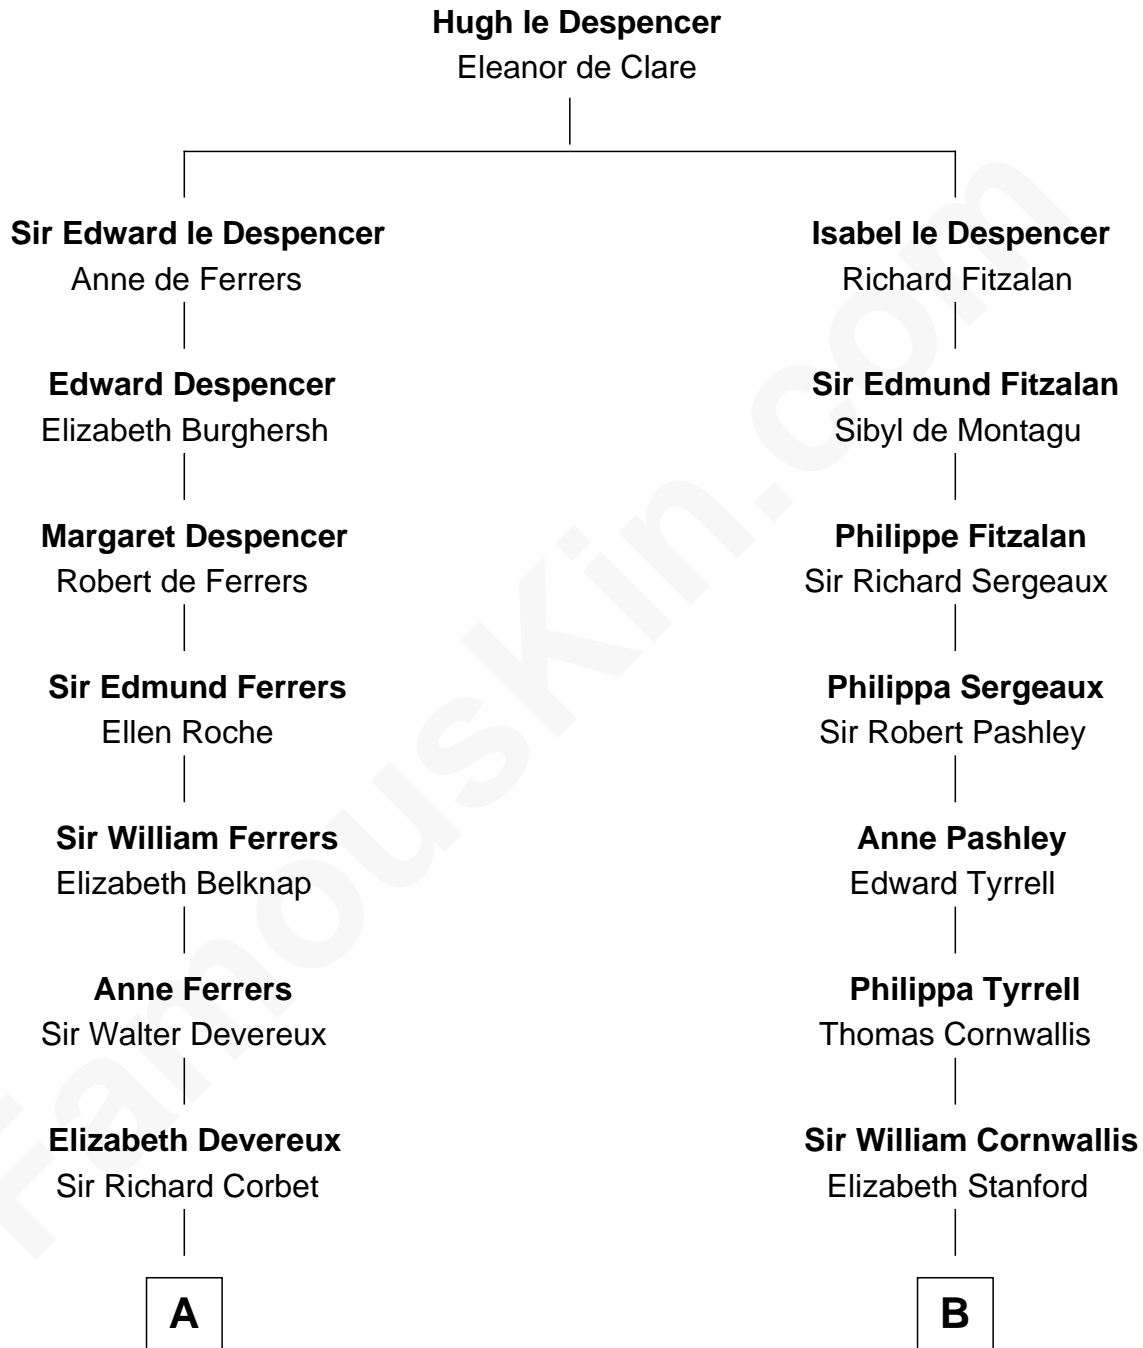

FamousKin.com
Relationship Chart of
Melvyn Douglas
Movie Actor

18th cousin 2 times removed of
General James Longstreet
Confederate Army - U.S. Civil War

C

Erskine Douglas

Sophia Garrett

Emma Jane Douglas

Col. George Taliaferro Shackelford

Lena Priscilla Shackelford

Edouard Gregory Hesselberg

Melvyn Douglas

Movie Actor

D

James Longstreet

Mary Anna Dent

General James Longstreet