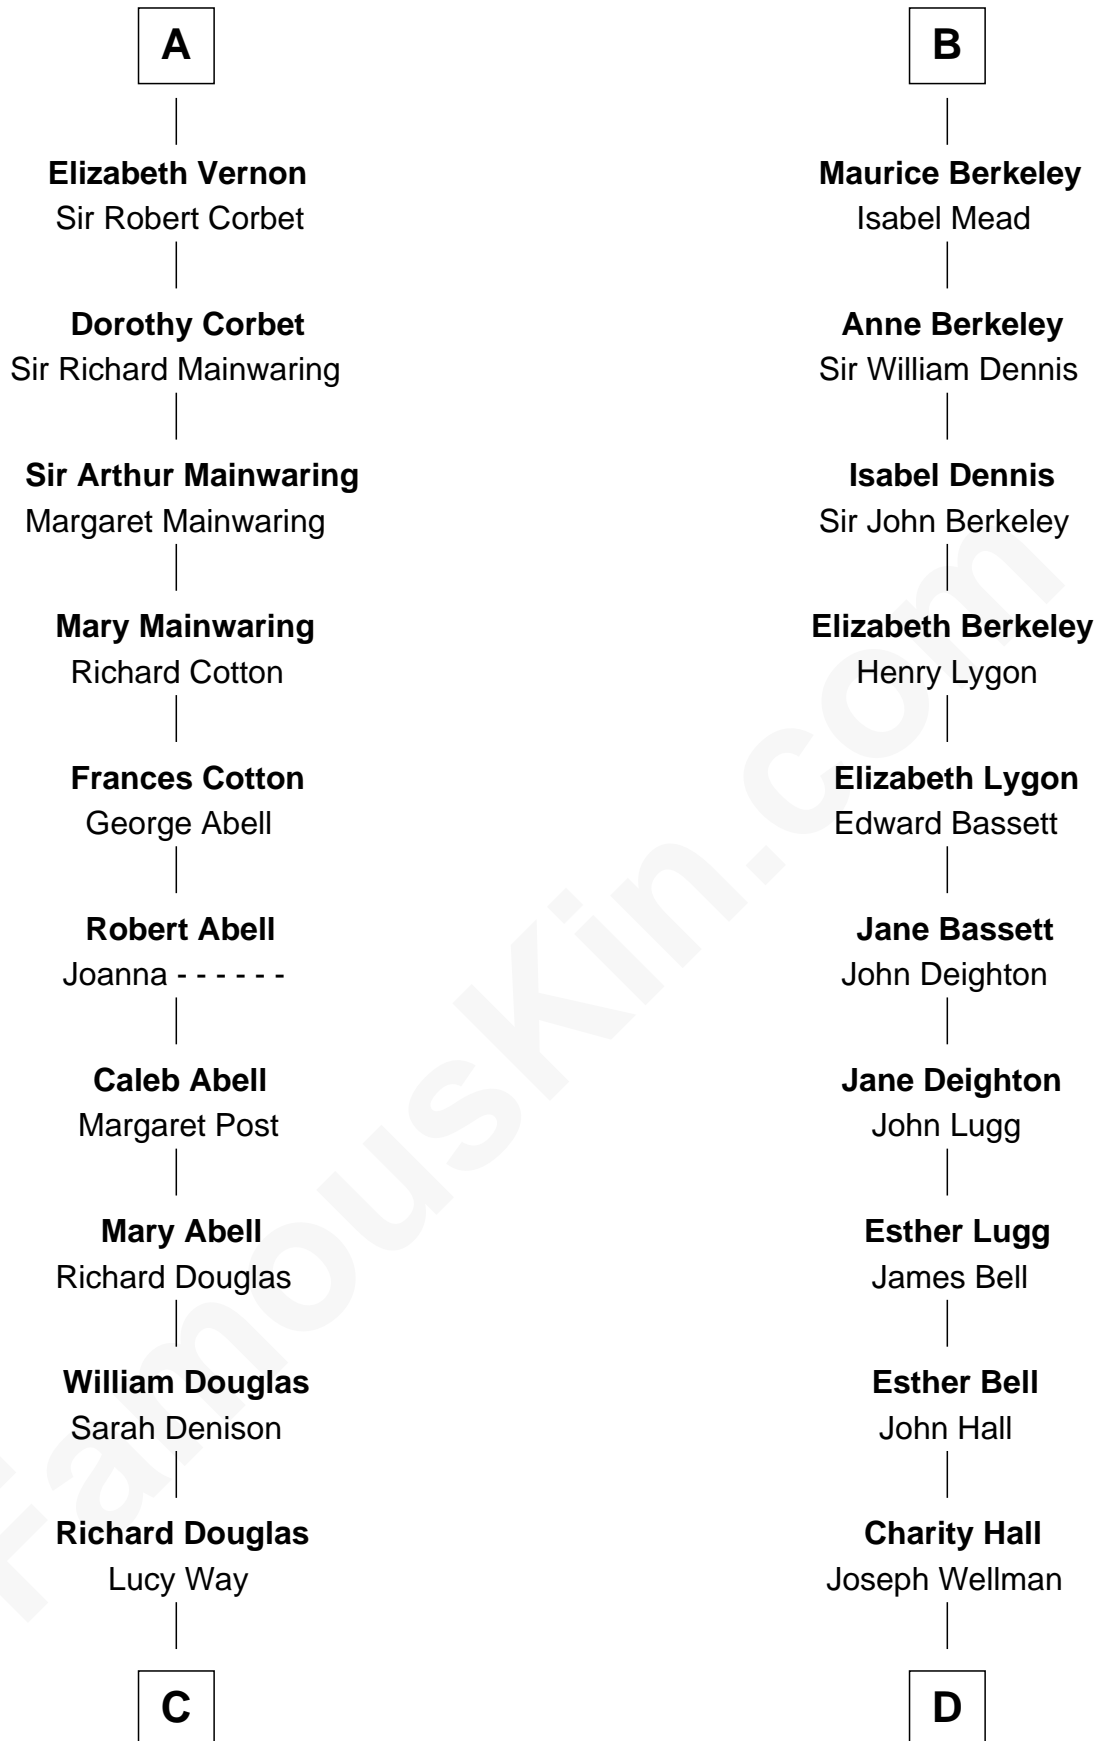

FamousKin.com
Relationship Chart of
Melvyn Douglas
Movie Actor

20th cousin 1 time removed of
Jack London
Author of "The Call of the Wild"

C

Erskine Douglas

Sophia Garrett

Emma Jane Douglas

Col. George Taliaferro Shackelford

Lena Priscilla Shackelford

Edouard Gregory Hesselberg

Melvyn Douglas

Movie Actor

D

Adam Wellman

Esther Mann

Joel Wellman