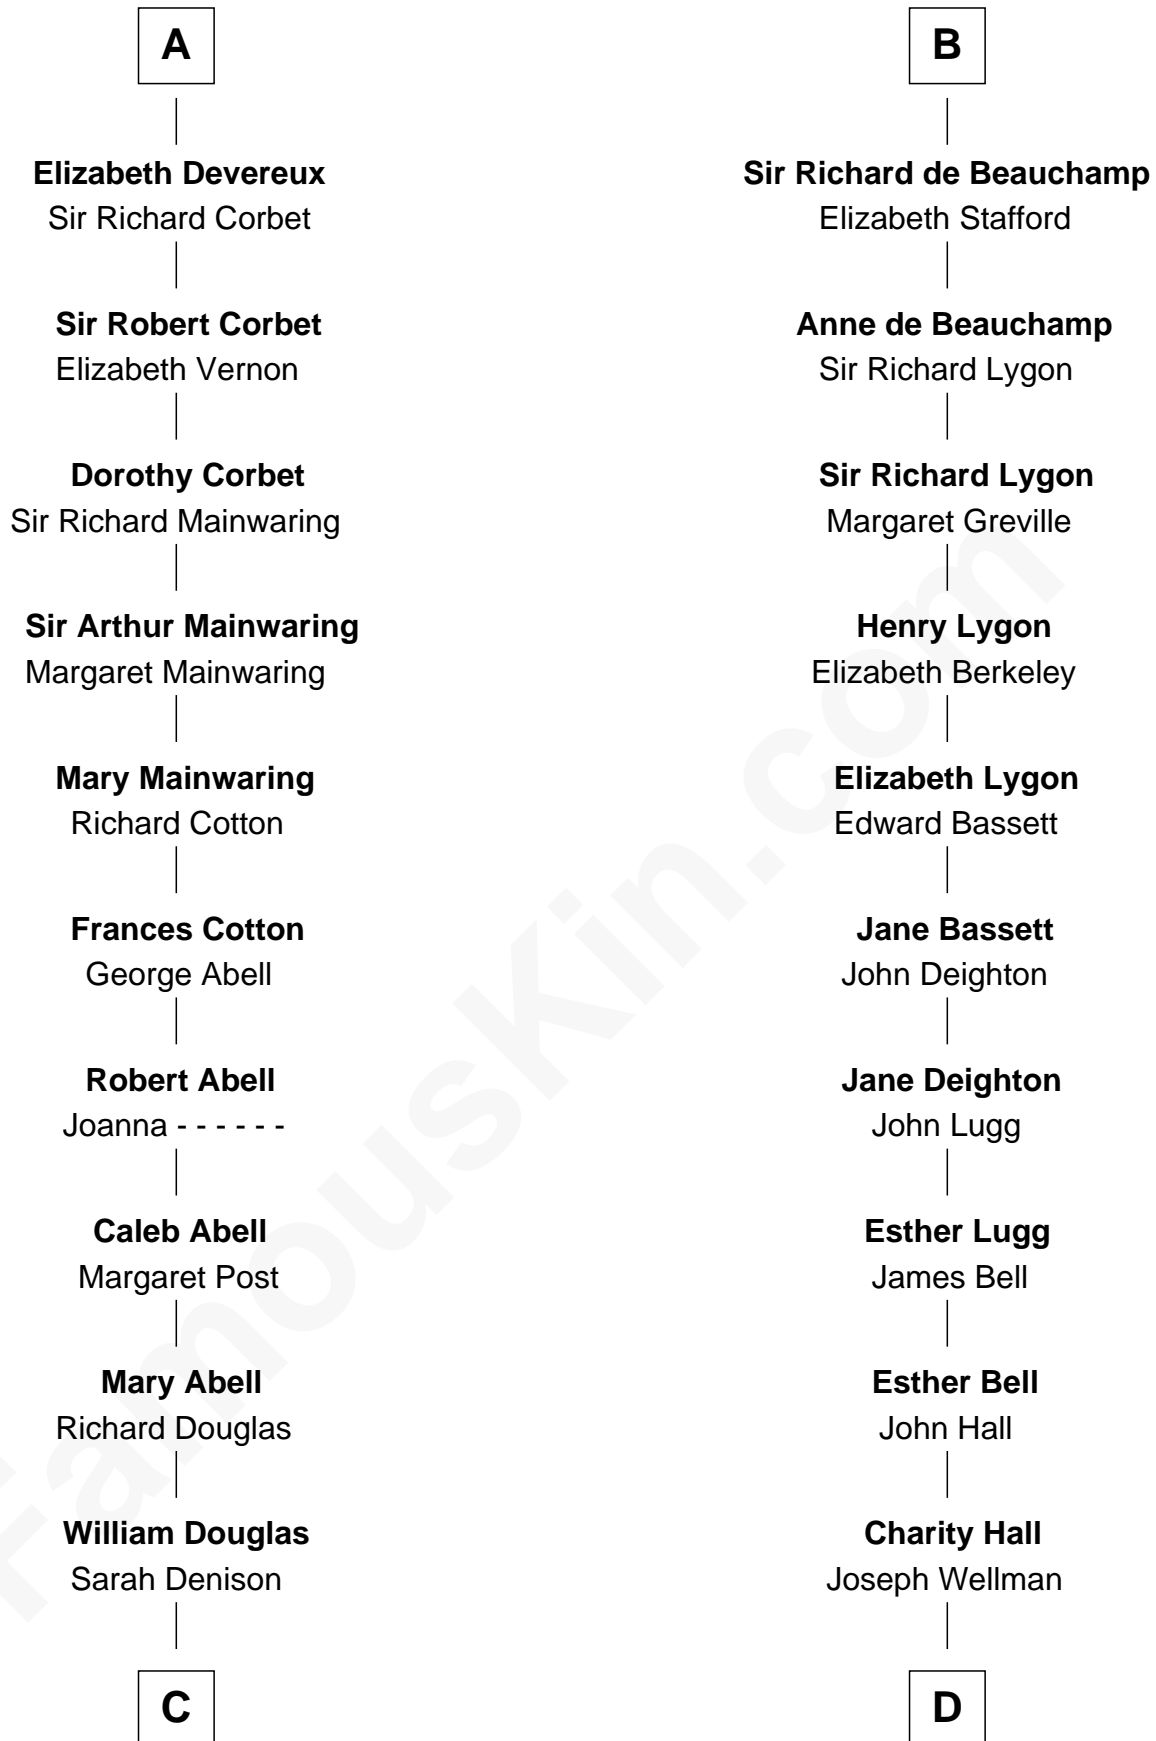

FamousKin.com Relationship Chart of

Melvyn Douglas

Movie Actor

21st cousin of

Jack London

Author of "The Call of the Wild"

Sir Edmund Mortimer

Margaret de Fiennes

C

Richard Douglas

Lucy Way

Erskine Douglas

Sophia Garrett

Emma Jane Douglas

Col. George Taliaferro Shackelford

Lena Priscilla Shackelford