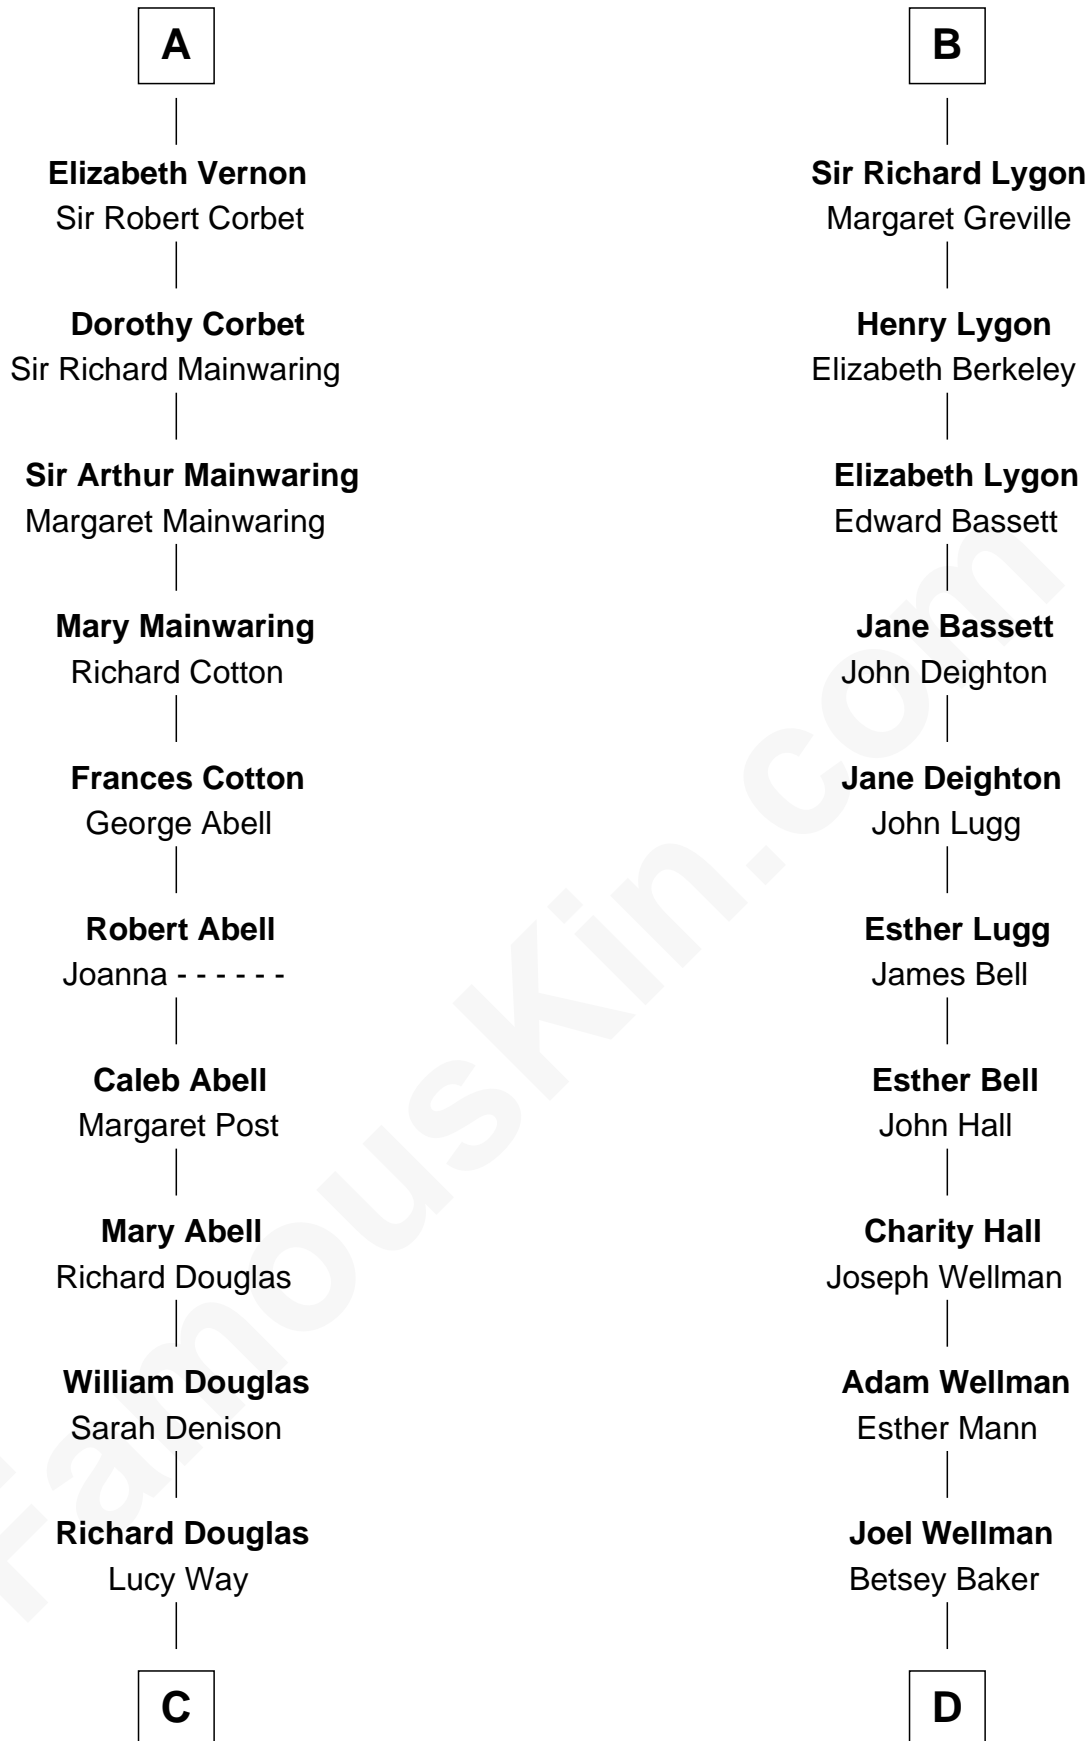

FamousKin.com Relationship Chart of

Melvyn Douglas

Movie Actor

19th cousin 1 time removed of

Jack London

Author of "The Call of the Wild"

C

Erskine Douglas

Sophia Garrett

Emma Jane Douglas

Col. George Taliaferro Shackelford

Lena Priscilla Shackelford

Edouard Gregory Hesselberg

Melvyn Douglas

Movie Actor

D