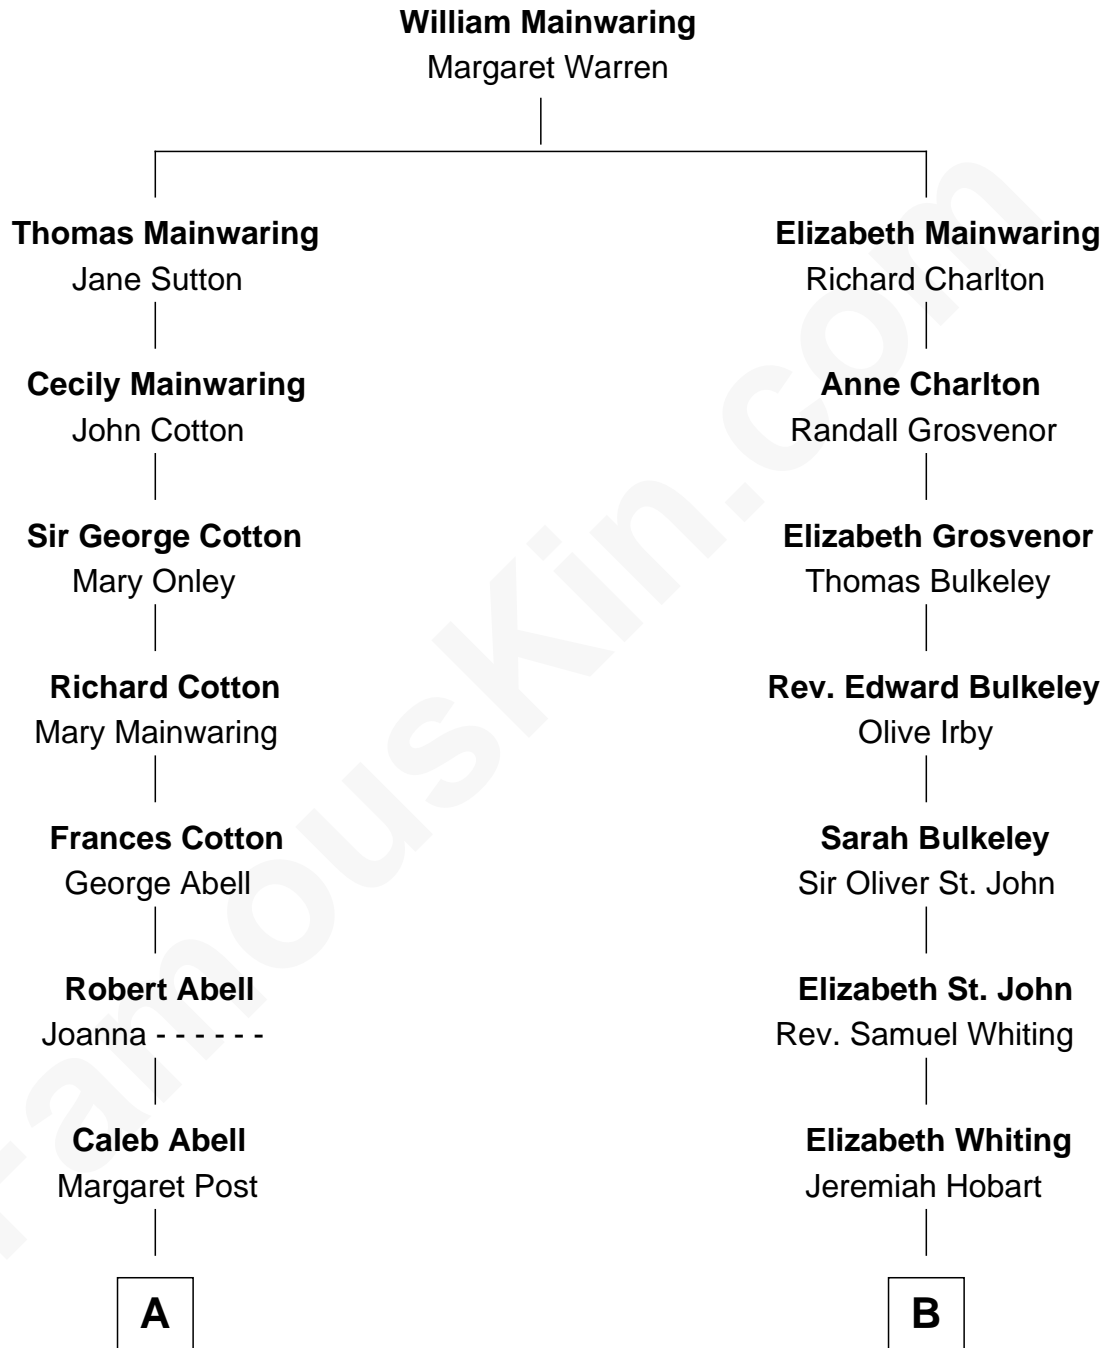

**FamousKin.com**  
**Relationship Chart of**  
**Melvyn Douglas**  
*Movie Actor*

**13th cousin 2 times removed of**  
**John Kerry**  
*68th U.S. Secretary of State*

**A**

**Mary Abell**  
Richard Douglas

**William Douglas**  
Sarah Denison

**Richard Douglas**  
Lucy Way

**Erskine Douglas**  
Sophia Garrett

**Emma Jane Douglas**  
Col. George Taliaferro Shackelford

**Lena Priscilla Shackelford**  
Edouard Gregory Hesselberg

**Melvyn Douglas**  
*Movie Actor*

**B**

**Dorothy Hobart**  
Daniel Mason

**Jeremiah Mason**  
Mary Clark

**Jeremiah Mason**  
Elizabeth Fitch

**Jeremiah Mason**  
Mary Means

**Robert Means Mason**  
Sarah Ellen Francis