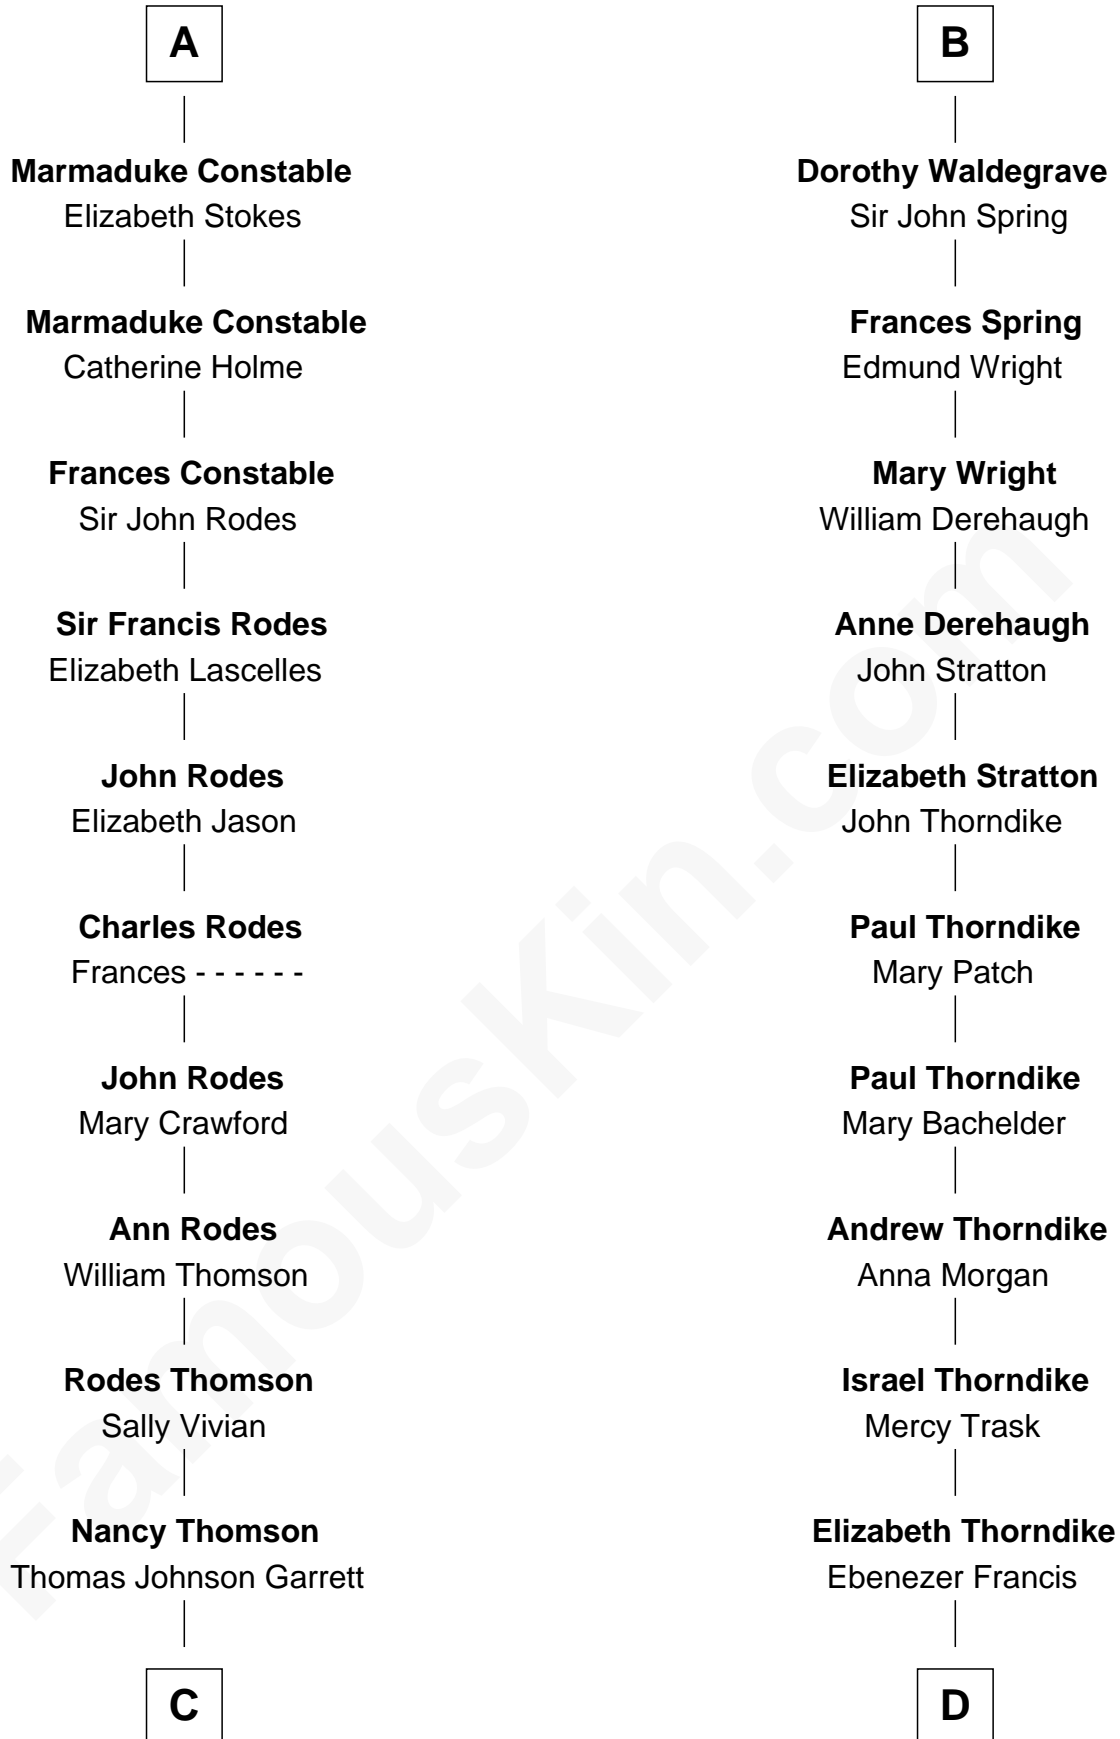

FamousKin.com Relationship Chart of

Melvyn Douglas

Movie Actor

20th cousin 1 time removed of

John Kerry

68th U.S. Secretary of State

C

Sophia Garrett
Erskine Douglas

Emma Jane Douglas
Col. George Taliaferro Shackelford

Lena Priscilla Shackelford
Edouard Gregory Hesselberg

Melvyn Douglas
Movie Actor

D

Sarah Ellen Francis
Robert Means Mason

Elizabeth Mason
Robert Charles Winthrop

Margaret Tyndal Winthrop
James Grant Forbes

Rosemary Isabel Forbes
Richard John Kerry

John Kerry
68th U.S. Secretary of State