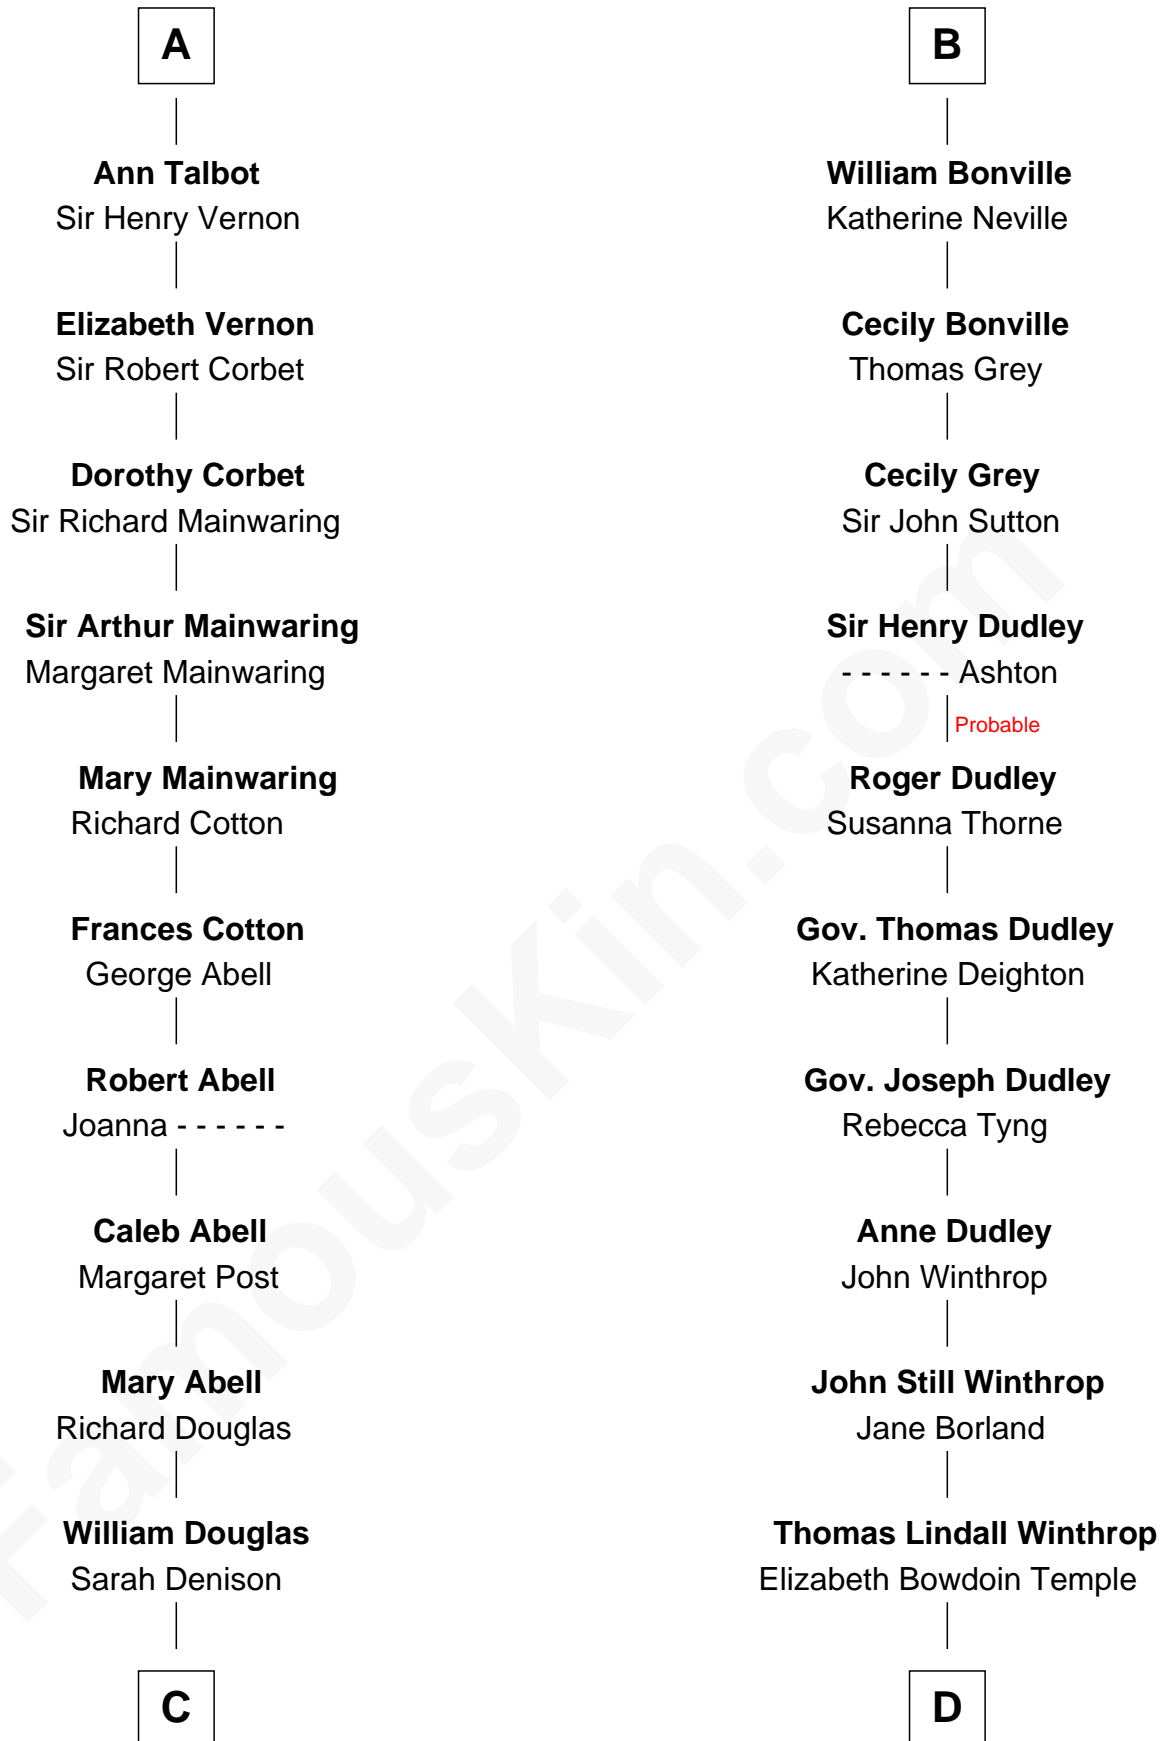

# FamousKin.com Relationship Chart of

**Melvyn Douglas**

*Movie Actor*

21st cousin of

**John Kerry**

*68th U.S. Secretary of State*

**Sir Humphrey de Bohun**

Maud of Eu

**C**

**Richard Douglas**

Lucy Way

**Erskine Douglas**

Sophia Garrett

**Emma Jane Douglas**

Col. George Taliaferro Shackelford

**Lena Priscilla Shackelford**

Edouard Gregory Hesselberg

**Melvyn Douglas**

*Movie Actor*

**D**

**Robert Charles Winthrop**

Elizabeth Cabot Blanchard

**Robert Charles Winthrop**

Elizabeth Mason