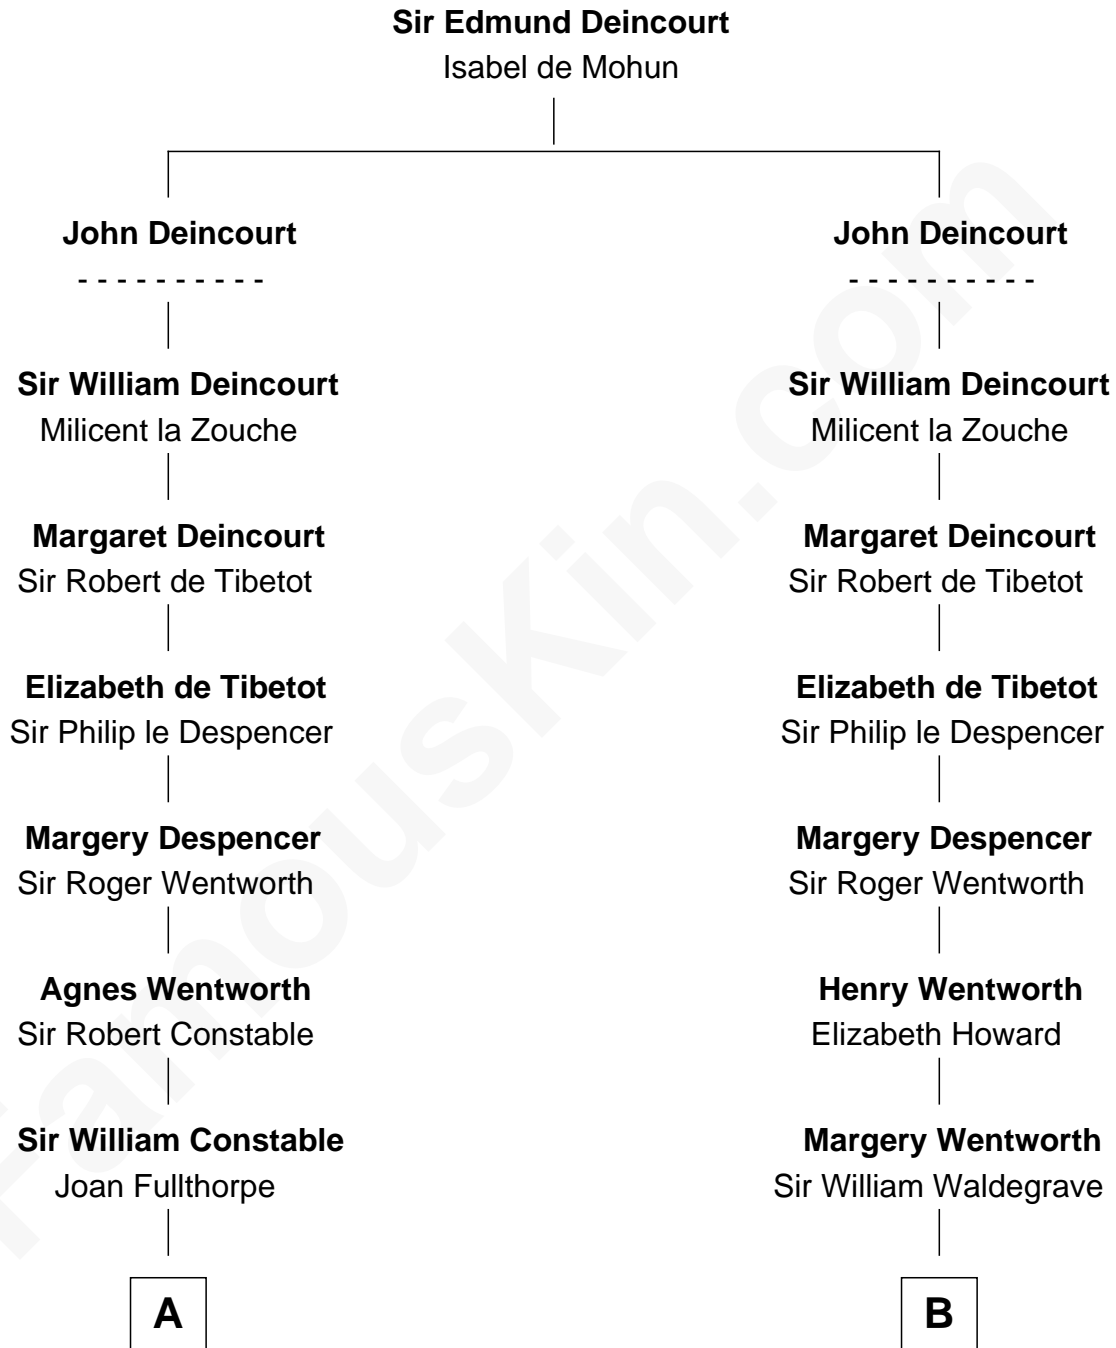

FamousKin.com
Relationship Chart of
Melvyn Douglas
Movie Actor

20th cousin 1 time removed of
John Kerry
68th U.S. Secretary of State

C

Sophia Garrett
Erskine Douglas

Emma Jane Douglas
Col. George Taliaferro Shackelford

Lena Priscilla Shackelford
Edouard Gregory Hesselberg

Melvyn Douglas
Movie Actor

D

Sarah Ellen Francis
Robert Means Mason

Elizabeth Mason
Robert Charles Winthrop

Margaret Tyndal Winthrop
James Grant Forbes

Rosemary Isabel Forbes
Richard John Kerry

John Kerry
68th U.S. Secretary of State

FamousKin.com