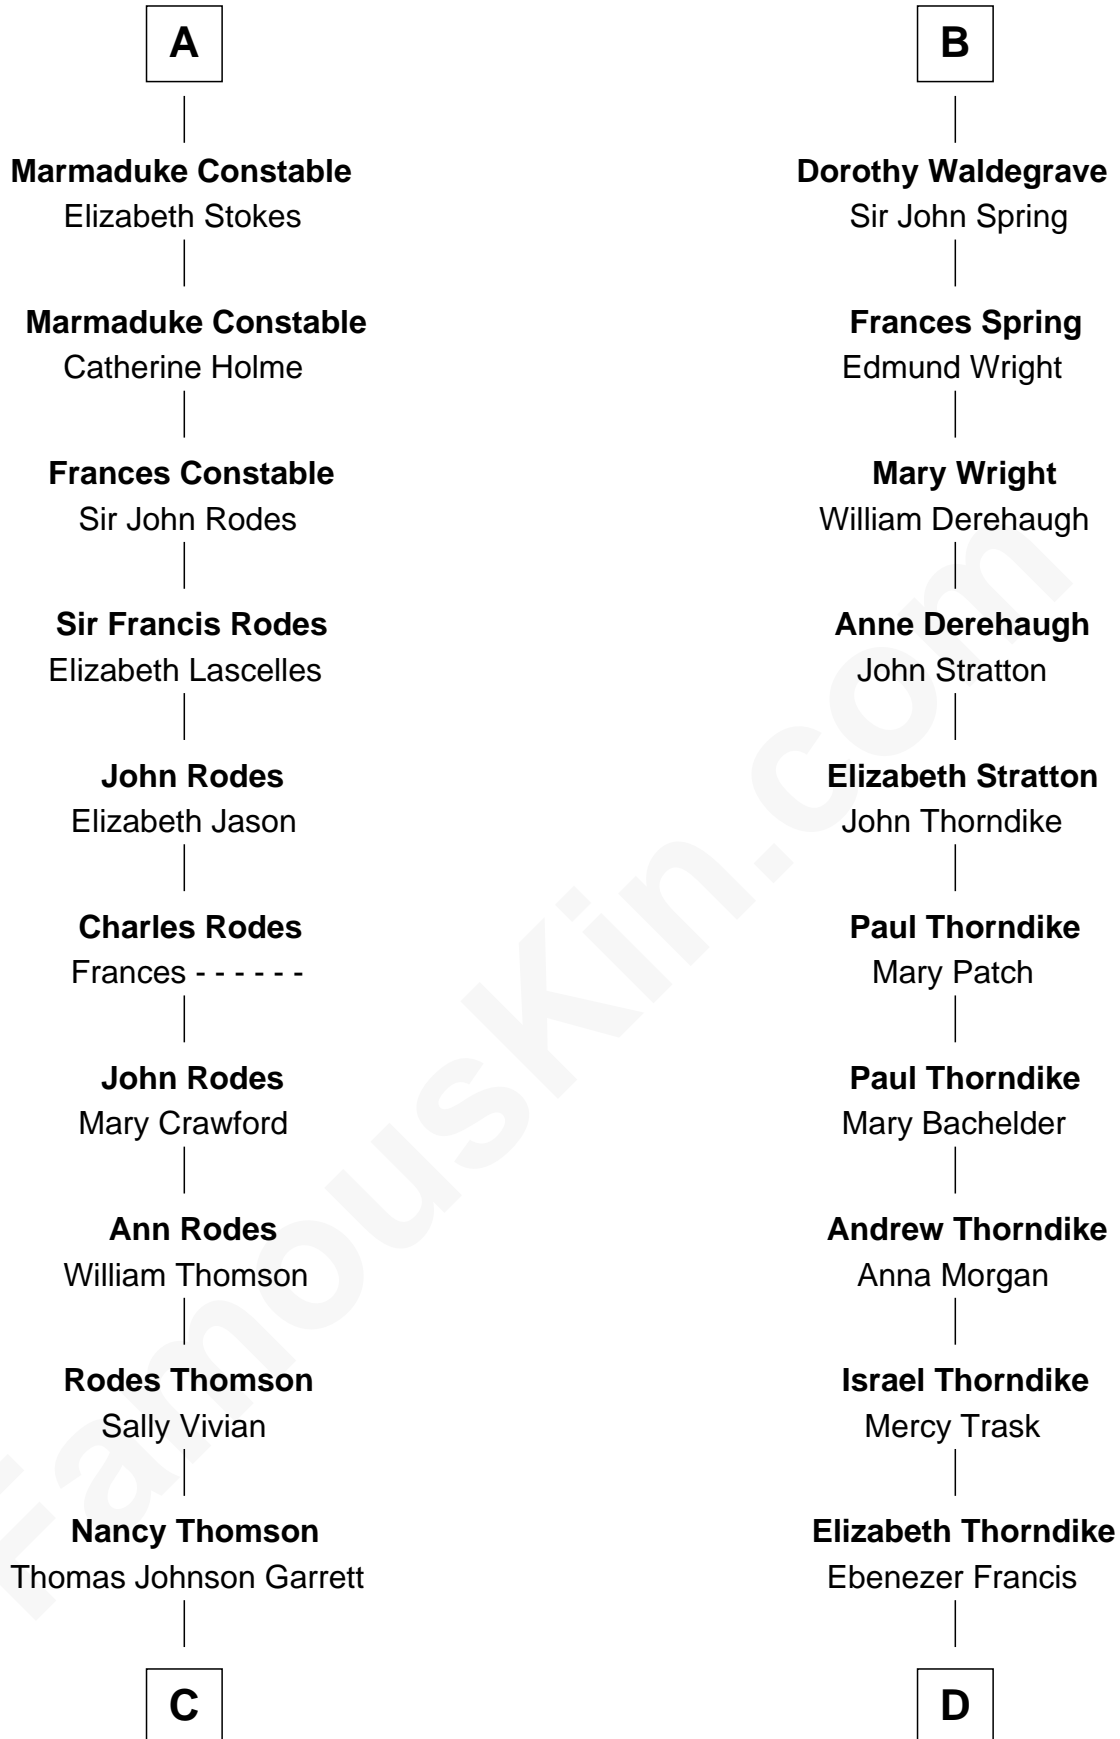

FamousKin.com
Relationship Chart of
Melvyn Douglas
Movie Actor

20th cousin 1 time removed of
John Kerry
68th U.S. Secretary of State

C

Sophia Garrett
Erskine Douglas

Emma Jane Douglas
Col. George Taliaferro Shackelford

Lena Priscilla Shackelford
Edouard Gregory Hesselberg

Melvyn Douglas
Movie Actor

D

Sarah Ellen Francis
Robert Means Mason

Elizabeth Mason
Robert Charles Winthrop

Margaret Tyndal Winthrop
James Grant Forbes

Rosemary Isabel Forbes
Richard John Kerry

John Kerry
68th U.S. Secretary of State

FamousKin.com