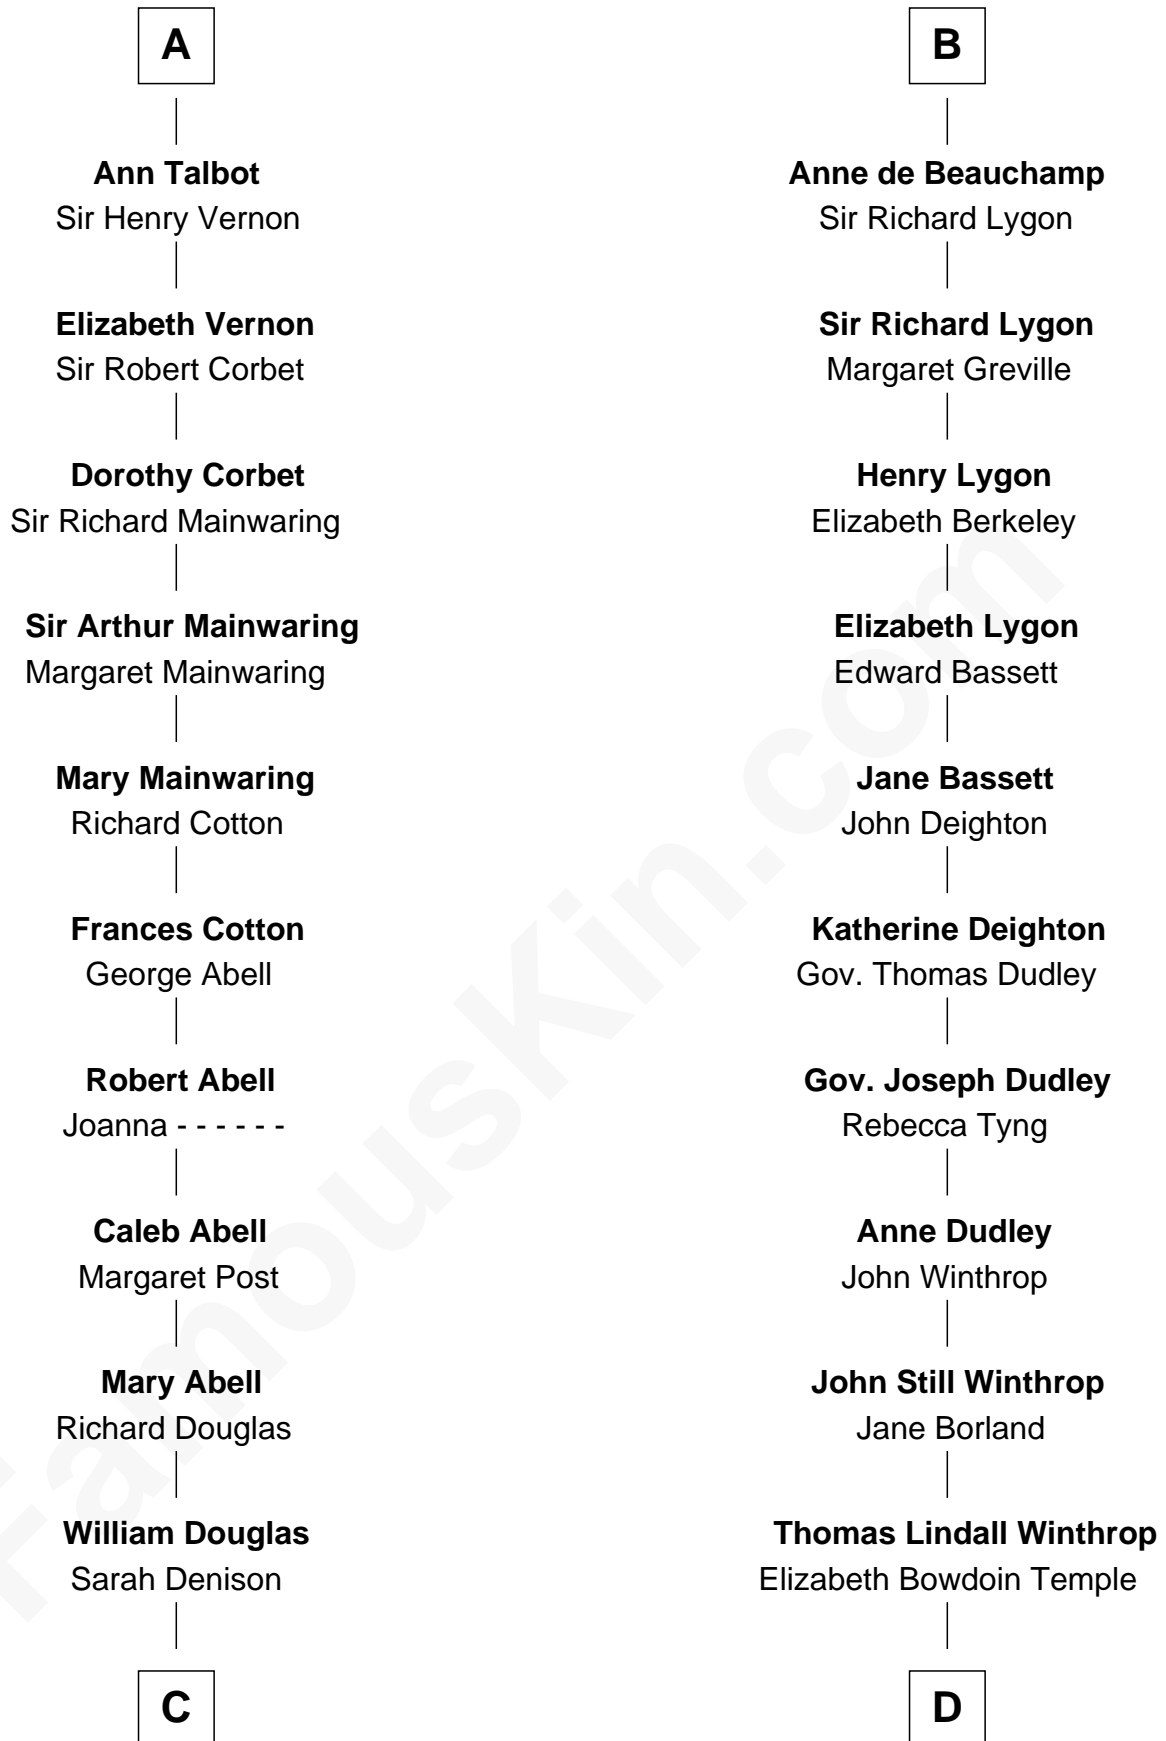

FamousKin.com Relationship Chart of

Melvyn Douglas

Movie Actor

21st cousin of

John Kerry

68th U.S. Secretary of State

C

Richard Douglas

Lucy Way

Erskine Douglas

Sophia Garrett

Emma Jane Douglas

Col. George Taliaferro Shackelford

Lena Priscilla Shackelford

Edouard Gregory Hesselberg

Melvyn Douglas